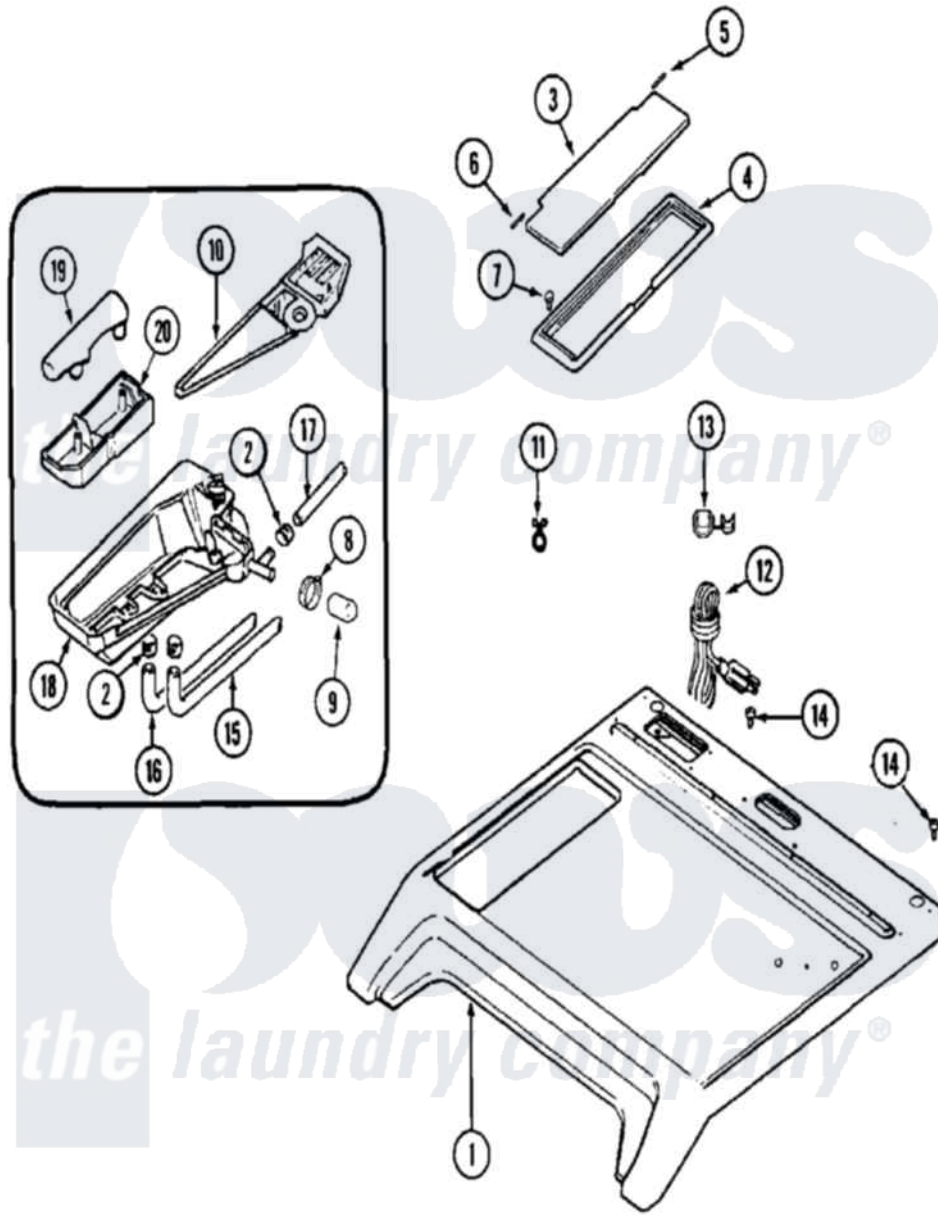

Maytag MAH20PDAWW 03 - TOP

Maytag Commercial Maytag MAH20PDAWW Washer Parts Parts Diagram 03 - TOP
 Click on the part number to view part

Item	Original Part Number	Replaced By	Status	Part Description
001	22002116			Cover, Top
"	22002666		Not Available	COVER, TOP (BSQ)
"	22003584	22004180		Cover, Top
"	22003586	22004178		Cover, Top
"	22003587	22004181		Cover, Top
"	NLA		Not Available	COVER, TOP (WHT)
002	205161	489503		Clamp
003	22002941			Lid, Dispenser Commercial
004	22002940	22003665		Bezel, Dispenser
005	Y912678	6-912678		Pin- Hinge
006	Y912679			Pin, Hinge
007	22002060	400021-1		Screw
008	22001984	285655		Clamp, Hose
009	22002796			Cap
010	22002555			Flume, Dispenser
011	212276	W10116760		Screw

"	22002027	74007164	Lock- Purs
012	22001178	22003062	Cord, Power
013	211881		Grommet, Cord Part Not Used- Gas Models Only
014	912365	3370225	Screw
015	22002551		Hose, Bleach
016	22002552		Hose, Fabric Softener----NA
017	22002553		Hose, Detergent
018	22002554	12001558	Dispenser Bottom With 4 Clamps
019	22002266		Cap, Siphon
020	22002265		Cup, Siphon