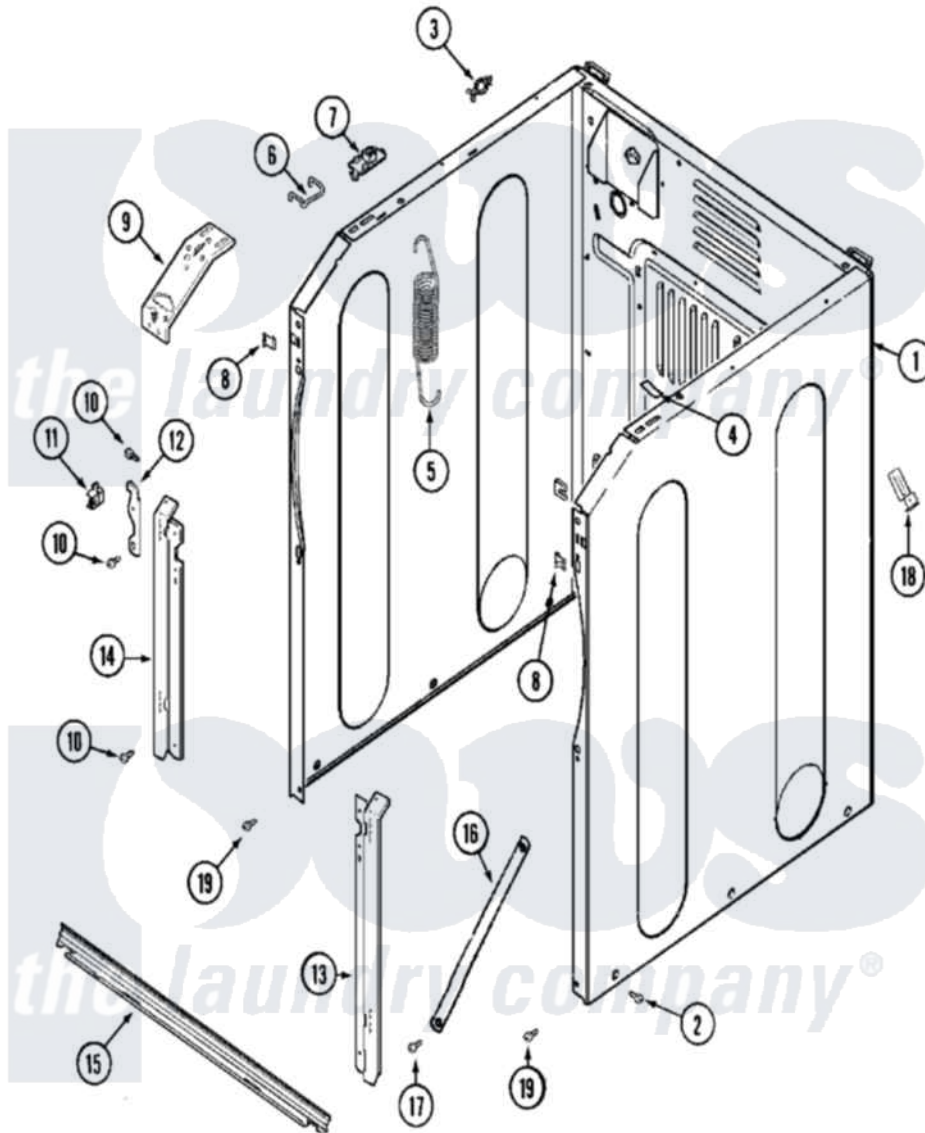

Maytag MAH20PDAWW 04 - CABINET-FRONT

Maytag [Commercial Maytag MAH20PDAWW Washer Parts](#) Parts Diagram 04 - CABINET-FRONT
 Click on the part number to view part

Item	Original Part Number	Replaced By	Status	Part Description
001	22002293	22003511		Insulation
"	22003639			Cabinet Assembly
"	NLA		Not Available	CABINET ASSY. (WHT)
002	213007			Xfor Cabinet See Cabinet, Back
"	22003409	213007		Xfor Cabinet See Cabinet, Back
003	315471	22003298		Retainer, Wire
004	33001836			Strap, Top Cover Support
005	22002100			Spring
006	22002297			Support, Spring
007	22001997			Spacer, Top Cover
008	22002049			Clip Note: Clip, Front Panel
009	22002090			Brace, Corner
"	22002292			Brace, Corner
"	22003637			BRACE ASSEMBLY, TOP CROSS CONTAINS ITEMS 12 & 13

010	22001995		Screw Note: Screw, Tumbler Front And Shroud
011	22002001		Support, Hinge
012	22002247	33002597	Hook, Security
013	22002034	22003224	Bracket, Shroud
014	22002035	22002985	Bracket, Shroud
015	22001993		Bridge, Shroud Support
016	22002259	22002767	Brace, Cross
"	22003637		BRACE ASSEMBLY, TOP CROSS CONTAINS ITEMS 12 & 13
017	22001995		Screw Note: Screw, Tumbler Front And Shroud
018	22001996	3370225	Screw
"	22002178		Bracket, Air Dome Hose
019	22001995		Screw Note: Screw, Tumbler Front And Shroud