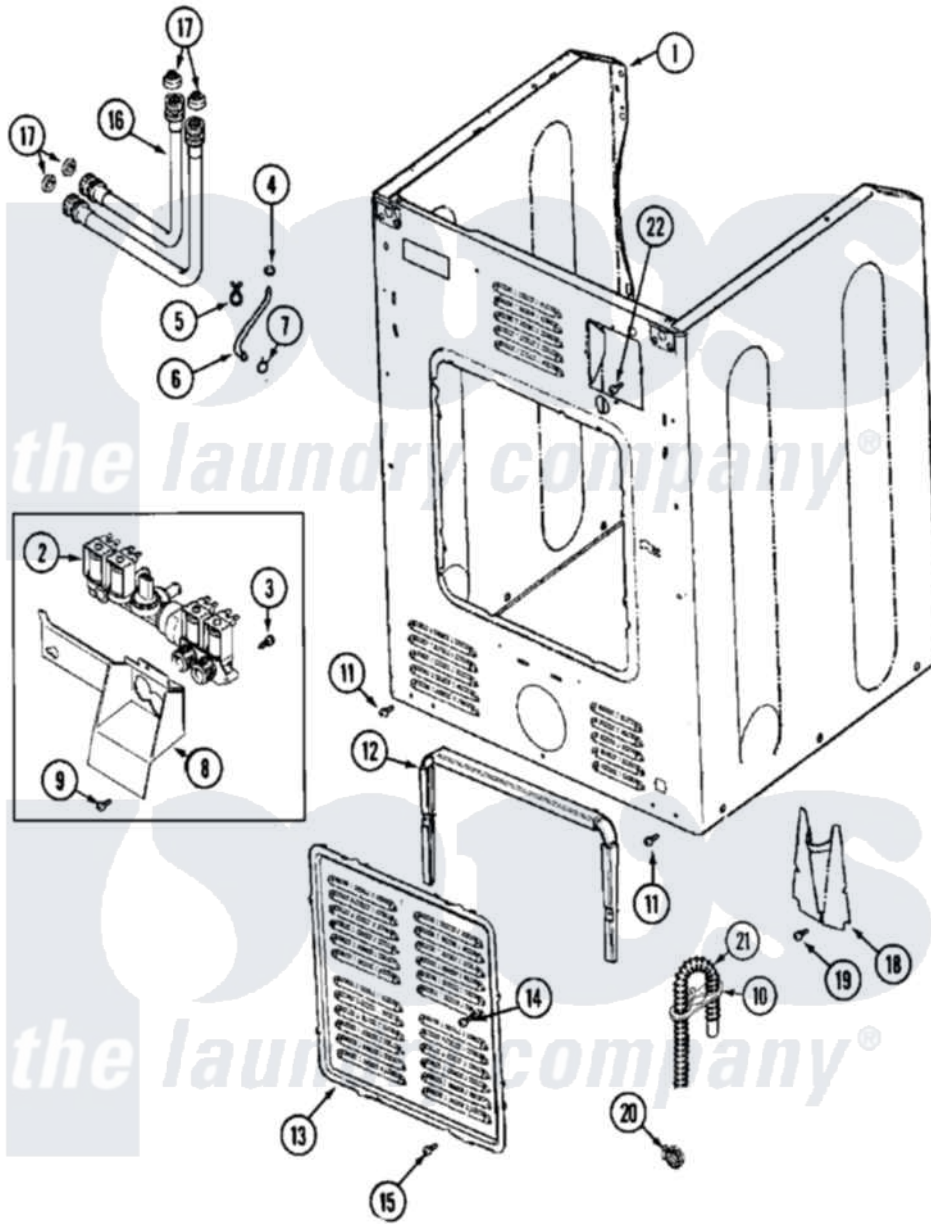

Maytag MAH20PDAWW 05 - CABINET-REAR

Maytag Commercial Maytag MAH20PDAWW Washer Parts Parts Diagram 05 - CABINET-REAR
 Click on the part number to view part

Item	Original Part Number	Replaced By	Status	Part Description
001	22001995			Screw Note: Screw, Tumbler Front And Shroud
"	22002444			LABEL, ENERGY
"	22002445		Not Available	LABEL, SAFETY
"	22003367	22004095		Hinge, Plastic
"	NLA		Not Available	CABINET ASSY. (WHT)
002	205161	489503		Clamp
"	22002944			Valve, Water
003	22002436			Screw, Water Valve Bracket
004	22002054	285655		Clamp, Hose
005	22002027	74007164		Lock- Purs
006	22002179	8539404		Tie-Wire
"	22002296			Hose, Injector
007	216169	596669		Clamp, Manifold
008	33002212			Bracket, Water Valve
009	22001996	3370225		Screw
010	22002076	33002213		Rack, Hose

011	22001995		Screw Note: Screw, Tumbler Front And Shroud
012	22002022		Spacer, Access Panel
013	22002092		Panel, Access
014	22002295	67006908	Screw, Ice Rack
015	22001996	3370225	Screw
016	202860		Inlet Hose Assembly
"	22002229	22002960	Strainer, Washer Inlet
017	Y013783		Washer, Inlet Hose
018	22002093	22002704	Cover, Drain Hose
019	22001995		Screw Note: Screw, Tumbler Front And Shroud
020	22001984	285655	Clamp, Hose
021	12001659	12001807	Drain Hose Kit
"	22002891	12001807	Drain Hose Kit
"	22002893	8539404	Tie-Wire
"	22002932		Clip, Drain Hose
022	NLA	Not Available	SCREW, GROUND LUG
023	NLA	Not Available	WASHER, GROUND LUG
024	22002892		Retainer, Drain Hose