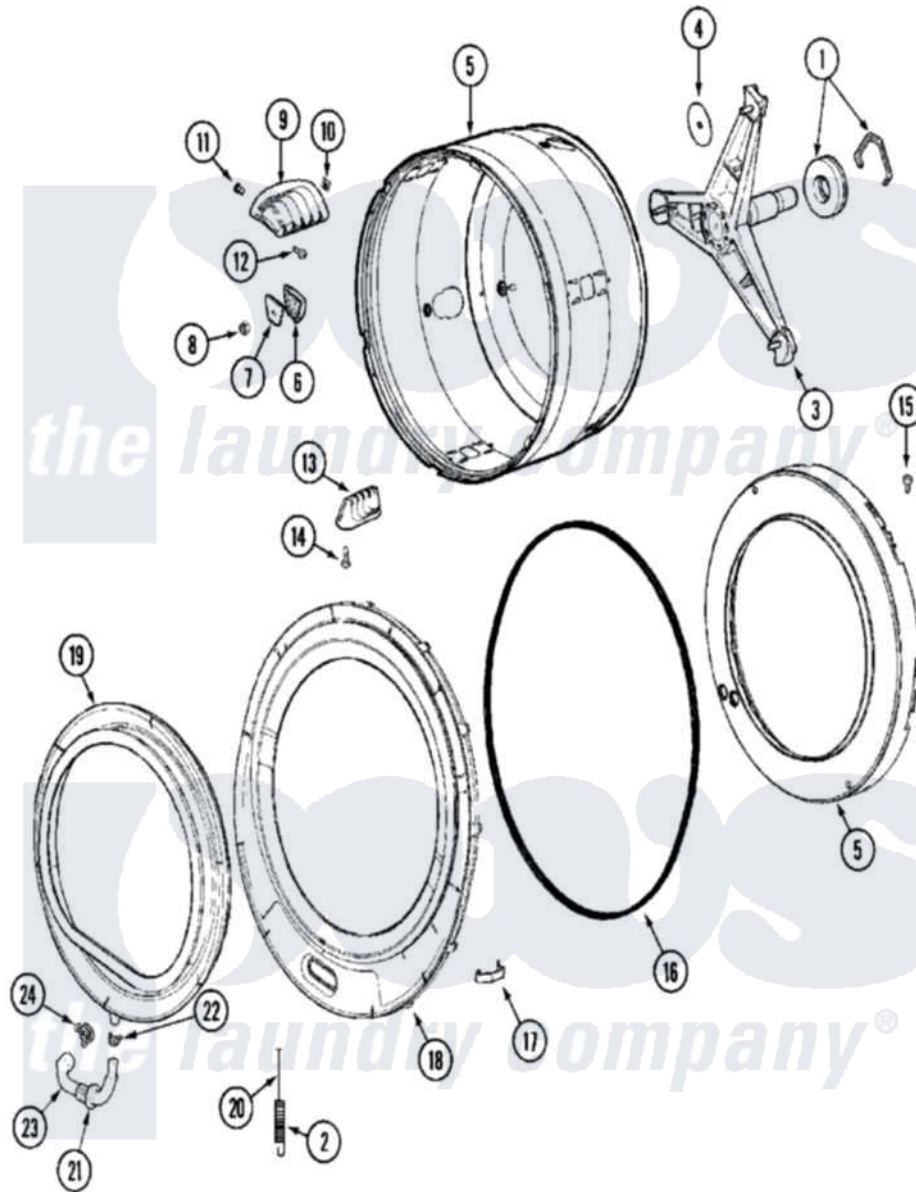

# Maytag MAH20PDAWW 07 - SPINNER ASSEMBLY & OUTER TUB COVER

Maytag Commercial Maytag MAH20PDAWW Washer Parts Diagram 07 - SPINNER ASSEMBLY & OUTER TUB COVER

Click on the part number to view part

Item	Original Part Number	Replaced By	Status	Part Description
001	12001478	<a href="#">12002022</a>		Lip Seal Kit
002	<a href="#">22002099</a>			Spring, Tub
003	<a href="#">22002123</a>			Tube, Molykote
"	22002897	<a href="#">W10181639</a>		Support
004	<a href="#">22002023</a>			Washer, Plastic
005	22002115	<a href="#">6-2717080</a>		Spinner As
006	22002021	<a href="#">22002482</a>		Washer, Profile
007	<a href="#">22002020</a>			Washer, Spinner Support
008	22002122	<a href="#">2207454</a>		Nut, Hex
009	<a href="#">22001985</a>			Baffle, Drip
010	<a href="#">22002009</a>			Grommet, Baffle
011	<a href="#">22001999</a>			Grommet, Baffle
012	22002325	<a href="#">22003556</a>		Screw, Baffle
013	<a href="#">22001986</a>			Baffle, Drip
014	<a href="#">22002059</a>			Screw, Baffle

PART NEVER USED IN

015	22002028		Not Available	PART NEVER USED IN PRODUCTION
"	NLA		Not Available	SCREW, BALANCE RING
016	<a href="#">22002077</a>			Seal, Tub Cover
017	<a href="#">22002050</a>			Clip, Tub To Cover
018	22002238	<a href="#">22003212</a>		Cover, Tub --W
"	22002961	<a href="#">22003212</a>		Cover, Tub --W
"	<a href="#">22003074</a>			Guard, Hose
"	<a href="#">22003212</a>			Cover, Tub --W
019	12001772	<a href="#">12002533</a>		Boot Kit
"	22001978	<a href="#">12002533</a>		Boot Kit
020	22002105	<a href="#">22002327</a>		Wire, Boot Clamp
021	<a href="#">22003074</a>			Guard, Hose
022	Y22003072	<a href="#">22003072</a>		CLAMP, HOSE DOUBLE WIRE
023	22003071	<a href="#">22004477</a>		Drain Hose, Door Boot
024	<a href="#">22003073</a>	<a href="#">596669</a>		Clamp, Manifold