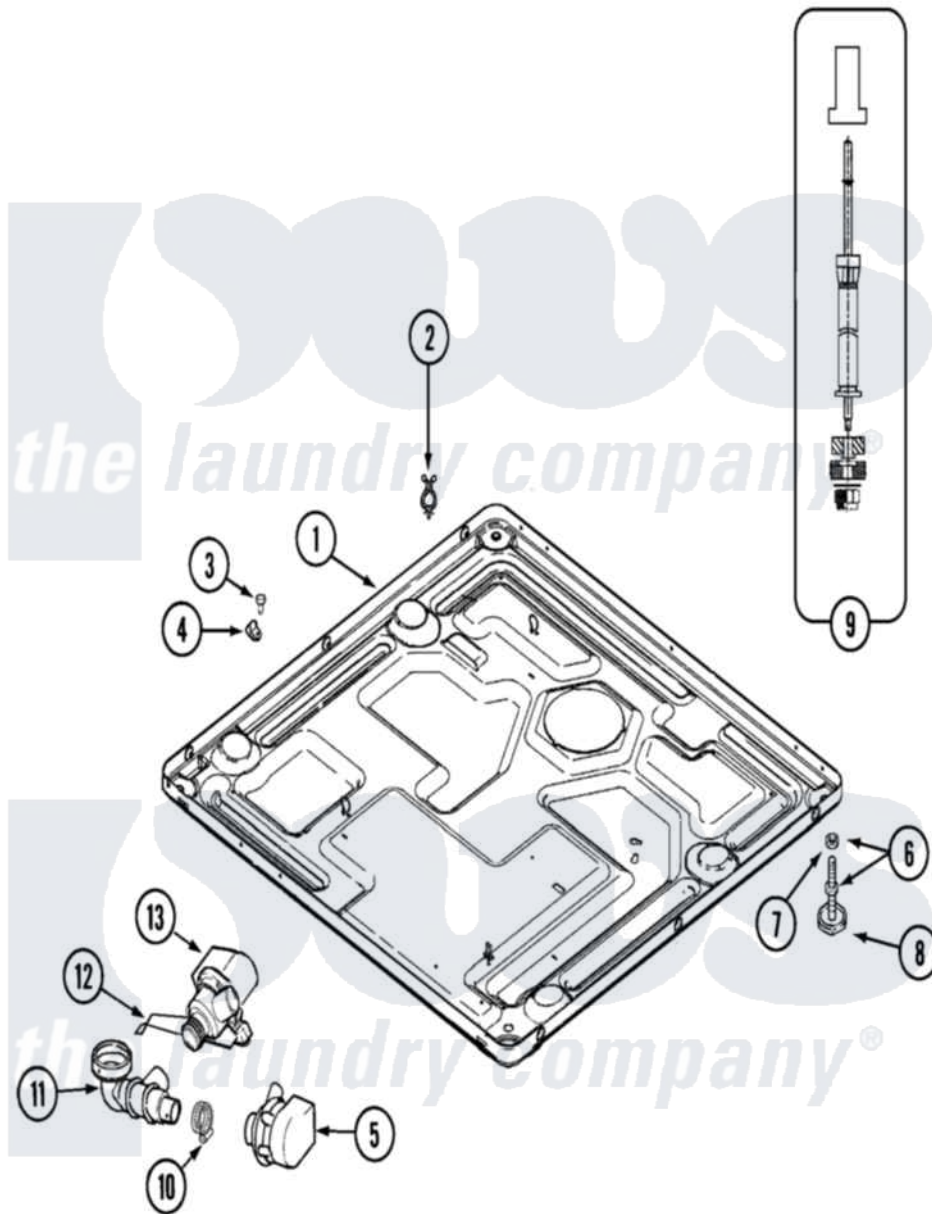

Maytag MAH20PDAWW 08 - BASE

Maytag [Commercial Maytag MAH20PDAWW Washer Parts](#) Parts Diagram 08 - BASE
 Click on the part number to view part

Item	Original Part Number	Replaced By	Status	Part Description
001	22002240	22003435		Base, Assembly
"	22003580			Base, Assembly
"	22003605			Base Weld Assembly
002	315471	22003298		Retainer, Wire
003	212276	W10116760		Screw
004	22002014			Clip, Harness To Support
005	22002939	22003059		Pump, Drain
"	22003059			Pump, Drain
006	22001915	22003544		Adjustable Leg W/Foot And Nut
007	Y052740	62739		Nut, Lock
008	210684			Foot, Adjustable Leg
009	22001988			Strut Assembly-Rear
010	202515	596669		Clamp, Manifold
011	22002793	22002958		Hose, Outlet
"	22002958			Hose, Outlet
012	22002790			Bracket, Pump Mount

013

202515

[596669](#)

Clamp, Manifold

"

[22002792](#)

Pump

"

[22003284](#)

Pad, Recirculation Pump