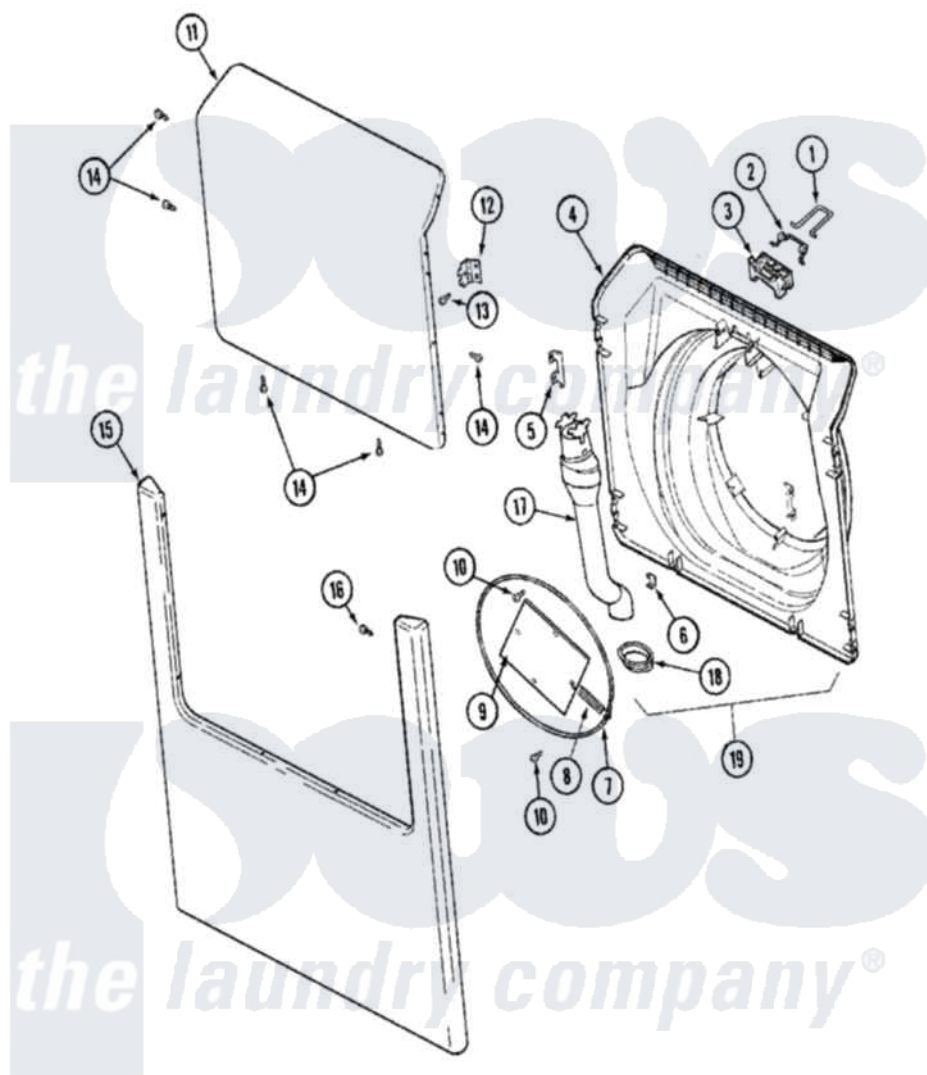

Maytag MAH20PDAWW 09 - DOOR & FRONT PANEL

Maytag Commercial Maytag MAH20PDAWW Washer Parts Parts Diagram 09 - DOOR & FRONT PANEL
 Click on the part number to view part

Item	Original Part Number	Replaced By	Status	Part Description
001	22002002	22003222		Hoop, Lock
002	22002003			Spring, Latch
003	22002168			Support, Lock Hoop
004	22002539	22003083		Liner, Door Assembly W/Vent
"	22002615	22003085		Liner, Door Assembly W/Vent
"	22003076	22003083		Liner, Door Assembly W/Vent
"	22003078			Door, Inner
"	22003800			Inner Door/Vented
005	22002038			Clip, Door
006	22002039			Clip, Door
007	22002104			Frame, Wire
"	W10124350		Not Available	NOT REQUIRED PART OR SEE NOTE
008	22002356			Spring, Plate
"	W10124350		Not Available	NOT REQUIRED PART OR SEE NOTE
009	22002094			Frame, Wire

"	W10124350		Not Available	NOT REQUIRED PART OR SEE NOTE
010	22002007			Screw, Wire Frame
"	W10124350		Not Available	NOT REQUIRED PART OR SEE NOTE
011	22001979			Door, Outer
"	22002660		Not Available	DOOR, OUTER (BSQ-W/DAMPER)
012	22002000	22002798		Hinge, Door
013	22002062	98006631		Screw
014	22002063			Screw No.8-18AB Wafer Head
"	33002351			Screw
015	22002049			Clip Note: Clip, Front Panel
"	22002663		Not Available	PANEL, FRONT (BISQ)
"	22002836			Panel, Front
016	22002243			Screw, Front Panel And Hinge
"	22002244			Clip, Grounding
017	22002990	22003850		Vent Tube Assembly
018	22003075			Grommet, Vent Tube
019	22003083			Liner, Door Assembly W/Vent
"	22003085			Liner, Door Assembly W/Vent