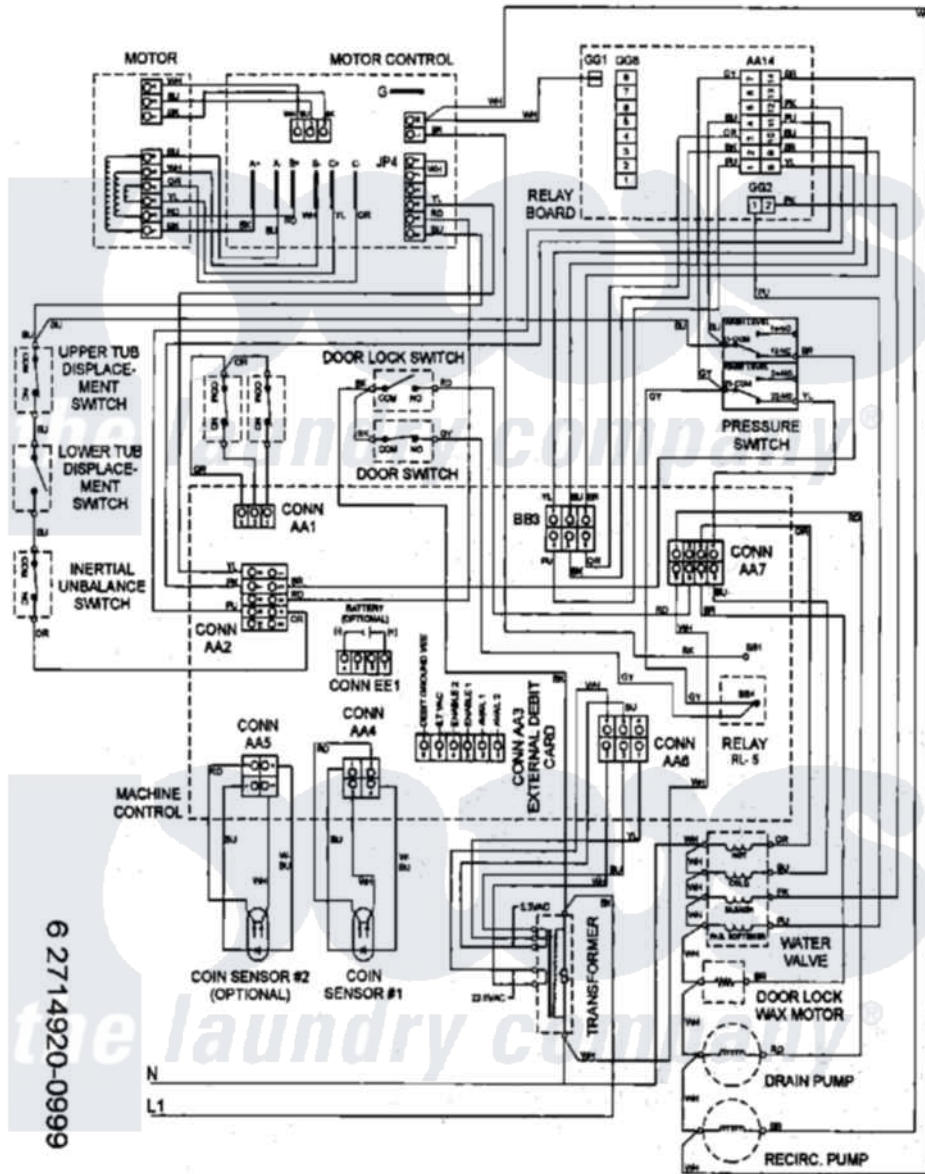

Maytag MAH20PDAWW 11 - WIRING INFORMATION

Maytag Commercial Maytag MAH20PDAWW Washer Parts Parts Diagram 11 - WIRING INFORMATION
 Click on the part number to view part

| Item | Original Part Number | Replaced By | Status | Part Description |
|------|----------------------|-------------|---------------|--------------------|
| 001 | NLA | | Not Available | WIRING INFORMATION |