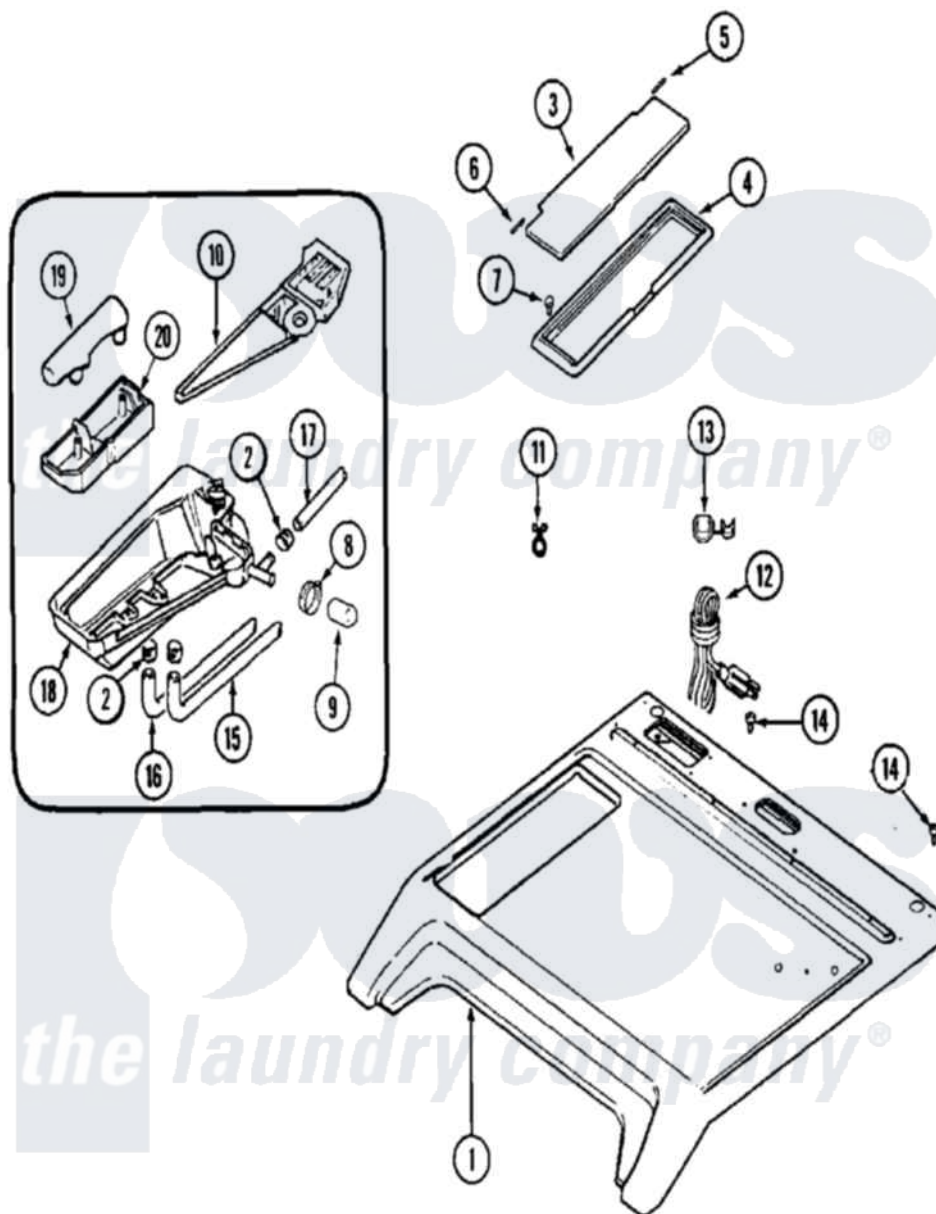

Maytag MAH20PDCXQ 02 - TOP

Maytag [Commercial Maytag MAH20PDCXQ Washer Parts](#) Parts Diagram 02 - TOP
 Click on the part number to view part

Item	Original Part Number	Replaced By	Status	Part Description
001	22002116			Cover, Top
"	22002666		Not Available	COVER, TOP (BSQ)
"	22003584	22004180		Cover, Top
"	22003586	22004178		Cover, Top
"	22003587	22004181		Cover, Top
"	NLA		Not Available	COVER, TOP (WHT)
002	205161	489503		Clamp
003	22002941			Lid, Dispenser Commercial
004	22002940	22003665		Bezel, Dispenser
005	Y912678	6-912678		Pin- Hinge
006	Y912679			Pin, Hinge
007	22002060	400021-1		Screw
008	22001984	285655		Clamp, Hose
009	22002796			Cap
010	22002555			Flume, Dispenser
011	212276	W10116760		Screw

"	22002027	74007164	Lock- Purs
012	22001178	22003062	Cord, Power
013	211881		Grommet, Cord Part Not Used- Gas Models Only
014	912365	3370225	Screw
015	22002551		Hose, Bleach
016	22002552		Hose, Fabric Softener----NA
017	22002553		Hose, Detergent
018	22002554	12001558	Dispenser Bottom With 4 Clamps
019	22002266		Cap, Siphon
020	22002265		Cup, Siphon