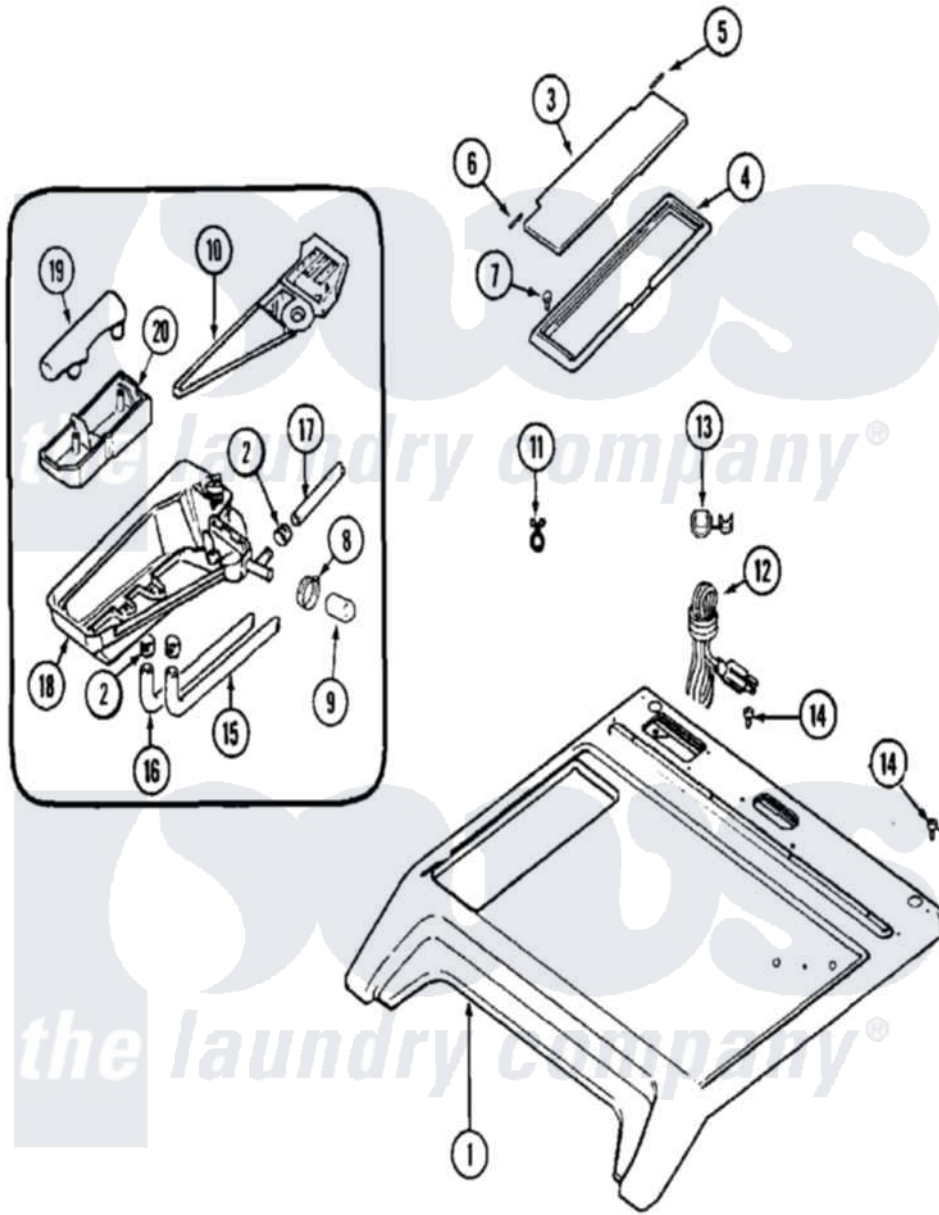

# Maytag MAH20PDCXQ 05 - TOP (MAH20PDCXx)

Maytag Commercial Maytag MAH20PDCXQ Washer Parts Parts Diagram 05 - TOP (MAH20PDCXx)  
 Click on the part number to view part

Item	Original Part Number	Replaced By	Status	Part Description
001	22002666		Not Available	COVER, TOP (BSQ)
"	22003586	<a href="#">22004178</a>		Cover, Top
"	NLA		Not Available	(WHT)
002	205161	<a href="#">489503</a>		Clamp
003	<a href="#">22002941</a>			Lid, Dispenser Commercial
004	22002940	<a href="#">22003665</a>		Bezel, Dispenser
005	Y912678	<a href="#">6-912678</a>		Pin- Hinge
006	<a href="#">Y912679</a>			Pin, Hinge
007	22002060	<a href="#">400021-1</a>		Screw
008	<a href="#">22001984</a>	<a href="#">285655</a>		Clamp, Hose
009	<a href="#">22002796</a>			Cap
010	<a href="#">22002555</a>			Flume, Dispenser
011	212276	<a href="#">W10116760</a>		Screw
"	22002027	<a href="#">74007164</a>		Lock- Purs
012	22001178	<a href="#">22003062</a>		Cord, Power
013	<a href="#">211881</a>			Grommet, Cord Part Not Used- Gas Models Only

014	912365	<a href="#">3370225</a>	Screw
015	<a href="#">22002551</a>		Hose, Bleach
016	<a href="#">22002552</a>		Hose, Fabric Softener----NA
017	<a href="#">22002553</a>		Hose, Detergent
018	22002554	<a href="#">12001558</a>	Dispenser Bottom With 4 Clamps
019	<a href="#">22002266</a>		Cap, Siphon
020	<a href="#">22002265</a>		Cup, Siphon