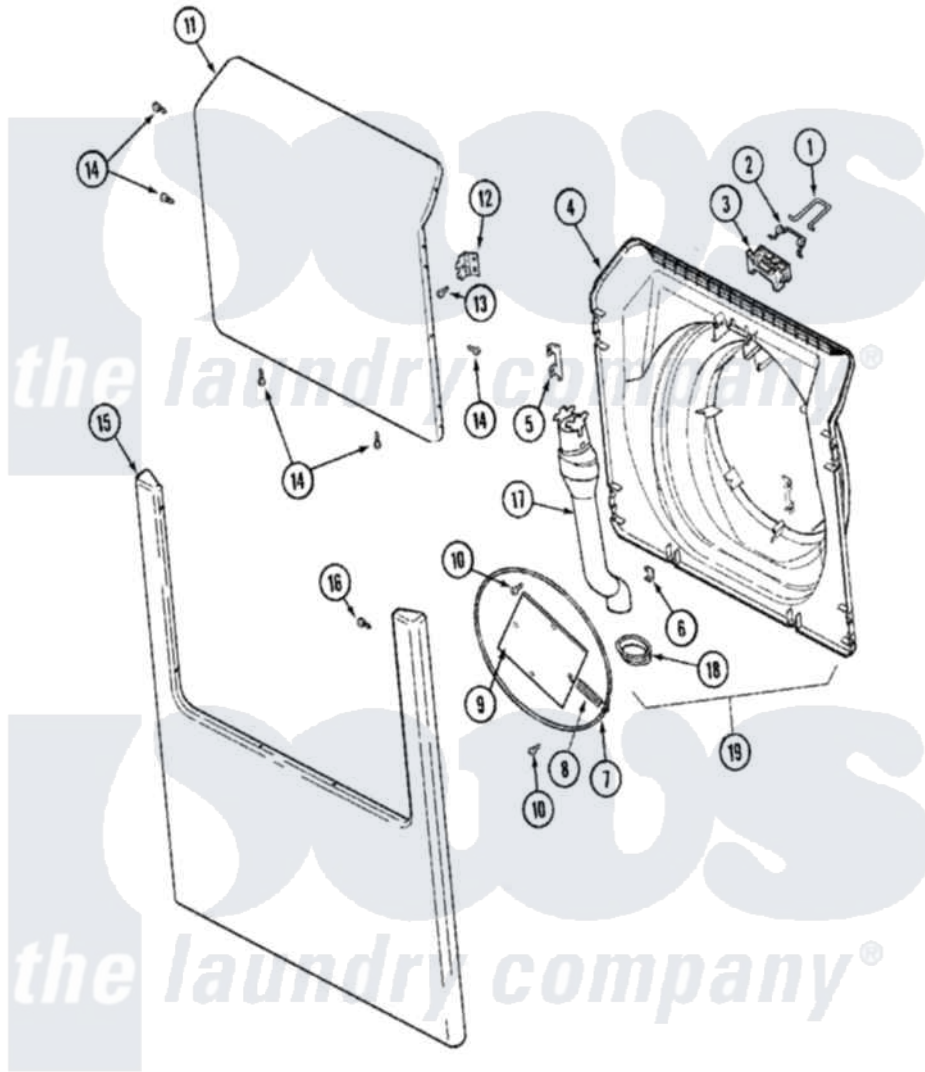

# Maytag MAH20PDCXQ 06 - DOOR & FRONT PANEL (MAH20PDCXx)

Maytag Commercial Maytag MAH20PDCXQ Washer Parts Parts Diagram 06 - DOOR & FRONT PANEL (MAH20PDCXx)  
 Click on the part number to view part

Item	Original Part Number	Replaced By	Status	Part Description
001	22002002	<a href="#">22003222</a>		Hoop, Lock
002	<a href="#">22002003</a>			Spring, Latch
003	<a href="#">22002168</a>			Support, Lock Hoop
004	22002539	<a href="#">22003083</a>		Liner, Door Assembly W/Vent
"	22002615	<a href="#">22003085</a>		Liner, Door Assembly W/Vent
"	22003076	<a href="#">22003083</a>		Liner, Door Assembly W/Vent
"	<a href="#">22003078</a>			Door, Inner
"	<a href="#">22003800</a>			Inner Door/Vented
005	<a href="#">22002038</a>			Clip, Door
006	<a href="#">22002039</a>			Clip, Door
007	<a href="#">22002104</a>			Frame, Wire
"	W10124350		Not Available	NOT REQUIRED PART OR SEE NOTE
008	<a href="#">22002356</a>			Spring, Plate
"	W10124350		Not Available	NOT REQUIRED PART OR SEE NOTE
009	<a href="#">22002094</a>			Frame, Wire

"	W10124350		Not Available	NOT REQUIRED PART OR SEE NOTE
010	<a href="#">22002007</a>			Screw, Wire Frame
"	W10124350		Not Available	NOT REQUIRED PART OR SEE NOTE
011	<a href="#">22001979</a>			Door, Outer
"	22002660		Not Available	DOOR, OUTER (BSQ-W/DAMPER)
012	22002000	<a href="#">22002798</a>		Hinge, Door
013	22002062	<a href="#">98006631</a>		Screw
014	<a href="#">22002063</a>			Screw No.8-18AB Wafer Head
"	<a href="#">33002351</a>			Screw
015	<a href="#">22002049</a>			Clip Note: Clip, Front Panel
"	22002663		Not Available	PANEL, FRONT (BISQ)
"	<a href="#">22002836</a>			Panel, Front
016	<a href="#">22002243</a>			Screw, Front Panel And Hinge
"	<a href="#">22002244</a>			Clip, Grounding
017	22002990	<a href="#">22003850</a>		Vent Tube Assembly
018	<a href="#">22003075</a>			Grommet, Vent Tube
019	<a href="#">22003083</a>			Liner, Door Assembly W/Vent
"	<a href="#">22003085</a>			Liner, Door Assembly W/Vent