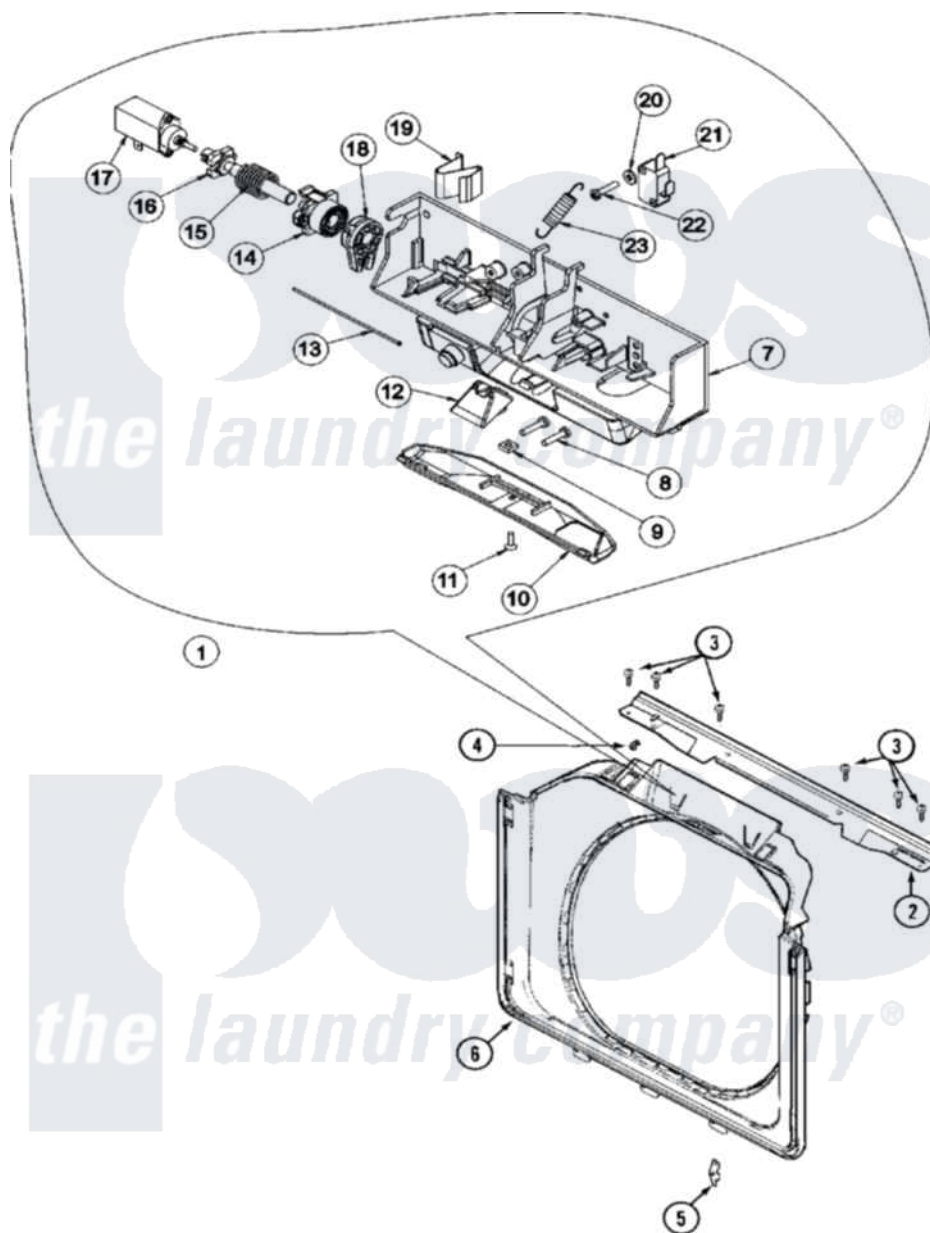

Maytag MAH20PDCXQ 07 - DOOR SHROUD & DOOR LATCH ASSY(MAH20PDCX)

Maytag Commercial Maytag MAH20PDCXQ Washer Parts Parts Diagram 07 - DOOR SHROUD & DOOR LATCH ASSY(MAH20PDCX)

[Click on the part number to view part](#)

Item	Original Part Number	Replaced By	Status	Part Description
001	NLA		Not Available	LATCH, ASSY. (DOM/COMMERCIAL)
002	22003637			BRACE ASSEMBLY, TOP CROSS CONTAINS ITEMS 12 & 13
"	33002202	33002477		Support, Door Lock
003	22001995			Screw Note: Screw, Tumbler Front And Shroud
004	22002014			Clip, Harness To Support
005	22002095	12001994		Cover
"	33001764			Cover, Hinge Hole
"	33001846			Screw, Hinge Hole Cover
"	33002349			Cover, Hinge Hole
006	22002506			Shroud And Dispenser Hose
007	22003722			Switch Holder Assembly, Latch
008	22003719			Screw, Latch

009	22003720		Nut, Latch
010	22002957		Cover, Latch Assembly
011	22002435	241877	Screw
012	22003055		Ramp, Door Hoop
013	22002164		Cable, Door
014	22003715		Sliding Gear, Latch
015	22003721		Spring, Axle / Latch
016	22003718		Axle, Latch
017	22002119		Motor, Wax
018	22003716		Rotating Gear, Latch
019	22003717		Spring, Latch
020	22001352		Screw, Check Switch
021	22002165		Washer, Door Lock Switch
022	22002162		Switch, Door Lock Spin Enable
023	22002158		Spring, Gear Return