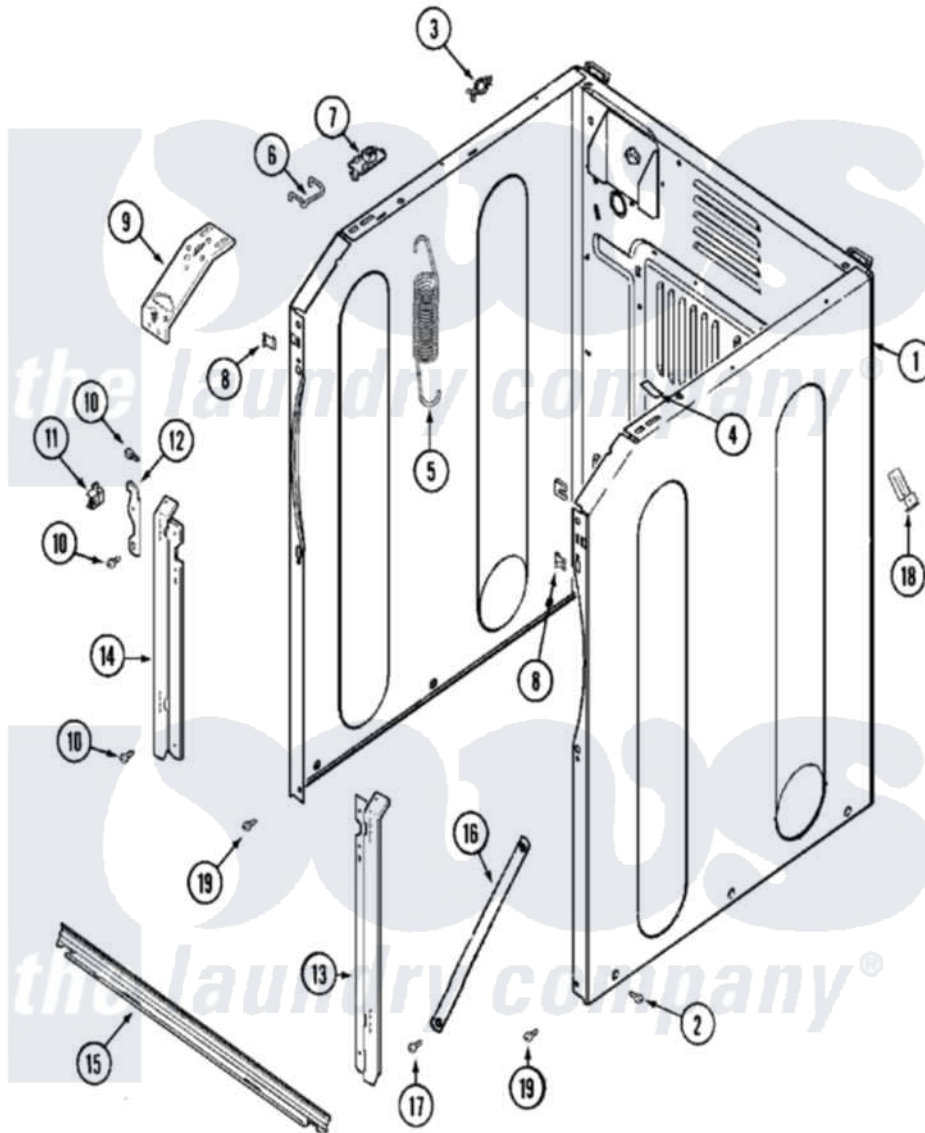

Maytag MAH20PDCXQ 08 - CABINET-FRONT (MAH20PDCXx)

Maytag Commercial Maytag MAH20PDCXQ Washer Parts Parts Diagram 08 - CABINET-FRONT (MAH20PDCXx)
 Click on the part number to view part

Item	Original Part Number	Replaced By	Status	Part Description
001	22002293	22003511		Insulation
"	22003639			Cabinet Assembly
"	NLA		Not Available	CABINET ASSY. (WHT)
002	213007			Xfor Cabinet See Cabinet, Back
003	315471	22003298		Retainer, Wire
004	33001836			Strap, Top Cover Support
005	22002100			Spring
006	22002297			Support, Spring
007	22001997			Spacer, Top Cover
008	22002049			Clip Note: Clip, Front Panel
009	22002090			Brace, Corner
"	22002292			Brace, Corner
"	22003637			BRACE ASSEMBLY, TOP CROSS CONTAINS ITEMS 12 & 13
010	22001995			Screw Note: Screw, Tumbler Front And Shroud

011	22002001		Support, Hinge
012	22002247	33002597	Hook, Security
013	22002034	22003224	Bracket, Shroud
014	22002035	22002985	Bracket, Shroud
015	22001993		Bridge, Shroud Support
"	22003638	22003652	Shroud Support Assembly
016	22002259	22002767	Brace, Cross
"	22003638	22003652	Shroud Support Assembly
017	22001995		Screw Note: Screw, Tumbler Front And Shroud
018	22001996	3370225	Screw
"	22002178		Bracket, Air Dome Hose
019	22001995		Screw Note: Screw, Tumbler Front And Shroud