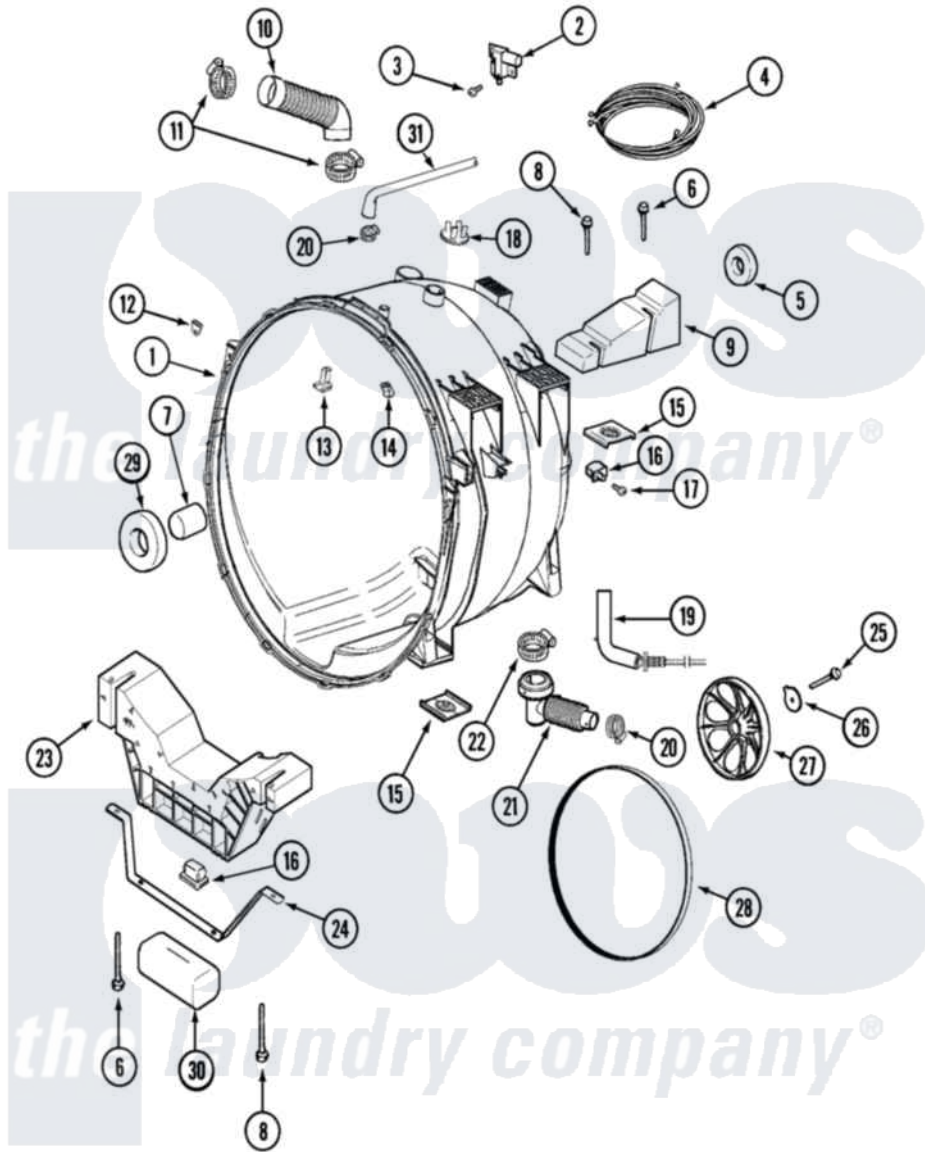

Maytag MAH20PDCXQ 10 - OUTER TUB(MAH20PDCXx)

Maytag [Commercial Maytag MAH20PDCXQ Washer Parts](#) Parts Diagram 10 - OUTER TUB(MAH20PDCXx)
 Click on the part number to view part

Item	Original Part Number	Replaced By	Status	Part Description
001	22002154	22004465		Outer Tub Assembly, As Pack
002	22002045	22003302		Switch, Internal Unbalance
003	22002300	9740848		Screw, Mixing Valve Mounting
004	33002216	12001798		Kit-Harnes
005	22003441			Bearing, Rear
"	Y200720	22003441		Bearing, Rear
006	22003615			Bolt, Double Sems 5-3/8
007	22002935			Spacer, Bearing
008	22003616			Bolt, Double Sems 3-3/8
009	22002102			Weight, Counter Balance
010	22002083			Hose, Injector
011	22002052	616099		Clamp
012	22002103			Clip, U
013	22002004	22004310		Water Deflector
"	22002959	22004310		Water Deflector
014	22002006			Clip, Unbalance Switch Harness

015	22002065		Nut, Counter Balance
016	22002044		Switch, Tub Displacement
017	22002061	910187	Screw
018	22002061	910187	Screw
"	22002797		Clip, Hose
019	22002010		Hose, Pressure Switch
"	22002799	M0322202	Tie Wire
020	202515	596669	Clamp, Manifold
021	22002793	22002958	Hose, Outlet
"	22002958		Hose, Outlet
022	22002053	696392	Hose Clamp
023	22002579	Not Available	WEIGHT ASSEMBLY (FRT)
024	22002008		Strap
025	22002057	22003937	Screw, Retaining Bolt
026	22002055	22003936	Washer
027	22001998	22002315	Pulley, Spinner
028	12001435	12001788	Kit, Belt And Isolator-W
029	22002934		Bearing, Front
030	22002011	Not Available	CUSHION
031	22002027	74007164	Lock- Purs
"	22002791		Hose/Clip Assembly Recirc