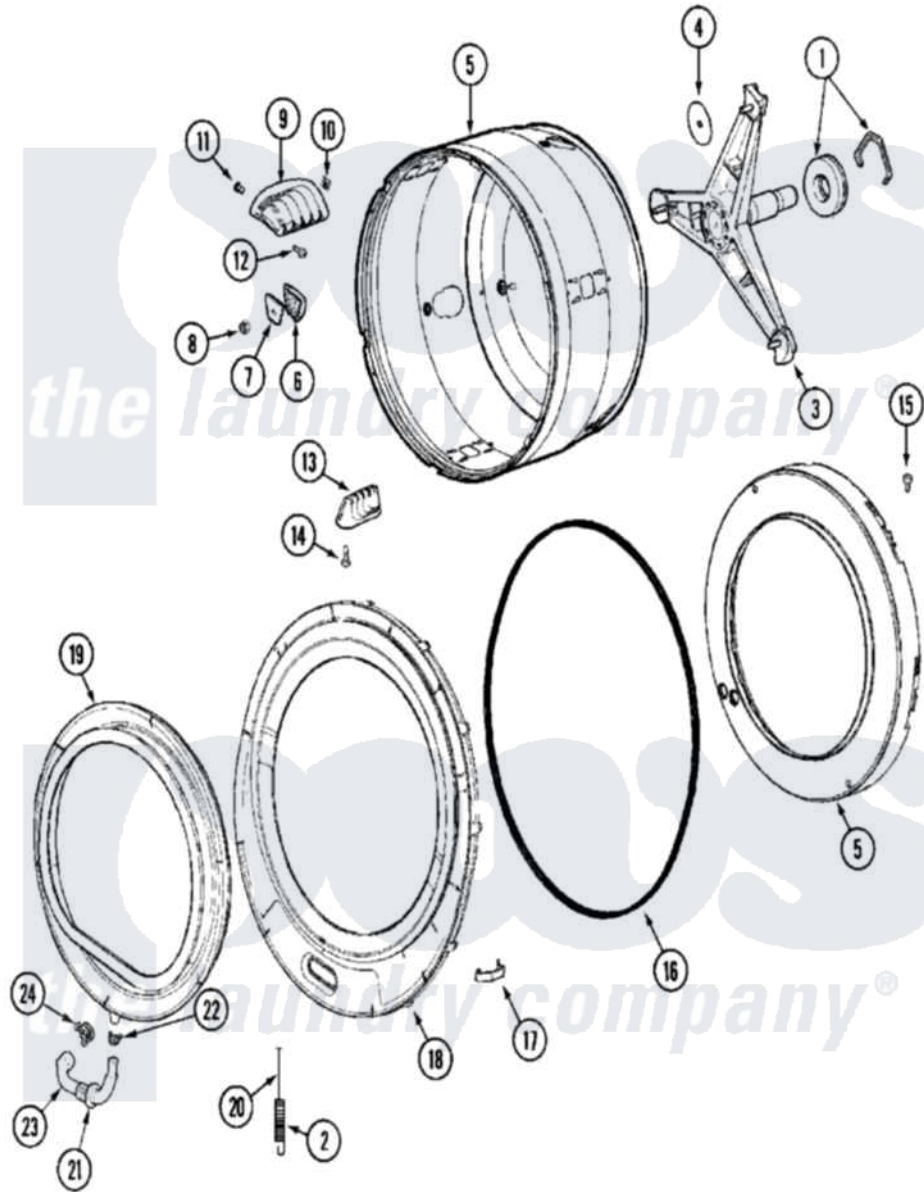

Maytag MAH20PDCXQ 11 - SPINNER ASSY/OUTER TUB COVER(MAH20PDCXx)

Maytag [Commercial Maytag MAH20PDCXQ Washer Parts](#) Parts Diagram 11 - SPINNER ASSY/OUTER TUB COVER(MAH20PDCXx)

[Click on the part number to view part](#)

Item	Original Part Number	Replaced By	Status	Part Description
001	12001478	12002022		Lip Seal Kit
002	22002099			Spring, Tub
003	22002123			Tube, Molykote
"	22002897	W10181639		Support
004	22002023			Washer, Plastic
005	22002115	6-2717080		Spinner As
006	22002021	22002482		Washer, Profile
007	22002020			Washer, Spinner Support
008	22002122	2207454		Nut, Hex
009	22001985			Baffle, Drip
010	22002009			Grommet, Baffle
011	22001999			Grommet, Baffle
012	22002325	22003556		Screw, Baffle
013	22001986			Baffle, Drip
014	22002059			Screw, Baffle

015	22002028		Not Available	PART NEVER USED IN PRODUCTION
"	NLA		Not Available	SCREW, BALANCE RING
016	22002077			Seal, Tub Cover
017	22002050			Clip, Tub To Cover
018	22002238	22003212		Cover, Tub --W
"	22002961	22003212		Cover, Tub --W
"	22003074			Guard, Hose
"	22003212			Cover, Tub --W
019	12001772	12002533		Boot Kit
"	22002105	22002327		Wire, Boot Clamp
020	22002105	22002327		Wire, Boot Clamp
021	22003074			Guard, Hose
022	Y22003072	22003072		CLAMP, HOSE DOUBLE WIRE
023	22003071	22004477		Drain Hose, Door Boot
024	22003073	596669		Clamp, Manifold