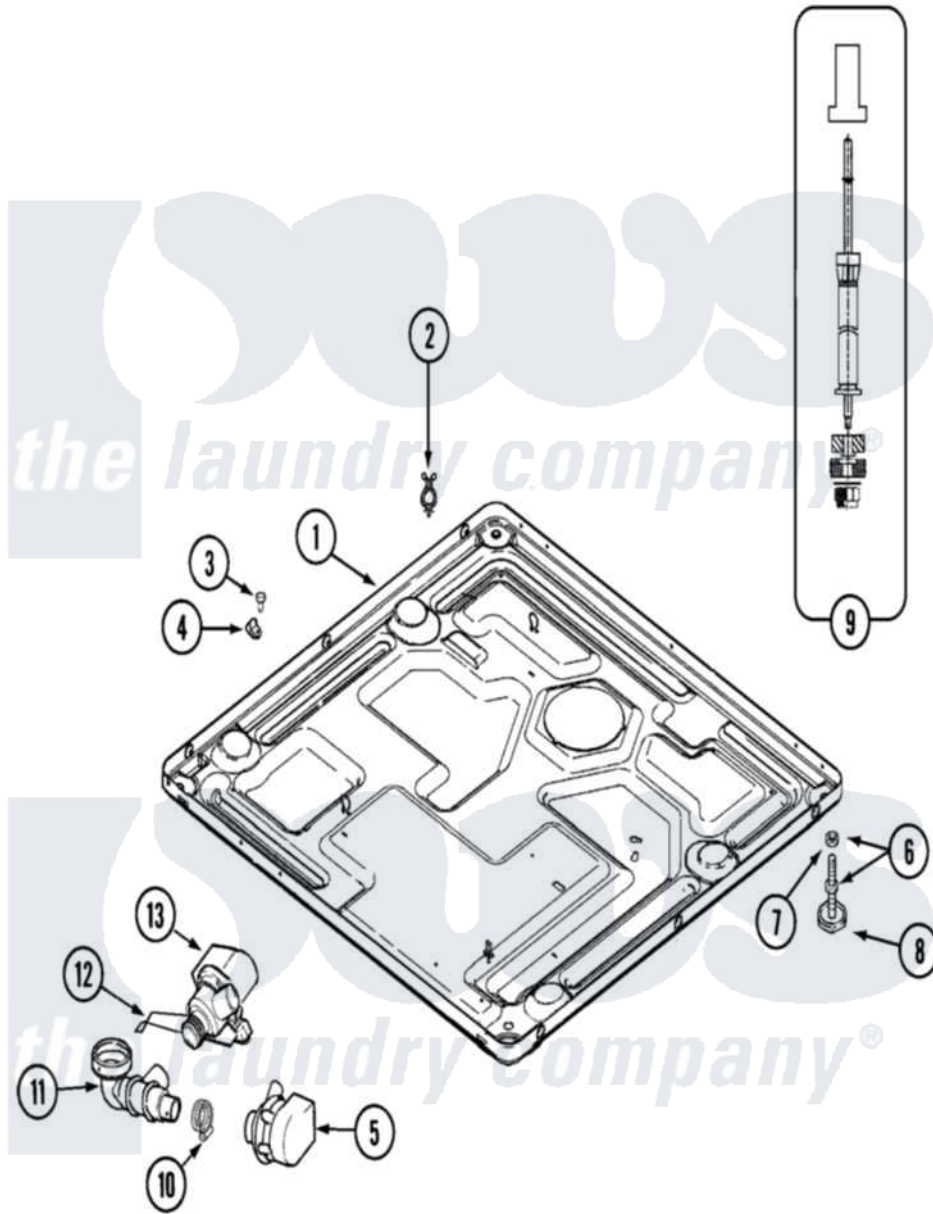

Maytag MAH20PDCXQ 12 - BASE(MAH20PDCXx)

Maytag [Commercial Maytag MAH20PDCXQ Washer Parts](#) Parts Diagram 12 - BASE(MAH20PDCXx)
 Click on the part number to view part

Item	Original Part Number	Replaced By	Status	Part Description
001	22003605			Base Weld Assembly
002	315471	22003298		Retainer, Wire
003	212276	W10116760		Screw
004	22002014			Clip, Harness To Support
005	22002939	22003059		Pump, Drain
"	22003059			Pump, Drain
006	22001915	22003544		Adjustable Leg W/Foot And Nut
007	Y052740	62739		Nut, Lock
008	210684			Foot, Adjustable Leg
009	22001988			Strut Assembly-Rear
010	202515	596669		Clamp, Manifold
011	22002793	22002958		Hose, Outlet
"	22002958			Hose, Outlet
012	22002790			Bracket, Pump Mount
013	202515	596669		Clamp, Manifold
"	22002792			Pump