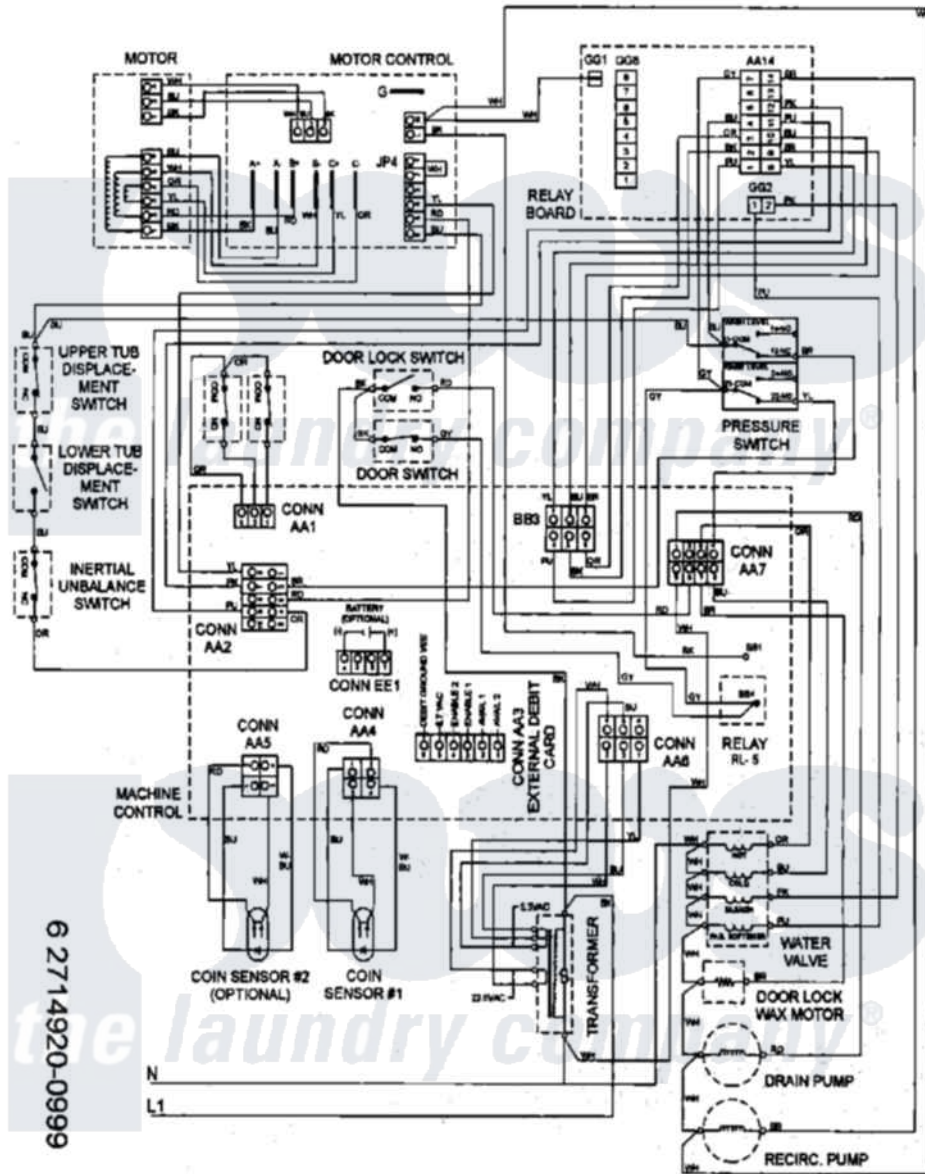

Maytag MAH20PDCXQ 13 - WIRING INFORMATION

6 2714920-0999

Maytag Commercial Maytag MAH20PDCXQ Washer Parts Parts Diagram 13 - WIRING INFORMATION
 Click on the part number to view part

Item	Original Part Number	Replaced By	Status	Part Description
001	NLA		Not Available	WIRING INFORMATION