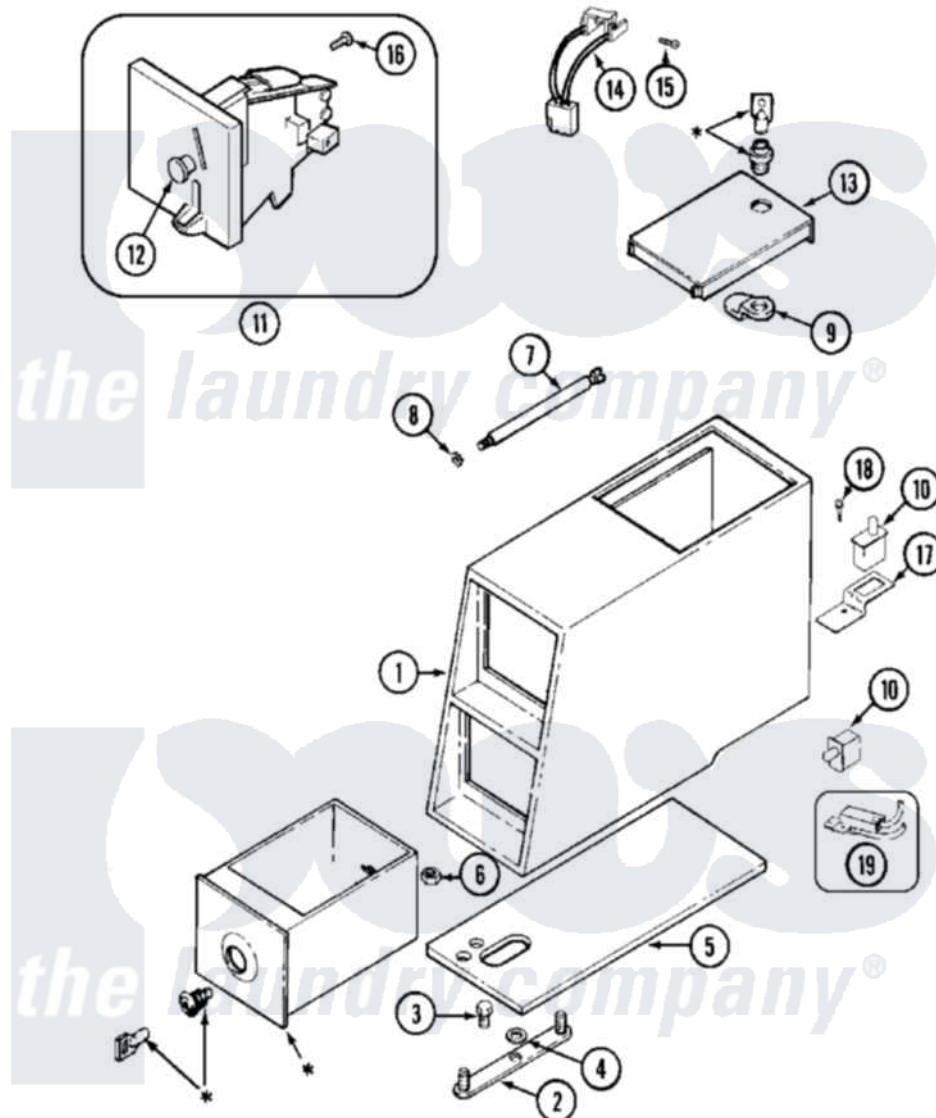

Maytag MAH20PDCXW 01 - CONTROL CENTER (PD)

* CONTACT YOUR COMMERCIAL LAUNDRY DISTRIBUTOR

Maytag [Commercial Maytag MAH20PDCXW Washer Parts](#) Parts Diagram 01 - CONTROL CENTER (PD)
 Click on the part number to view part

Item	Original Part Number	Replaced By	Status	Part Description
001	22002480			Vault, Coin PD Coin Drop Supplied By Dist.
"	33002428	22002480		Vault, Coin PD Coin Drop Supplied By Dist.
002	22001810		Not Available	STRAP, MOUNTING
003	22001996	3370225		Screw
004	910309			Washer, Mounting Strap
005	22002072			Gasket, Control Center
"	22002618			Gasket, Control Center
006	Y052740	62739		Nut, Lock
007	213035			Bolt, Locking
008	910181			Lockwasher, Terminal Block
009	NLA		Not Available	CAM, LOCKING
010	33001250			Switch, Vault And Service Door
"	912012	3400409		Screw
011	22001873	22004112		Coin Drop Greenwald Us.25

"	22001875		Coin Drop Assembly-Dual
"	22002144		Single Faceplate
"	22002535	W10133245	Dual Coin Drop Assembly
"	22003815		Dual Faceplate
012	216200		Face Plate Return Button
013	22001910	22003679	Timer Access Door Assembly
"	22002886	22003692	Timer Access Door Assembly
014	22001965		Optic Switch Assembly
015	314665		Screw, Switch Assembly
016	216068		Screw, Coin Drop
017	22001404		Bracket, Service Switch
018	22001069		Screw, Vault To Control Cover
019	22001966		Harness, Sensor Switch