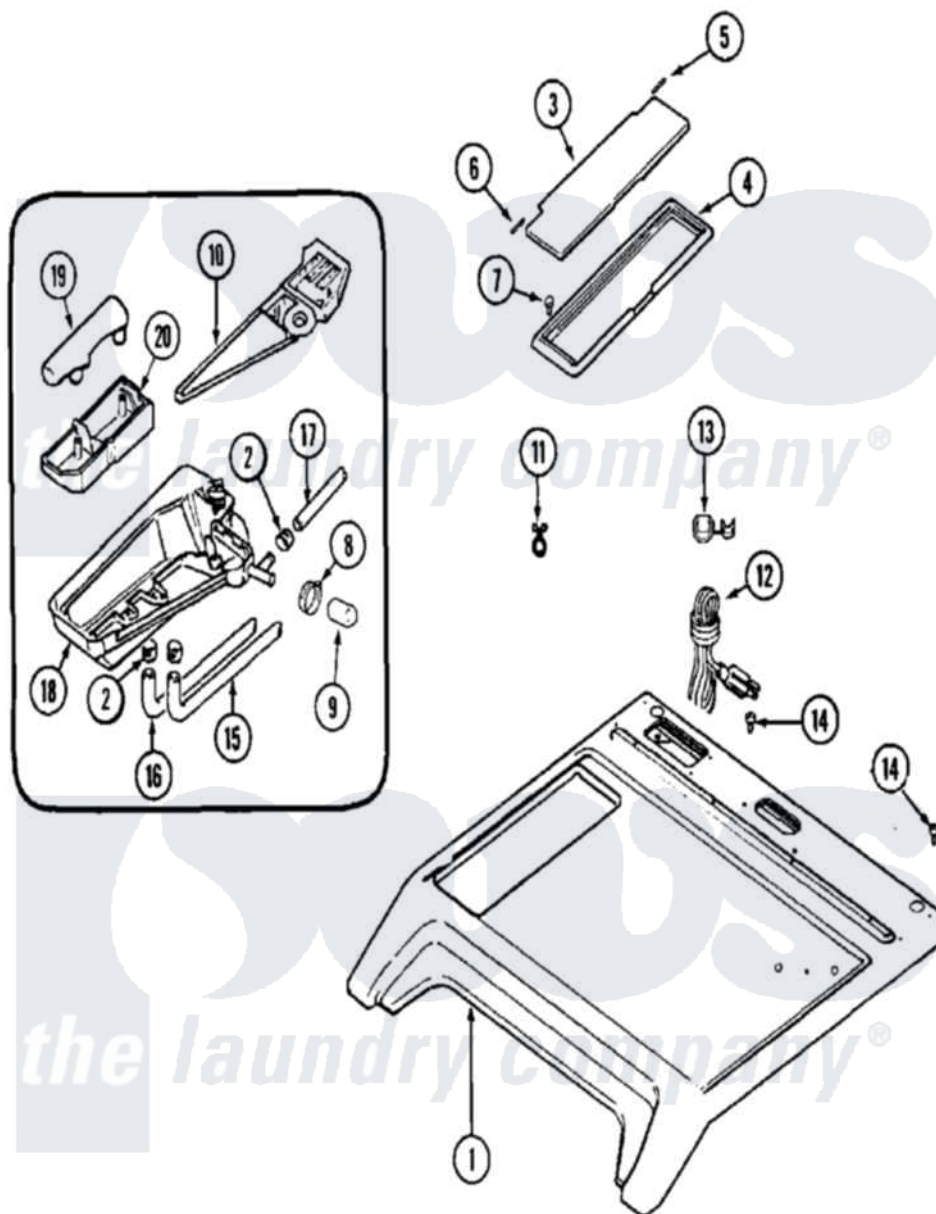

Maytag MAH20PDCXW 02 - TOP

Maytag [Commercial Maytag MAH20PDCXW Washer Parts](#) Parts Diagram 02 - TOP
 Click on the part number to view part

Item	Original Part Number	Replaced By	Status	Part Description
001	22002116			Cover, Top
"	22002666		Not Available	COVER, TOP (BSQ)
"	22003584	22004180		Cover, Top
"	22003586	22004178		Cover, Top
"	22003587	22004181		Cover, Top
"	NLA		Not Available	COVER, TOP (WHT)
002	205161	489503		Clamp
003	22002941			Lid, Dispenser Commercial
004	22002940	22003665		Bezel, Dispenser
005	Y912678	6-912678		Pin- Hinge
006	Y912679			Pin, Hinge
007	22002060	400021-1		Screw
008	22001984	285655		Clamp, Hose
009	22002796			Cap
010	22002555			Flume, Dispenser
011	212276	W10116760		Screw

"	22002027	74007164	Lock- Purs
012	22001178	22003062	Cord, Power
013	211881		Grommet, Cord Part Not Used- Gas Models Only
014	912365	3370225	Screw
015	22002551		Hose, Bleach
016	22002552		Hose, Fabric Softener----NA
017	22002553		Hose, Detergent
018	22002554	12001558	Dispenser Bottom With 4 Clamps
019	22002266		Cap, Siphon
020	22002265		Cup, Siphon