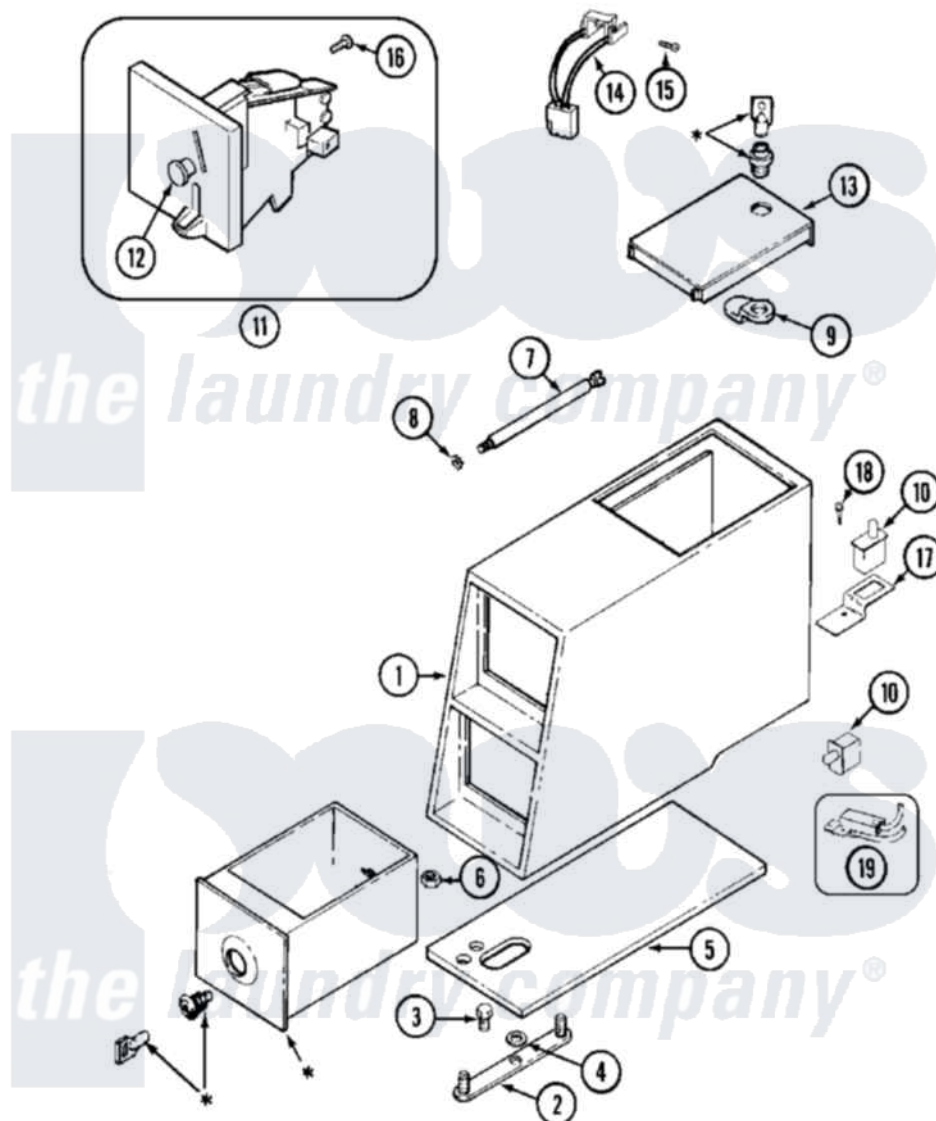

Maytag MAH20PDCXW 04 - CONTROL CENTER (MAH20PDCXx)

* CONTACT YOUR COMMERCIAL LAUNDRY DISTRIBUTOR

Maytag [Commercial Maytag MAH20PDCXW Washer Parts](#) Parts Diagram 04 - CONTROL CENTER (MAH20PDCXx)
 Click on the part number to view part

Item	Original Part Number	Replaced By	Status	Part Description
001	22002480			Vault, Coin PD Coin Drop Supplied By Dist.
"	33002428	22002480		Vault, Coin PD Coin Drop Supplied By Dist.
002	22001810		Not Available	STRAP, MOUNTING
003	22001996	3370225		Screw
004	910309			Washer, Mounting Strap
005	22002072			Gasket, Control Center
"	22002618			Gasket, Control Center
006	Y052740	62739		Nut, Lock
007	213035			Bolt, Locking
008	910181			Lockwasher, Terminal Block
009	NLA		Not Available	CAM, LOCKING
010	33001250			Switch, Vault And Service Door
"	912012	3400409		Screw
011	22002144			Single Faceplate

"	22002535	W10133245	Dual Coin Drop Assembly
"	22003815		Dual Faceplate
012	216200		Face Plate Return Button
013	22001910	22003679	Timer Access Door Assembly
"	22002886	22003692	Timer Access Door Assembly
014	22001965		Optic Switch Assembly
015	314665		Screw, Switch Assembly
016	216068		Screw, Coin Drop
017	22001404		Bracket, Service Switch
018	22001069		Screw, Vault To Control Cover
019	22001966		Harness, Sensor Switch