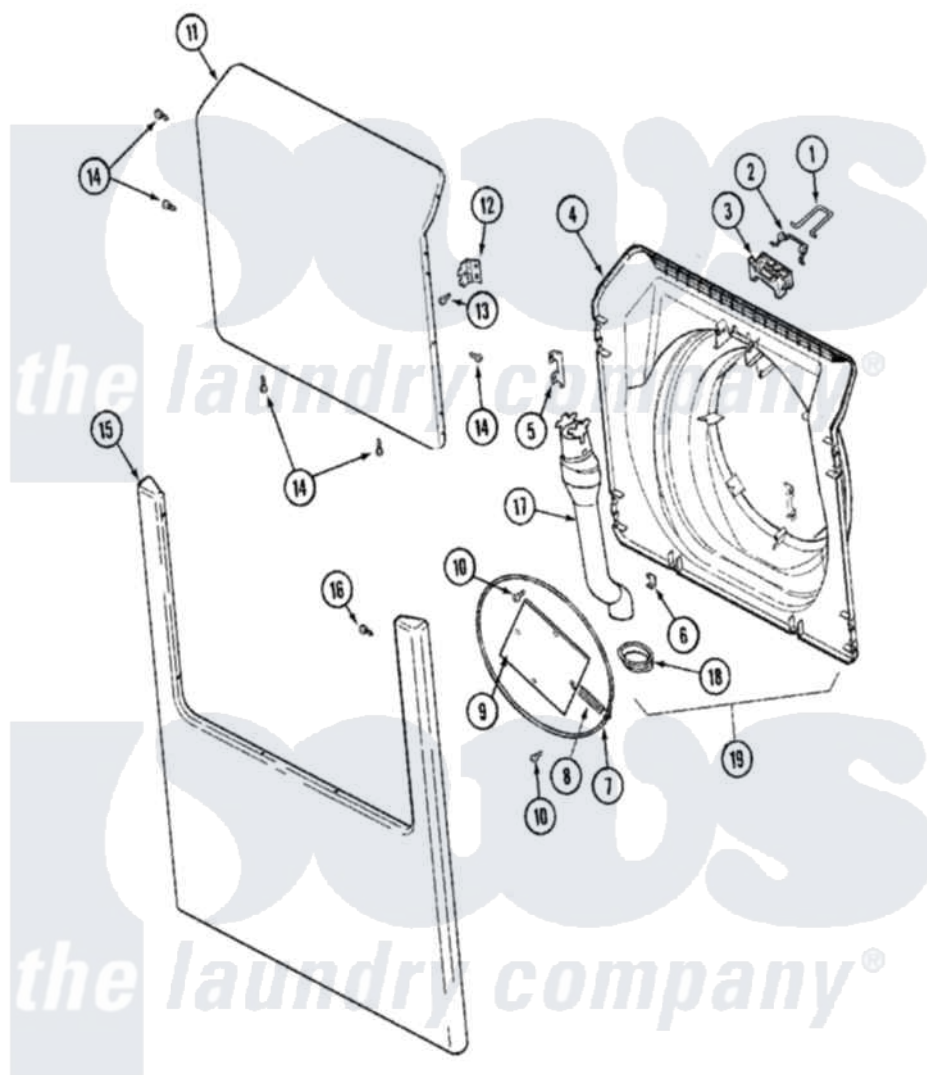

Maytag MAH20PDCXW 06 - DOOR & FRONT PANEL (MAH20PDCXx)

Maytag [Commercial Maytag MAH20PDCXW Washer Parts](#) Parts Diagram 06 - DOOR & FRONT PANEL (MAH20PDCXx)

[Click on the part number to view part](#)

Item	Original Part Number	Replaced By	Status	Part Description
001	22002002	22003222		Hoop, Lock
002	22002003			Spring, Latch
003	22002168			Support, Lock Hoop
004	22002539	22003083		Liner, Door Assembly W/Vent
"	22002615	22003085		Liner, Door Assembly W/Vent
"	22003076	22003083		Liner, Door Assembly W/Vent
"	22003078			Door, Inner
"	22003800			Inner Door/Vented
005	22002038			Clip, Door
006	22002039			Clip, Door
007	22002104			Frame, Wire
"	W10124350		Not Available	NOT REQUIRED PART OR SEE NOTE
008	22002356			Spring, Plate
"	W10124350		Not Available	NOT REQUIRED PART OR SEE NOTE

009	22002094		Frame, Wire
"	W10124350	Not Available	NOT REQUIRED PART OR SEE NOTE
010	22002007		Screw, Wire Frame
"	W10124350	Not Available	NOT REQUIRED PART OR SEE NOTE
011	22001979		Door, Outer
"	22002660	Not Available	DOOR, OUTER (BSQ-W/DAMPER)
012	22002000	22002798	Hinge, Door
013	22002062	98006631	Screw
014	22002063		Screw No.8-18AB Wafer Head
"	33002351		Screw
015	22002049		Clip Note: Clip, Front Panel
"	22002663	Not Available	PANEL, FRONT (BISQ)
"	22002836		Panel, Front
016	22002243		Screw, Front Panel And Hinge
"	22002244		Clip, Grounding
017	22002990	22003850	Vent Tube Assembly
018	22003075		Grommet, Vent Tube
019	22003083		Liner, Door Assembly W/Vent
"	22003085		Liner, Door Assembly W/Vent