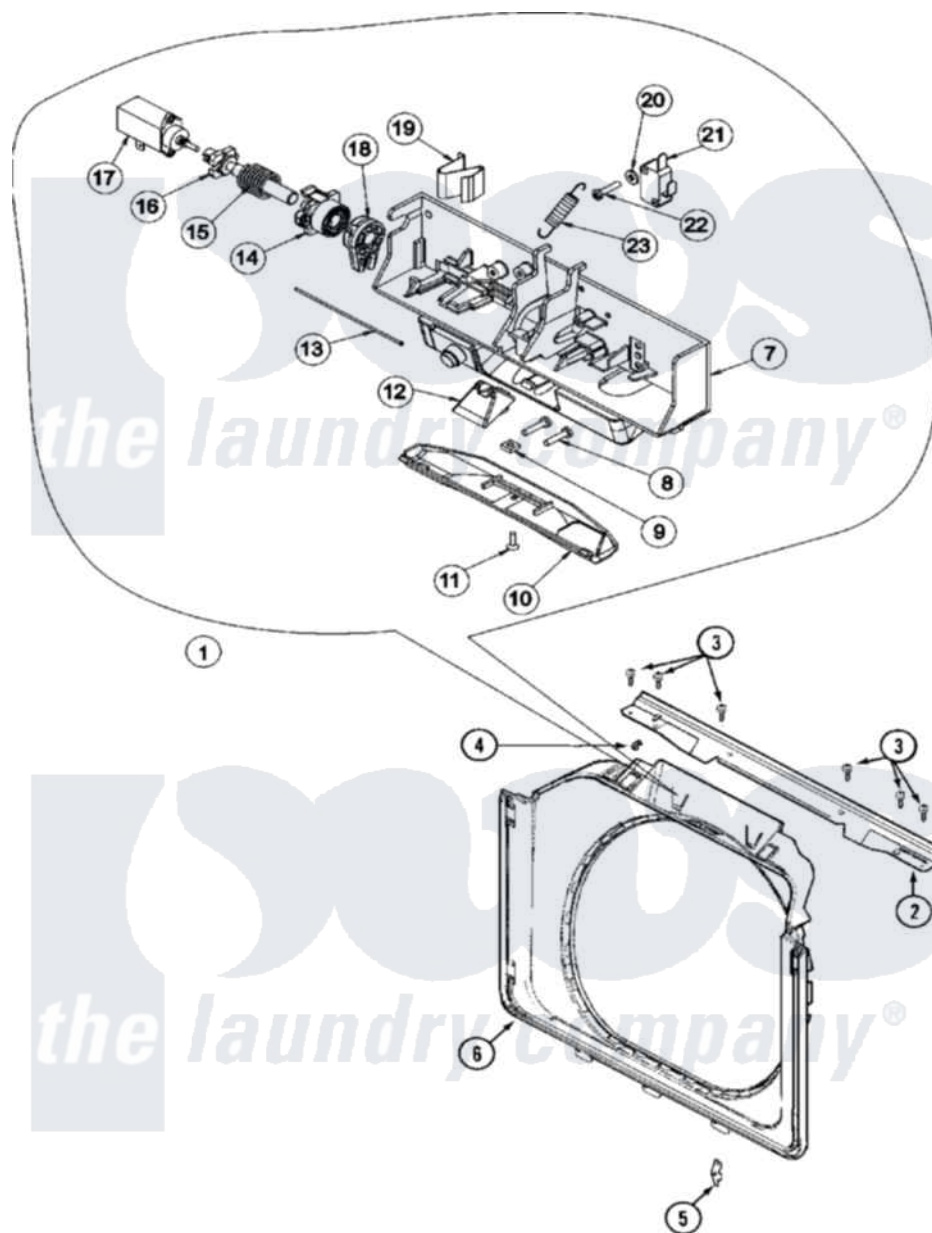

**Maytag MAH20PDCXW 07 - DOOR SHROUD & DOOR LATCH  
ASSY(MAH20PDCX)**

Maytag Commercial Maytag MAH20PDCXW Washer Parts Parts Diagram 07 - DOOR SHROUD & DOOR LATCH  
ASSY(MAH20PDCX)

[Click on the part number to view part](#)

Item	Original Part Number	Replaced By	Status	Part Description
001	NLA		Not Available	LATCH, ASSY. (DOM/COMMERCIAL)
002	<a href="#">22003637</a>			BRACE ASSEMBLY, TOP CROSS CONTAINS ITEMS 12 & 13
"	33002202	<a href="#">33002477</a>		Support, Door Lock
003	<a href="#">22001995</a>			Screw Note: Screw, Tumbler Front And Shroud
004	<a href="#">22002014</a>			Clip, Harness To Support
005	22002095	<a href="#">12001994</a>		Cover
"	<a href="#">33001764</a>			Cover, Hinge Hole
"	<a href="#">33001846</a>			Screw, Hinge Hole Cover
"	<a href="#">33002349</a>			Cover, Hinge Hole
006	<a href="#">22002506</a>			Shroud And Dispenser Hose
007	<a href="#">22003722</a>			Switch Holder Assembly, Latch
008	<a href="#">22003719</a>			Screw, Latch

009	<a href="#">22003720</a>		Nut, Latch
010	<a href="#">22002957</a>		Cover, Latch Assembly
011	22002435	<a href="#">241877</a>	Screw
012	<a href="#">22003055</a>		Ramp, Door Hoop
013	<a href="#">22002164</a>		Cable, Door
014	<a href="#">22003715</a>		Sliding Gear, Latch
015	<a href="#">22003721</a>		Spring, Axle / Latch
016	<a href="#">22003718</a>		Axle, Latch
017	<a href="#">22002119</a>		Motor, Wax
018	<a href="#">22003716</a>		Rotating Gear, Latch
019	<a href="#">22003717</a>		Spring, Latch
020	<a href="#">22001352</a>		Screw, Check Switch
021	<a href="#">22002165</a>		Washer, Door Lock Switch
022	<a href="#">22002162</a>		Switch, Door Lock Spin Enable
023	<a href="#">22002158</a>		Spring, Gear Return