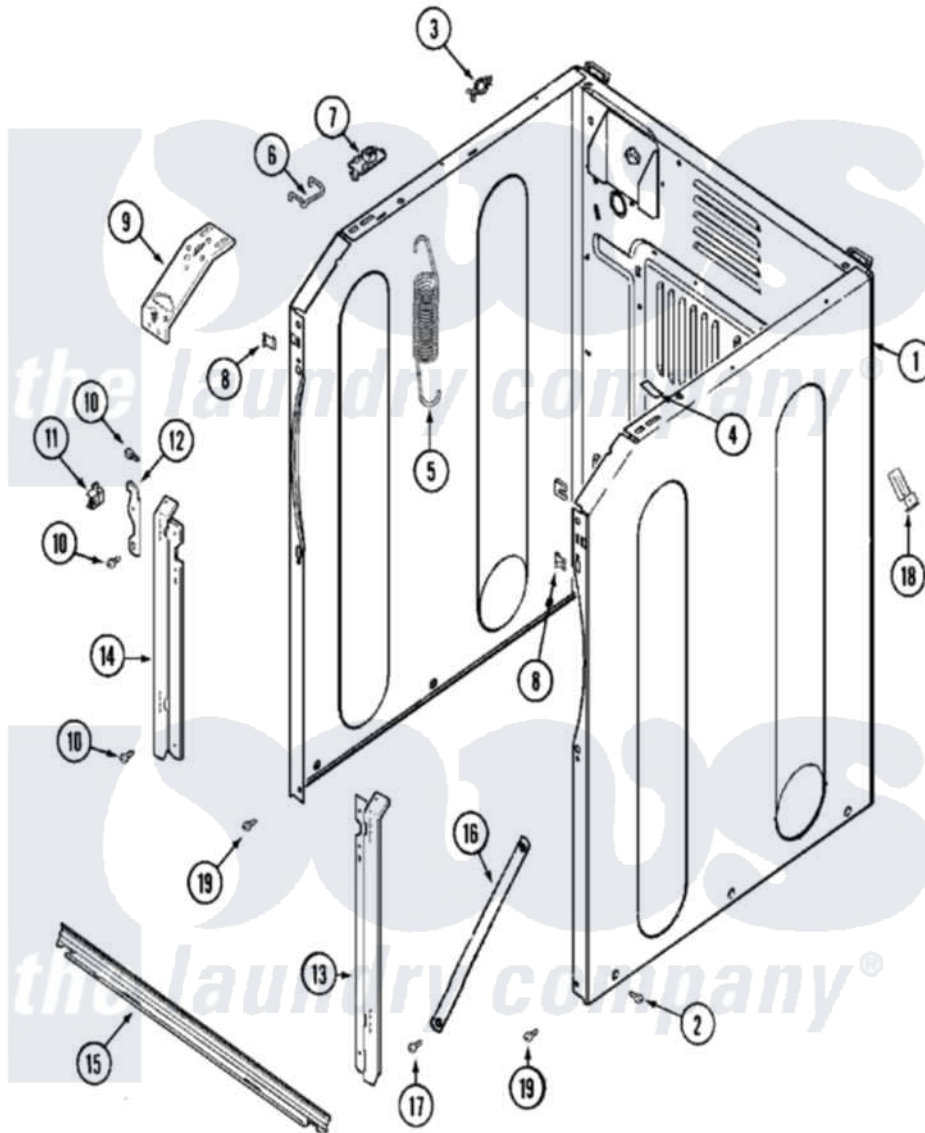

Maytag MAH20PDCXW 08 - CABINET-FRONT (MAH20PDCXx)

Maytag Commercial Maytag MAH20PDCXW Washer Parts Parts Diagram 08 - CABINET-FRONT (MAH20PDCXx)
 Click on the part number to view part

Item	Original Part Number	Replaced By	Status	Part Description
001	22002293	22003511		Insulation
"	22003639			Cabinet Assembly
"	NLA		Not Available	CABINET ASSY. (WHT)
002	213007			Xfor Cabinet See Cabinet, Back
003	315471	22003298		Retainer, Wire
004	33001836			Strap, Top Cover Support
005	22002100			Spring
006	22002297			Support, Spring
007	22001997			Spacer, Top Cover
008	22002049			Clip Note: Clip, Front Panel
009	22002090			Brace, Corner
"	22002292			Brace, Corner
"	22003637			BRACE ASSEMBLY, TOP CROSS CONTAINS ITEMS 12 & 13
010	22001995			Screw Note: Screw, Tumbler Front And Shroud

011	22002001		Support, Hinge
012	22002247	33002597	Hook, Security
013	22002034	22003224	Bracket, Shroud
014	22002035	22002985	Bracket, Shroud
015	22001993		Bridge, Shroud Support
"	22003638	22003652	Shroud Support Assembly
016	22002259	22002767	Brace, Cross
"	22003638	22003652	Shroud Support Assembly
017	22001995		Screw Note: Screw, Tumbler Front And Shroud
018	22001996	3370225	Screw
"	22002178		Bracket, Air Dome Hose
019	22001995		Screw Note: Screw, Tumbler Front And Shroud