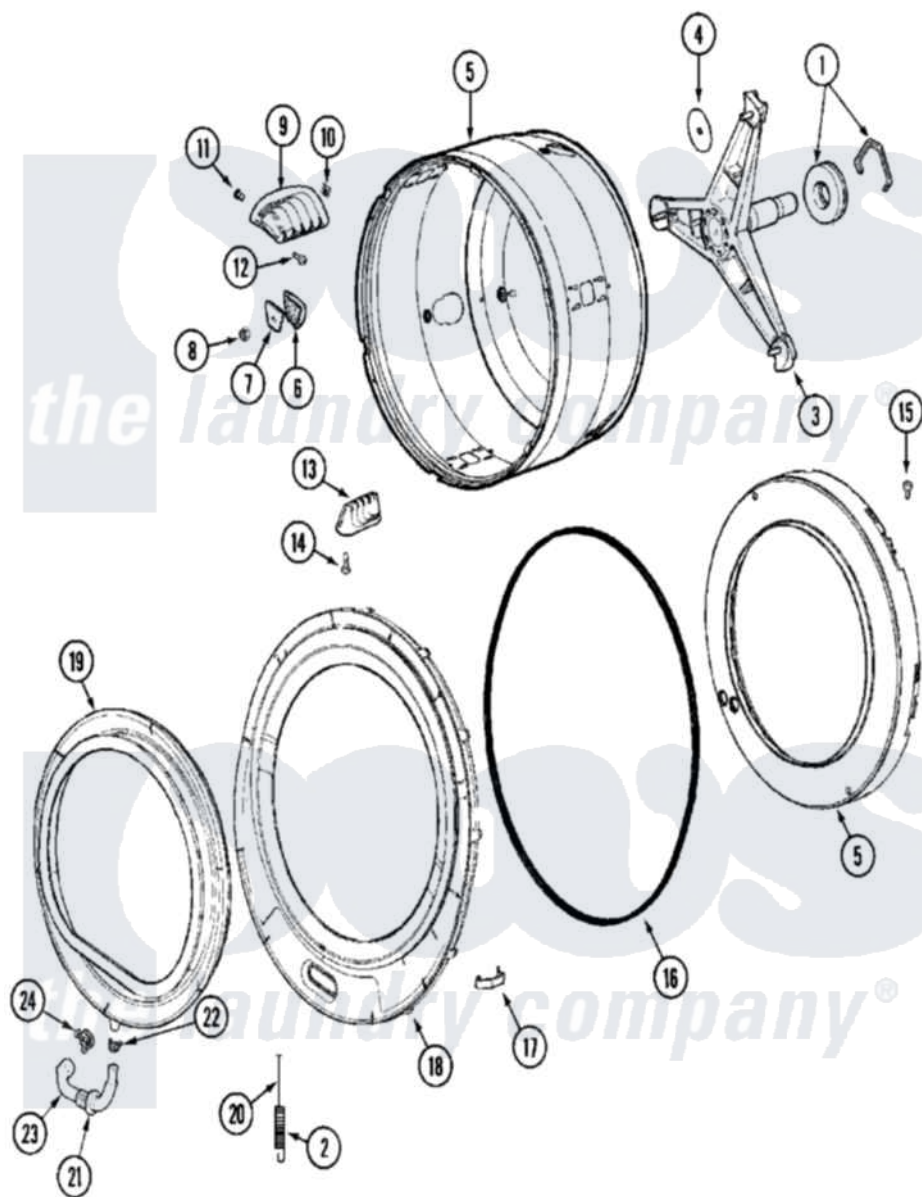

Maytag MAH20PDCXW 11 - SPINNER ASSY/OUTER TUB COVER(MAH20PDCXx)

Maytag [Commercial Maytag MAH20PDCXW Washer Parts](#) Parts Diagram 11 - SPINNER ASSY/OUTER TUB COVER(MAH20PDCXx)

[Click on the part number to view part](#)

Item	Original Part Number	Replaced By	Status	Part Description
001	12001478	12002022		Lip Seal Kit
002	22002099			Spring, Tub
003	22002123			Tube, Molykote
"	22002897	W10181639		Support
004	22002023			Washer, Plastic
005	22002115	6-2717080		Spinner As
006	22002021	22002482		Washer, Profile
007	22002020			Washer, Spinner Support
008	22002122	2207454		Nut, Hex
009	22001985			Baffle, Drip
010	22002009			Grommet, Baffle
011	22001999			Grommet, Baffle
012	22002325	22003556		Screw, Baffle
013	22001986			Baffle, Drip
014	22002059			Screw, Baffle

015	22002028		Not Available	PART NEVER USED IN PRODUCTION
"	NLA		Not Available	SCREW, BALANCE RING
016	22002077			Seal, Tub Cover
017	22002050			Clip, Tub To Cover
018	22002238	22003212		Cover, Tub --W
"	22002961	22003212		Cover, Tub --W
"	22003074			Guard, Hose
"	22003212			Cover, Tub --W
019	12001772	12002533		Boot Kit
"	22002105	22002327		Wire, Boot Clamp
020	22002105	22002327		Wire, Boot Clamp
021	22003074			Guard, Hose
022	Y22003072	22003072		CLAMP, HOSE DOUBLE WIRE
023	22003071	22004477		Drain Hose, Door Boot
024	22003073	596669		Clamp, Manifold