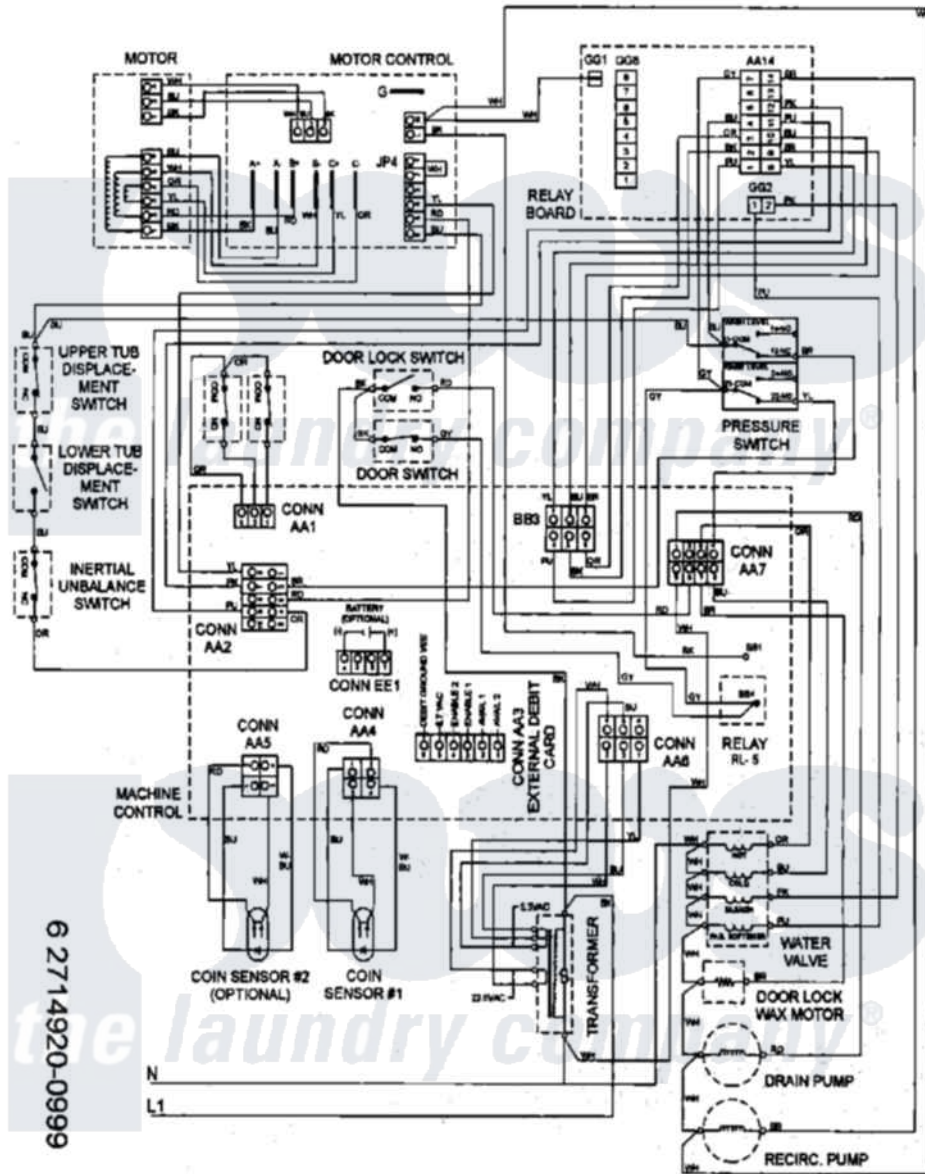

Maytag MAH20PDCXW 13 - WIRING INFORMATION

Maytag Commercial Maytag MAH20PDCXW Washer Parts Parts Diagram 13 - WIRING INFORMATION
 Click on the part number to view part

Item	Original Part Number	Replaced By	Status	Part Description
001	NLA		Not Available	WIRING INFORMATION