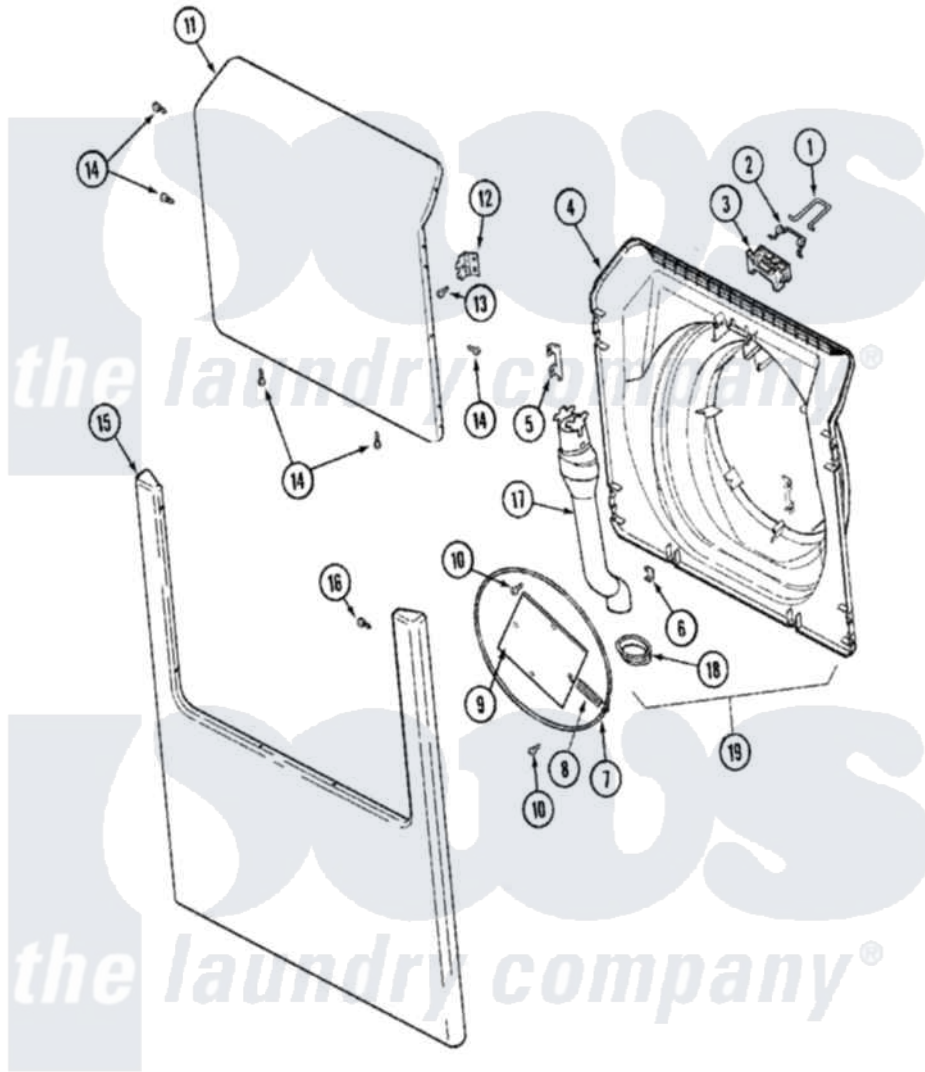

Maytag MAH20PNAWW 01 - DOOR & FRONT PANEL

Maytag [Commercial Maytag MAH20PNAWW Washer Parts](#) Parts Diagram 01 - DOOR & FRONT PANEL
 Click on the part number to view part

Item	Original Part Number	Replaced By	Status	Part Description
001	22002002	22003222		Hoop, Lock
002	22002003			Spring, Latch
003	22002168			Support, Lock Hoop
004	22002539	22003083		Liner, Door Assembly W/Vent
"	22003076	22003083		Liner, Door Assembly W/Vent
"	22003800			Inner Door/Vented
005	22002038			Clip, Door
006	22002039			Clip, Door
007	22002104			Frame, Wire
"	W10124350		Not Available	NOT REQUIRED PART OR SEE NOTE
008	22002356			Spring, Plate
"	W10124350		Not Available	NOT REQUIRED PART OR SEE NOTE
009	22002094			Frame, Wire
"	W10124350		Not Available	NOT REQUIRED PART OR SEE NOTE

010	22002007		Screw, Wire Frame
"	W10124350	Not Available	NOT REQUIRED PART OR SEE NOTE
011	22001979		Door, Outer
012	22002000	22002798	Hinge, Door
013	22002062	98006631	Screw
014	22002063		Screw No.8-18AB Wafer Head
015	22002049		Clip Note: Clip, Front Panel
"	22002836		Panel, Front
016	22002243		Screw, Front Panel And Hinge
"	22002244		Clip, Grounding
017	22002990	22003850	Vent Tube Assembly
018	22003075		Grommet, Vent Tube
019	22003083		Liner, Door Assembly W/Vent