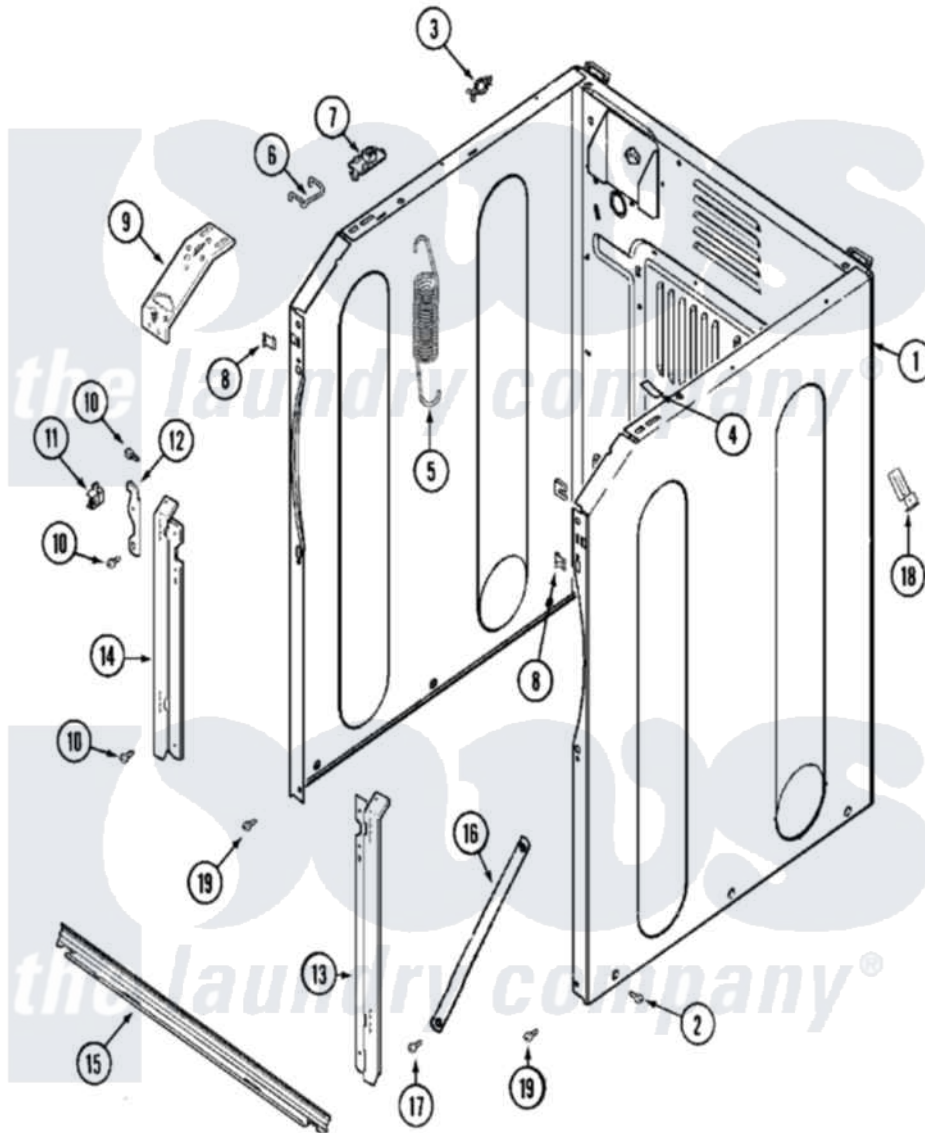

Maytag MAH20PNAWW 03 - CABINET-FRONT

Maytag Commercial Maytag MAH20PNAWW Washer Parts Parts Diagram 03 - CABINET-FRONT
 Click on the part number to view part

Item	Original Part Number	Replaced By	Status	Part Description
001	22002293	22003511		Insulation
"	22003639			Cabinet Assembly
"	NLA		Not Available	CABINET ASSY. (WHT)
002	213007			Xfor Cabinet See Cabinet, Back
003	315471	22003298		Retainer, Wire
004	33001836			Strap, Top Cover Support
005	22002100			Spring
006	22002297			Support, Spring
007	22001997			Spacer, Top Cover
008	22002049			Clip Note: Clip, Front Panel
009	22002090			Brace, Corner
"	22002292			Brace, Corner
"	22003637			BRACE ASSEMBLY, TOP CROSS CONTAINS ITEMS 12 & 13
010	22001995			Screw Note: Screw, Tumbler Front And Shroud

011	22002001		Support, Hinge
012	22002247	33002597	Hook, Security
013	22002034	22003224	Bracket, Shroud
014	22002035	22002985	Bracket, Shroud
015	22001993		Bridge, Shroud Support
"	22003638	22003652	Shroud Support Assembly
016	22002259	22002767	Brace, Cross
017	22001995		Screw Note: Screw, Tumbler Front And Shroud
018	22001996	3370225	Screw
"	22002178		Bracket, Air Dome Hose
019	22001995		Screw Note: Screw, Tumbler Front And Shroud