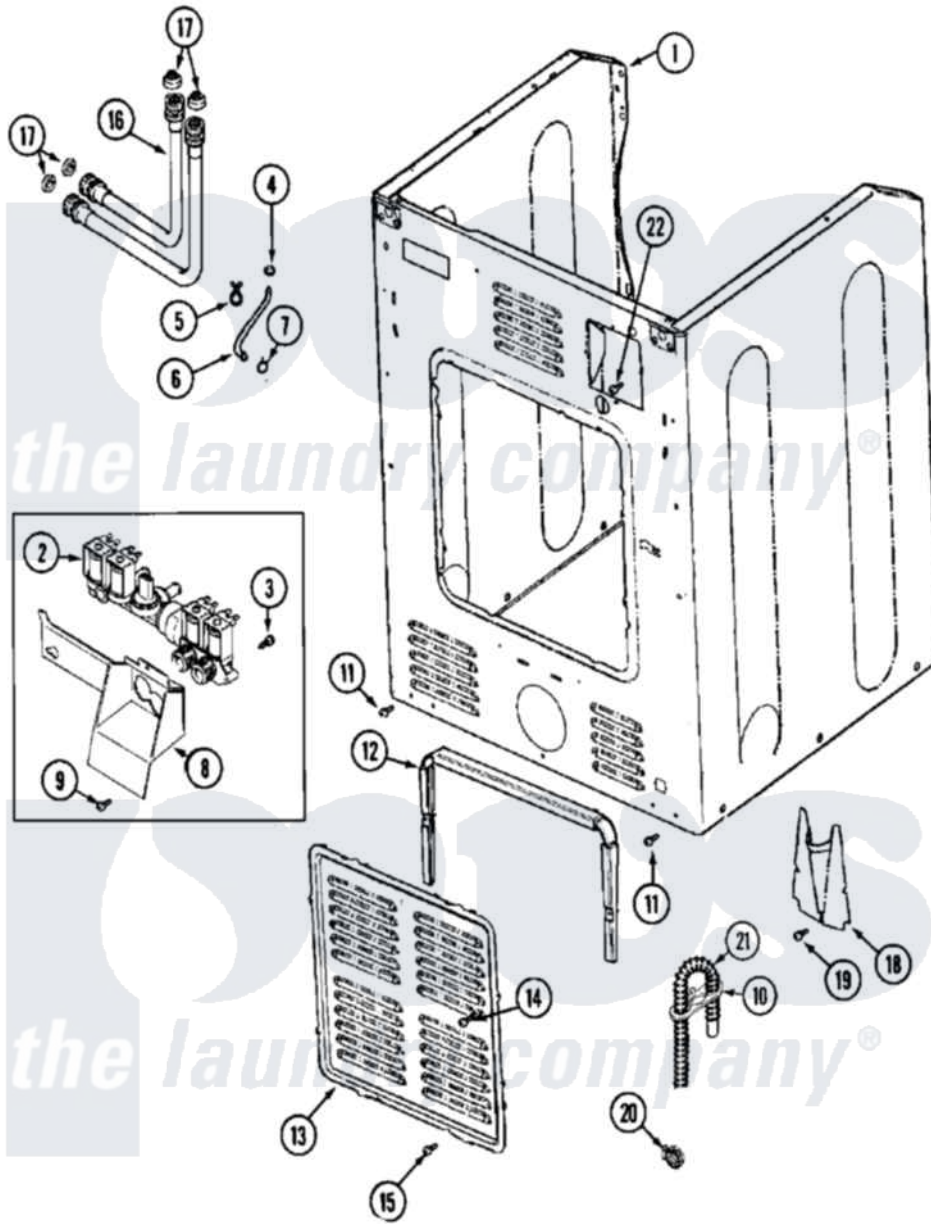

Maytag MAH20PNAWW 04 - CABINET-REAR

Maytag Commercial Maytag MAH20PNAWW Washer Parts Parts Diagram 04 - CABINET-REAR
 Click on the part number to view part

Item	Original Part Number	Replaced By	Status	Part Description
001	22002444			LABEL, ENERGY
"	22002445		Not Available	LABEL, SAFETY
"	NLA		Not Available	CABINET ASSY. (WHT)
002	205161	489503		Clamp
"	22002944			Valve, Water
003	22002436			Screw, Water Valve Bracket
004	22002054	285655		Clamp, Hose
005	22002027	74007164		Lock- Purs
006	22002179	8539404		Tie-Wire
"	22002296			Hose, Injector
007	216169	596669		Clamp, Manifold
008	33002212			Bracket, Water Valve
009	22001996	3370225		Screw
010	22002076	33002213		Rack, Hose
011	22001995			Screw Note: Screw, Tumbler Front And Shroud
012	22002022			Spacer, Access Panel

013	22002092		Panel, Access
014	22002295	67006908	Screw, Ice Rack
015	22001996	3370225	Screw
016	202860		Inlet Hose Assembly
"	22002229	22002960	Strainer, Washer Inlet
017	Y013783		Washer, Inlet Hose
018	22002093	22002704	Cover, Drain Hose
019	22001995		Screw Note: Screw, Tumbler Front And Shroud
020	22001984	285655	Clamp, Hose
021	12001659	12001807	Drain Hose Kit
"	22002891	12001807	Drain Hose Kit
"	22002893	8539404	Tie-Wire
"	22002932		Clip, Drain Hose
022	NLA	Not Available	SCREW, GROUND LUG
023	NLA	Not Available	WASHER, GROUND LUG
024	22002892		Retainer, Drain Hose