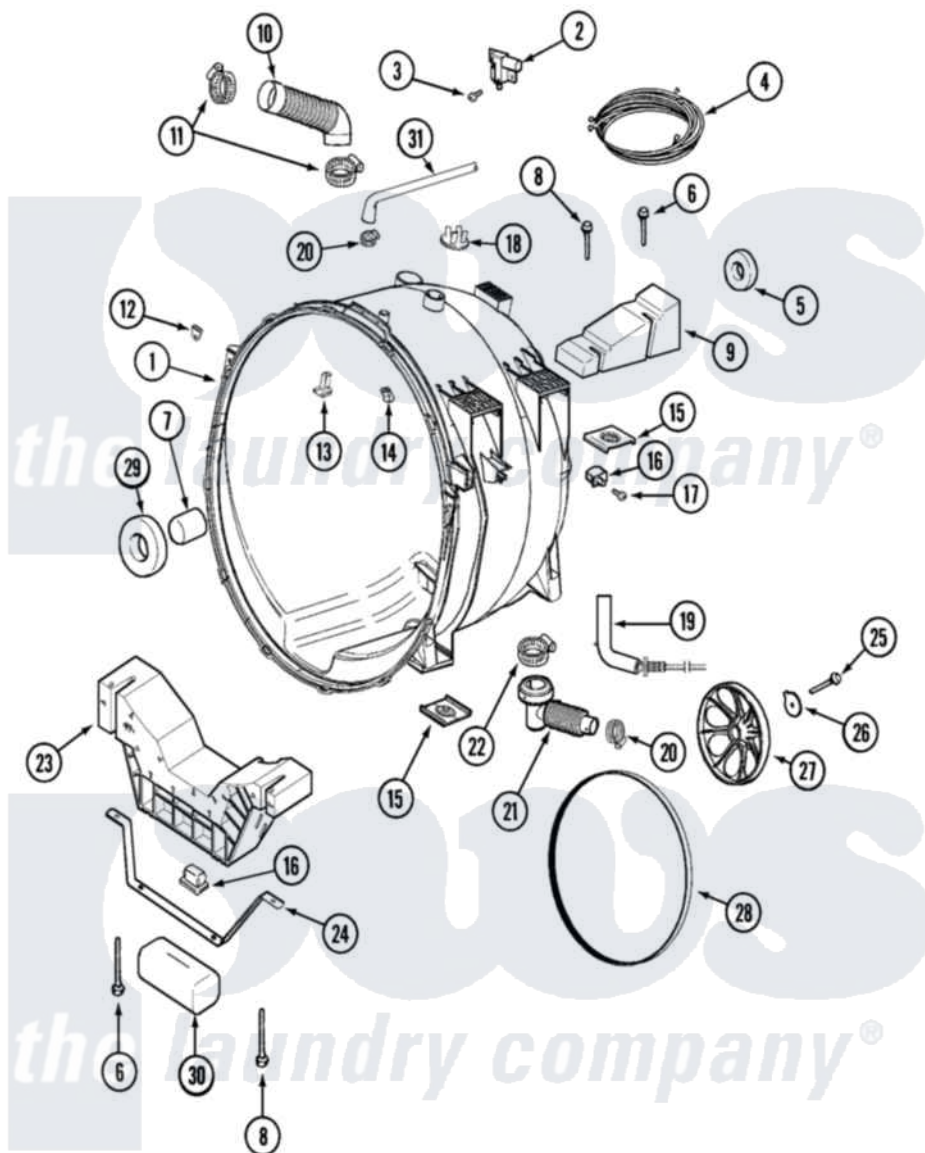

# Maytag MAH20PNAWW 05 - OUTER TUB

Maytag [Commercial Maytag MAH20PNAWW Washer Parts](#) Parts Diagram 05 - OUTER TUB  
 Click on the part number to view part

Item	Original Part Number	Replaced By	Status	Part Description
001	22002154	<a href="#">22004465</a>		Outer Tub Assembly, As Pack
002	22002045	<a href="#">22003302</a>		Switch, Internal Unbalance
003	22002300	<a href="#">9740848</a>		Screw, Mixing Valve Mounting
004	33002216	<a href="#">12001798</a>		Kit-Harnes
005	Y200720	<a href="#">22003441</a>		Bearing, Rear
006	<a href="#">22003616</a>			Bolt, Double Sems 3-3/8
007	<a href="#">22002935</a>			Spacer, Bearing
008	<a href="#">22003615</a>			Bolt, Double Sems 5-3/8
009	<a href="#">22002102</a>			Weight, Counter Balance
010	<a href="#">22002083</a>			Hose, Injector
011	22002052	<a href="#">616099</a>		Clamp
012	<a href="#">22002103</a>			Clip, U
013	22002959	<a href="#">22004310</a>		Water Deflector
014	<a href="#">22002006</a>			Clip, Unbalance Switch Harness
"	NLA		Not Available	WIRE WRAP
015	<a href="#">22002065</a>			Nut, Counter Balance