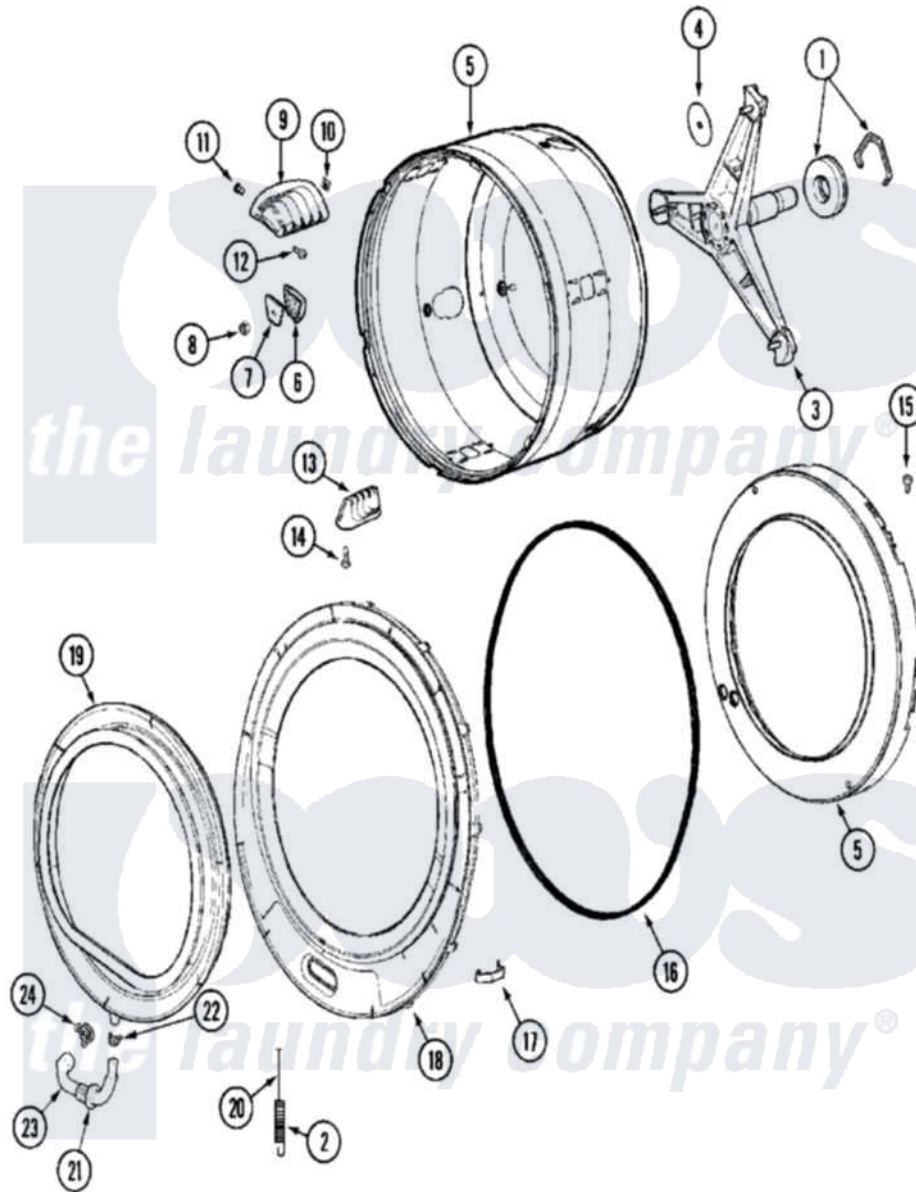

Maytag MAH20PNAWW 06 - SPINNER ASSEMBLY & OUTER TUB COVER

Maytag Commercial Maytag MAH20PNAWW Washer Parts Diagram 06 - SPINNER ASSEMBLY & OUTER TUB COVER

Click on the part number to view part

Item	Original Part Number	Replaced By	Status	Part Description
001	12001478	12002022		Lip Seal Kit
002	22002099			Spring, Tub
003	22002123			Tube, Molykote
"	22002897	W10181639		Support
004	22002023			Washer, Plastic
005	22002115	6-2717080		Spinner As
006	22002021	22002482		Washer, Profile
007	22002020			Washer, Spinner Support
008	22002122	2207454		Nut, Hex
009	22001985			Baffle, Drip
010	22002009			Grommet, Baffle
011	22001999			Grommet, Baffle
012	22002325	22003556		Screw, Baffle
013	22001986			Baffle, Drip
014	22002059			Screw, Baffle
				PART NEVER USED IN

015	22002028		Not Available	PART NEVER USED IN PRODUCTION
"	NLA		Not Available	SCREW, BALANCE RING
016	22002077			Seal, Tub Cover
017	22002050			Clip, Tub To Cover
018	22002961	22003212		Cover, Tub --W
"	22003212			Cover, Tub --W
019	12001772	12002533		Boot Kit
"	22001978	12002533		Boot Kit
020	22002105	22002327		Wire, Boot Clamp
021	22003074			Guard, Hose
022	Y22003072	22003072		CLAMP, HOSE DOUBLE WIRE
023	22003071	22004477		Drain Hose, Door Boot
024	22003073	596669		Clamp, Manifold