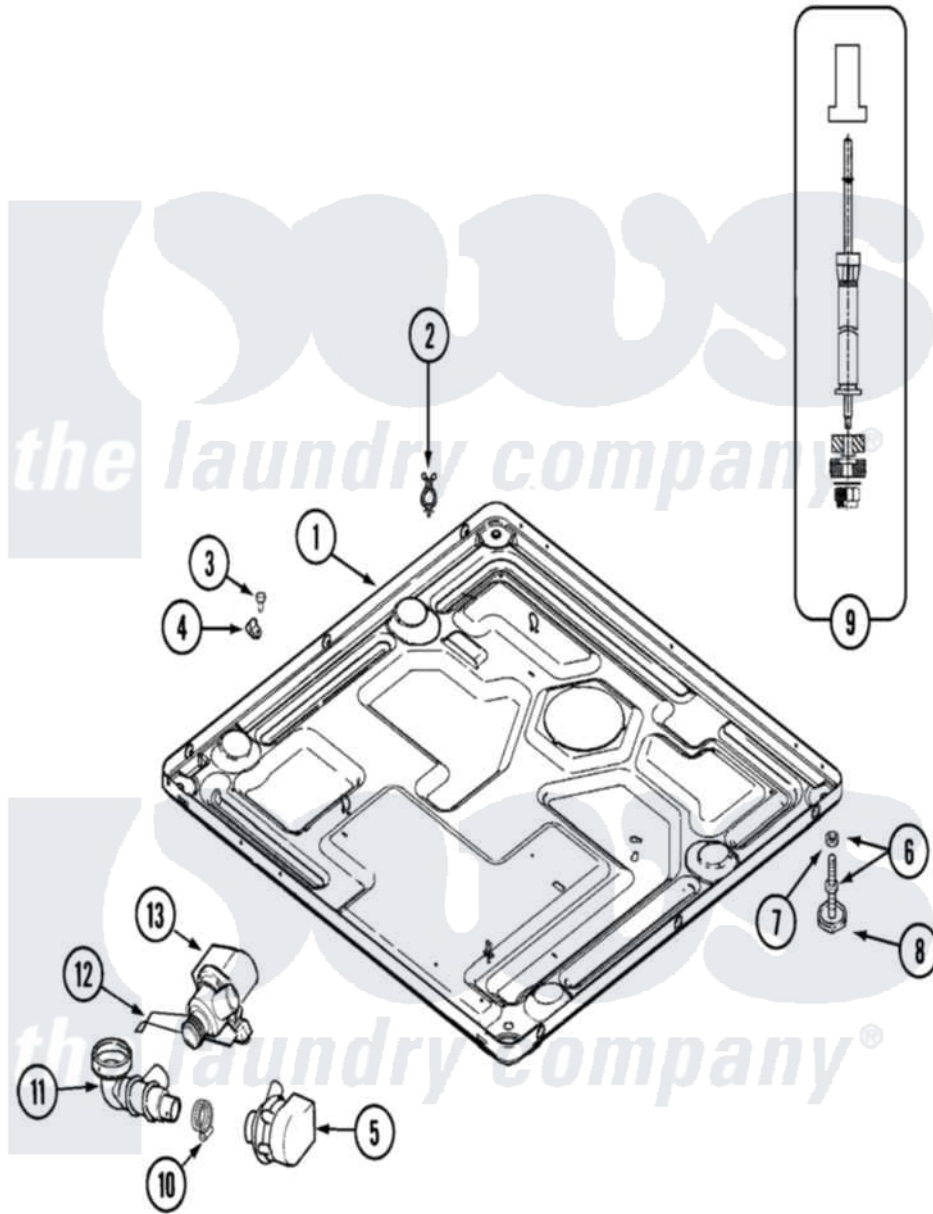

Maytag MAH20PNAWW 07 - BASE

Maytag [Commercial Maytag MAH20PNAWW Washer Parts](#) Parts Diagram 07 - BASE
 Click on the part number to view part

Item	Original Part Number	Replaced By	Status	Part Description
001	22002240	22003435		Base, Assembly
"	22003605			Base Weld Assembly
002	315471	22003298		Retainer, Wire
003	212276	W10116760		Screw
004	22002014			Clip, Harness To Support
005	22002939	22003059		Pump, Drain
006	22001915	22003544		Adjustable Leg W/Foot And Nut
007	Y052740	62739		Nut, Lock
008	210684			Foot, Adjustable Leg
009	22001988			Strut Assembly-Rear
010	202515	596669		Clamp, Manifold
011	22002793	22002958		Hose, Outlet
"	22002958			Hose, Outlet
012	22002790			Bracket, Pump Mount
013	202515	596669		Clamp, Manifold
"	22002792			Pump