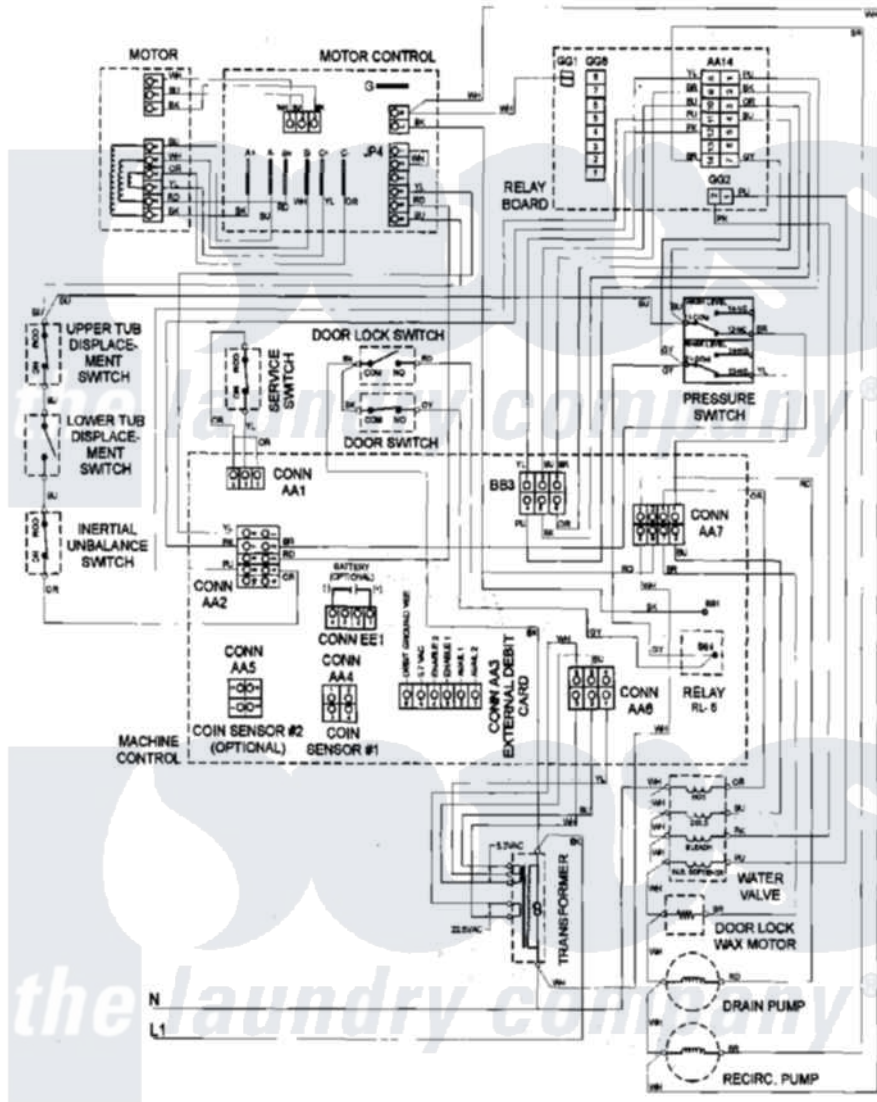

Maytag MAH20PNAWW 10 - WIRING INFORMATION

Maytag Commercial Maytag MAH20PNAWW Washer Parts Diagram 10 - WIRING INFORMATION
 Click on the part number to view part

Item	Original Part Number	Replaced By	Status	Part Description
001	NLA		Not Available	WIRING INFORMATION