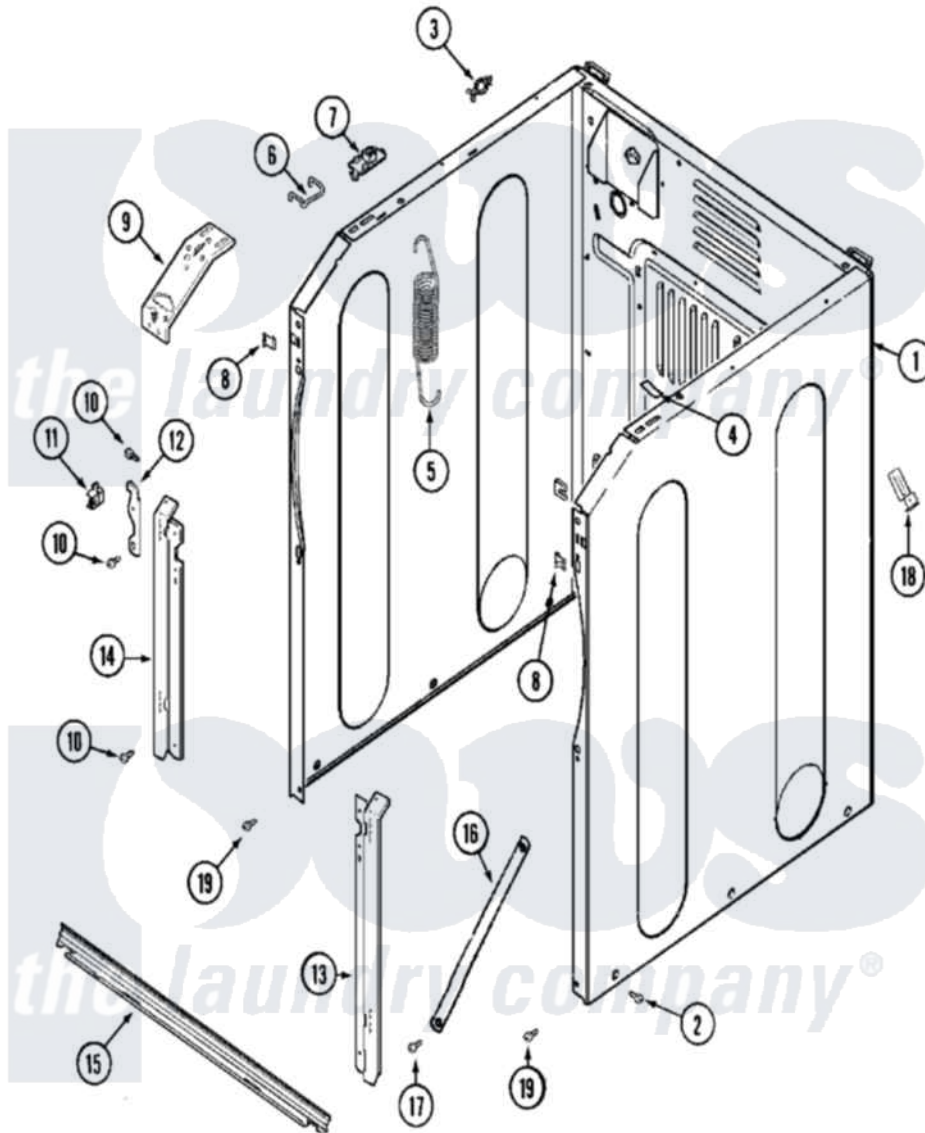

Maytag MAH20PRAWW 02 - CABINET-FRONT

Maytag [Commercial Maytag MAH20PRAWW Washer Parts](#) Parts Diagram 02 - CABINET-FRONT
 Click on the part number to view part

Item	Original Part Number	Replaced By	Status	Part Description
001	22002293	22003511		Insulation
"	22003639			Cabinet Assembly
"	NLA		Not Available	CABINET ASSY. (WHT)
002	213007			Xfor Cabinet See Cabinet, Back
"	22003409	213007		Xfor Cabinet See Cabinet, Back
003	315471	22003298		Retainer, Wire
004	33001836			Strap, Top Cover Support
005	22002100			Spring
006	22002297			Support, Spring
007	22001997			Spacer, Top Cover
008	22002049			Clip Note: Clip, Front Panel
009	22002090			Brace, Corner
"	22002292			Brace, Corner
"	22003637			BRACE ASSEMBLY, TOP CROSS CONTAINS ITEMS 12 & 13

010	22001995		Screw Note: Screw, Tumbler Front And Shroud
011	22002001		Support, Hinge
012	22002247	33002597	Hook, Security
013	22002034	22003224	Bracket, Shroud
014	22002035	22002985	Bracket, Shroud
015	22001993		Bridge, Shroud Support
016	22002259	22002767	Brace, Cross
"	22003637		BRACE ASSEMBLY, TOP CROSS CONTAINS ITEMS 12 & 13
017	22001995		Screw Note: Screw, Tumbler Front And Shroud
018	22001996	3370225	Screw
"	22002178		Bracket, Air Dome Hose
019	22001995		Screw Note: Screw, Tumbler Front And Shroud