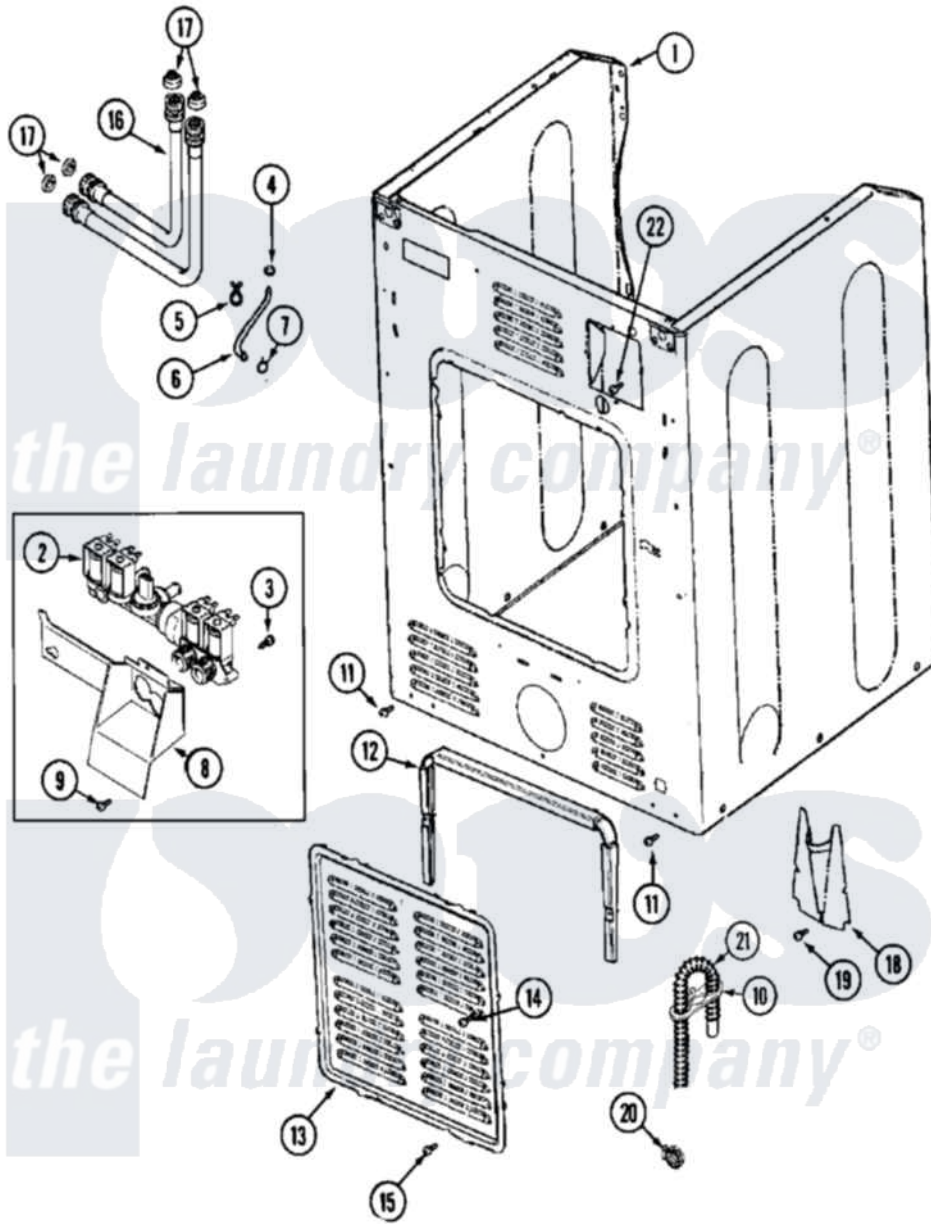

Maytag MAH20PRAWW 03 - CABINET-REAR

Maytag Commercial Maytag MAH20PRAWW Washer Parts Parts Diagram 03 - CABINET-REAR
 Click on the part number to view part

Item	Original Part Number	Replaced By	Status	Part Description
001	22001995			Screw Note: Screw, Tumbler Front And Shroud
"	22002444			LABEL, ENERGY
"	22002445		Not Available	LABEL, SAFETY
"	22003367	22004095		Hinge, Plastic
"	NLA		Not Available	CABINET ASSY. (WHT)
002	205161	489503		Clamp
"	22002944			Valve, Water
003	22002436			Screw, Water Valve Bracket
004	22002054	285655		Clamp, Hose
005	22002027	74007164		Lock- Purs
006	22002179	8539404		Tie-Wire
"	22002296			Hose, Injector
007	216169	596669		Clamp, Manifold
008	33002212			Bracket, Water Valve
009	22001996	3370225		Screw
010	22002076	33002213		Rack, Hose

011	22001995		Screw Note: Screw, Tumbler Front And Shroud
012	22002022		Spacer, Access Panel
013	22002092		Panel, Access
014	22002295	67006908	Screw, Ice Rack
015	22001996	3370225	Screw
016	202860		Inlet Hose Assembly
"	22002229	22002960	Strainer, Washer Inlet
017	Y013783		Washer, Inlet Hose
018	22002093	22002704	Cover, Drain Hose
019	22001995		Screw Note: Screw, Tumbler Front And Shroud
020	22001984	285655	Clamp, Hose
021	12001659	12001807	Drain Hose Kit
"	22002891	12001807	Drain Hose Kit
"	22002893	8539404	Tie-Wire
"	22002932		Clip, Drain Hose
022	NLA	Not Available	SCREW, GROUND LUG
023	NLA	Not Available	WASHER, GROUND LUG
024	22002892		Retainer, Drain Hose