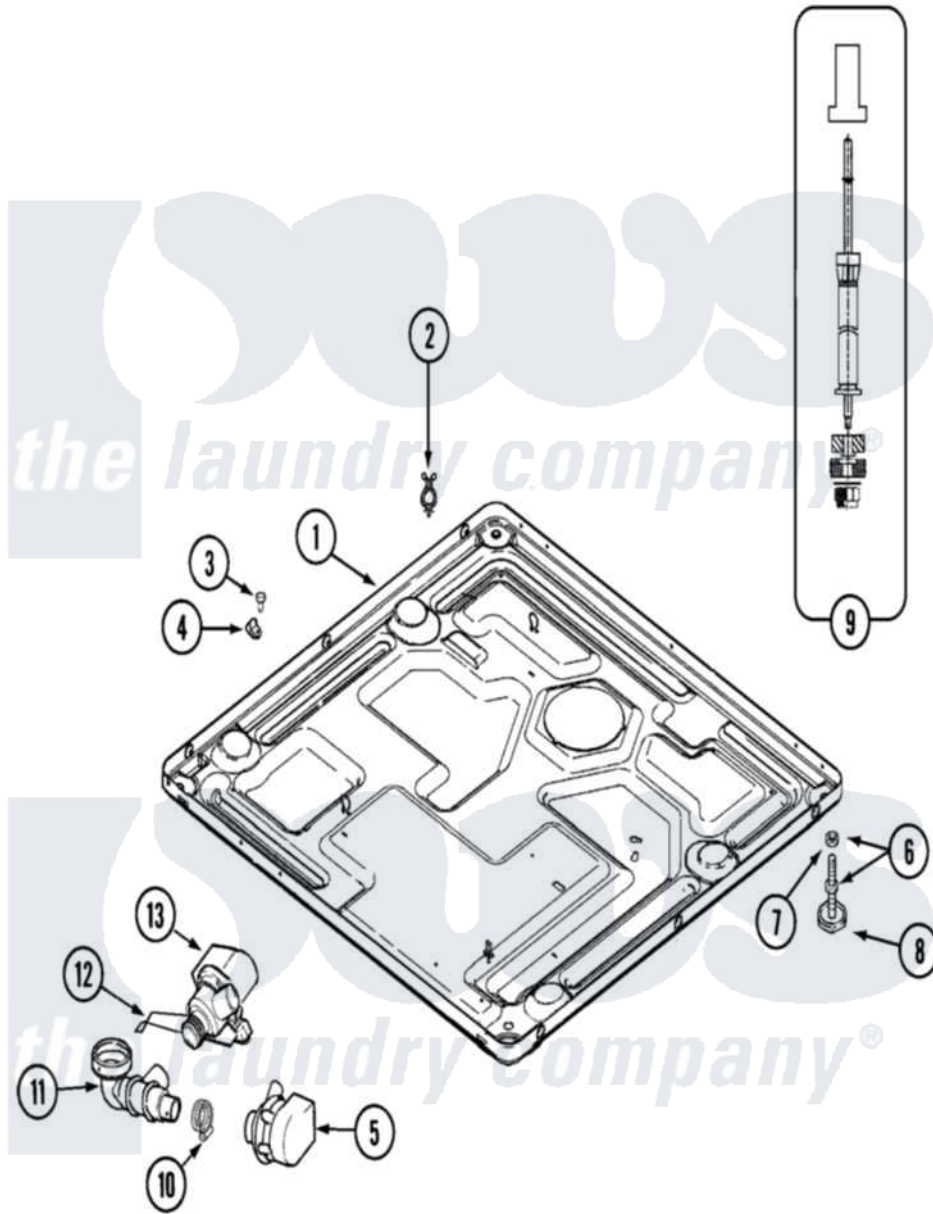

Maytag MAH20PRAWW 06 - BASE

Maytag [Commercial Maytag MAH20PRAWW Washer Parts](#) Parts Diagram 06 - BASE
 Click on the part number to view part

Item	Original Part Number	Replaced By	Status	Part Description
001	22002240	22003435		Base, Assembly
"	22003580			Base, Assembly
"	22003605			Base Weld Assembly
002	315471	22003298		Retainer, Wire
003	212276	W10116760		Screw
004	22002014			Clip, Harness To Support
005	22002939	22003059		Pump, Drain
"	22003059			Pump, Drain
006	22001915	22003544		Adjustable Leg W/Foot And Nut
007	Y052740	62739		Nut, Lock
008	210684			Foot, Adjustable Leg
009	22001988			Strut Assembly-Rear
010	202515	596669		Clamp, Manifold
011	22002793	22002958		Hose, Outlet
"	22002958			Hose, Outlet
012	22002790			Bracket, Pump Mount

013

202515

[596669](#)

Clamp, Manifold

"

[22002792](#)

Pump

"

[22003284](#)

Pad, Recirculation Pump