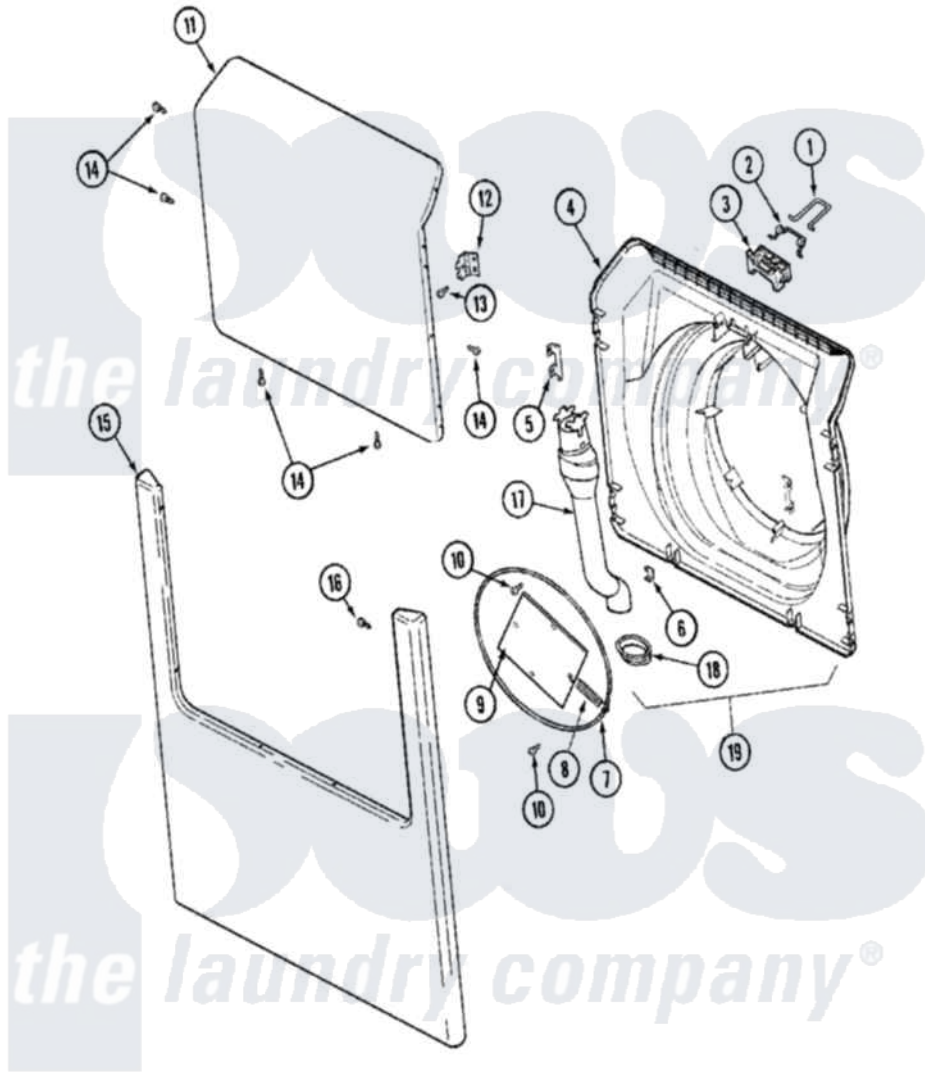

Maytag MAH20PRAWW 07 - DOOR & FRONT PANEL

Maytag Commercial Maytag MAH20PRAWW Washer Parts Parts Diagram 07 - DOOR & FRONT PANEL
 Click on the part number to view part

Item	Original Part Number	Replaced By	Status	Part Description
001	22002002	22003222		Hoop, Lock
002	22002003			Spring, Latch
003	22002168			Support, Lock Hoop
004	22002539	22003083		Liner, Door Assembly W/Vent
"	22002615	22003085		Liner, Door Assembly W/Vent
"	22003076	22003083		Liner, Door Assembly W/Vent
"	22003078			Door, Inner
"	22003800			Inner Door/Vented
005	22002038			Clip, Door
006	22002039			Clip, Door
007	22002104			Frame, Wire
"	W10124350		Not Available	NOT REQUIRED PART OR SEE NOTE
008	22002356			Spring, Plate
"	W10124350		Not Available	NOT REQUIRED PART OR SEE NOTE
009	22002094			Frame, Wire

"	W10124350		Not Available	NOT REQUIRED PART OR SEE NOTE
010	22002007			Screw, Wire Frame
"	W10124350		Not Available	NOT REQUIRED PART OR SEE NOTE
011	22001979			Door, Outer
"	22002660		Not Available	DOOR, OUTER (BSQ-W/DAMPER)
012	22002000	22002798		Hinge, Door
013	22002062	98006631		Screw
014	22002063			Screw No.8-18AB Wafer Head
"	33002351			Screw
015	22002049			Clip Note: Clip, Front Panel
"	22002663		Not Available	PANEL, FRONT (BISQ)
"	22002836			Panel, Front
016	22002243			Screw, Front Panel And Hinge
"	22002244			Clip, Grounding
017	22002990	22003850		Vent Tube Assembly
018	22003075			Grommet, Vent Tube
019	22003083			Liner, Door Assembly W/Vent
"	22003085			Liner, Door Assembly W/Vent