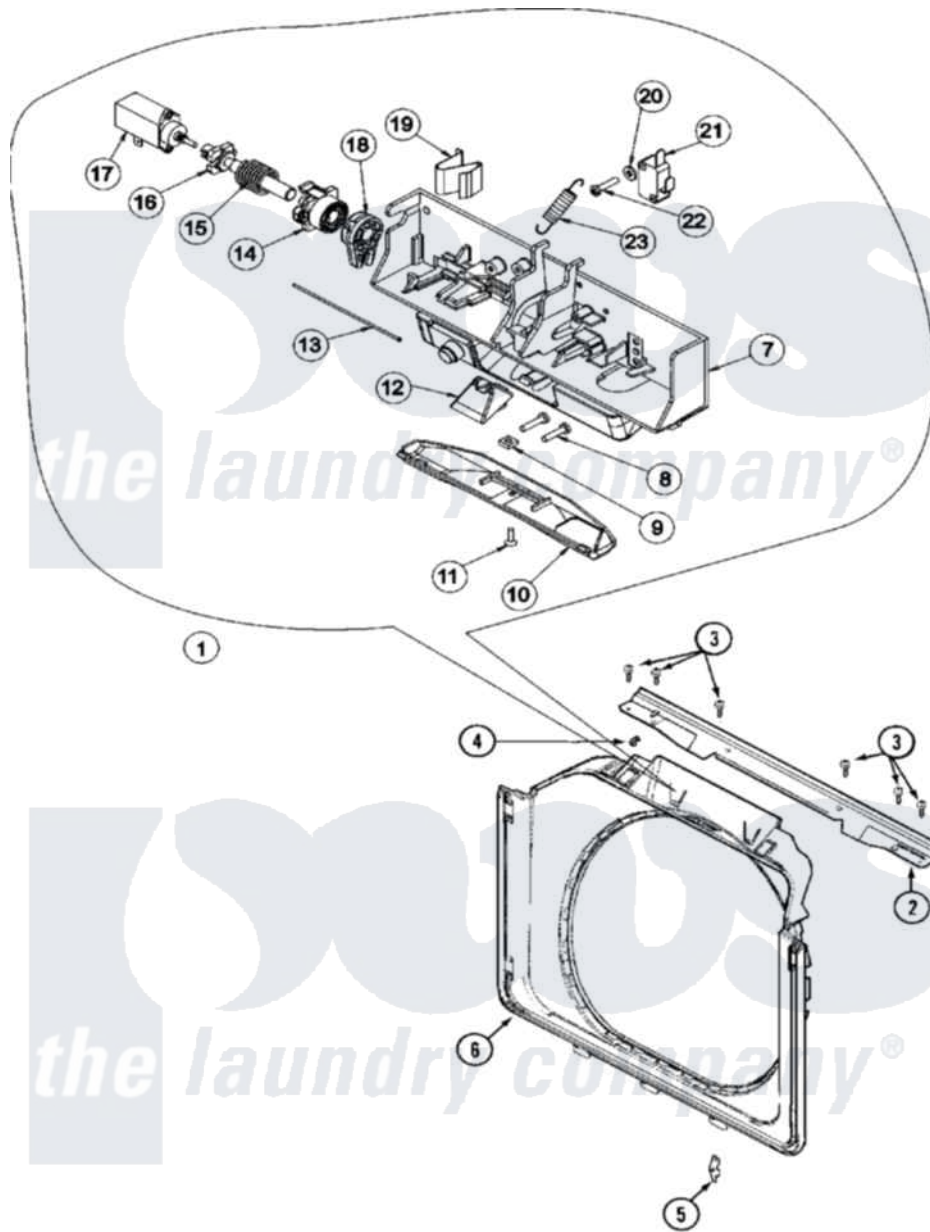

Maytag MAH20PRAWW 08 - DOOR SHROUD & DOOR LATCH ASSEMBLY

Maytag Commercial Maytag MAH20PRAWW Washer Parts Parts Diagram 08 - DOOR SHROUD & DOOR LATCH ASSEMBLY

[Click on the part number to view part](#)

Item	Original Part Number	Replaced By	Status	Part Description
001	NLA		Not Available	LATCH, ASSY. (DOM/COMMERCIAL)
002	22003637			BRACE ASSEMBLY, TOP CROSS CONTAINS ITEMS 12 & 13
"	33002202	33002477		Support, Door Lock
003	22001995			Screw Note: Screw, Tumbler Front And Shroud
004	22002014			Clip, Harness To Support
005	22002095	12001994		Cover
"	33001764			Cover, Hinge Hole
"	33001846			Screw, Hinge Hole Cover
"	33002349			Cover, Hinge Hole
006	22002234			Shroud And Dispenser Hose
007	22003722			Switch Holder Assembly, Latch
"	NLA		Not Available	SWITCH, DOOR
008	22003719			Screw, Latch

009	22003720	Nut, Latch
010	22002957	Cover, Latch Assembly
011	22002435	241877 Screw
012	22003055	Ramp, Door Hoop
013	22002164	Cable, Door
014	22003715	Sliding Gear, Latch
015	22003721	Spring, Axle / Latch
016	22003718	Axle, Latch
017	22002119	Motor, Wax
018	22003716	Rotating Gear, Latch
019	22003717	Spring, Latch
020	22001352	Screw, Check Switch
021	22002165	Washer, Door Lock Switch
022	22002162	Switch, Door Lock Spin Enable
023	22002158	Spring, Gear Return