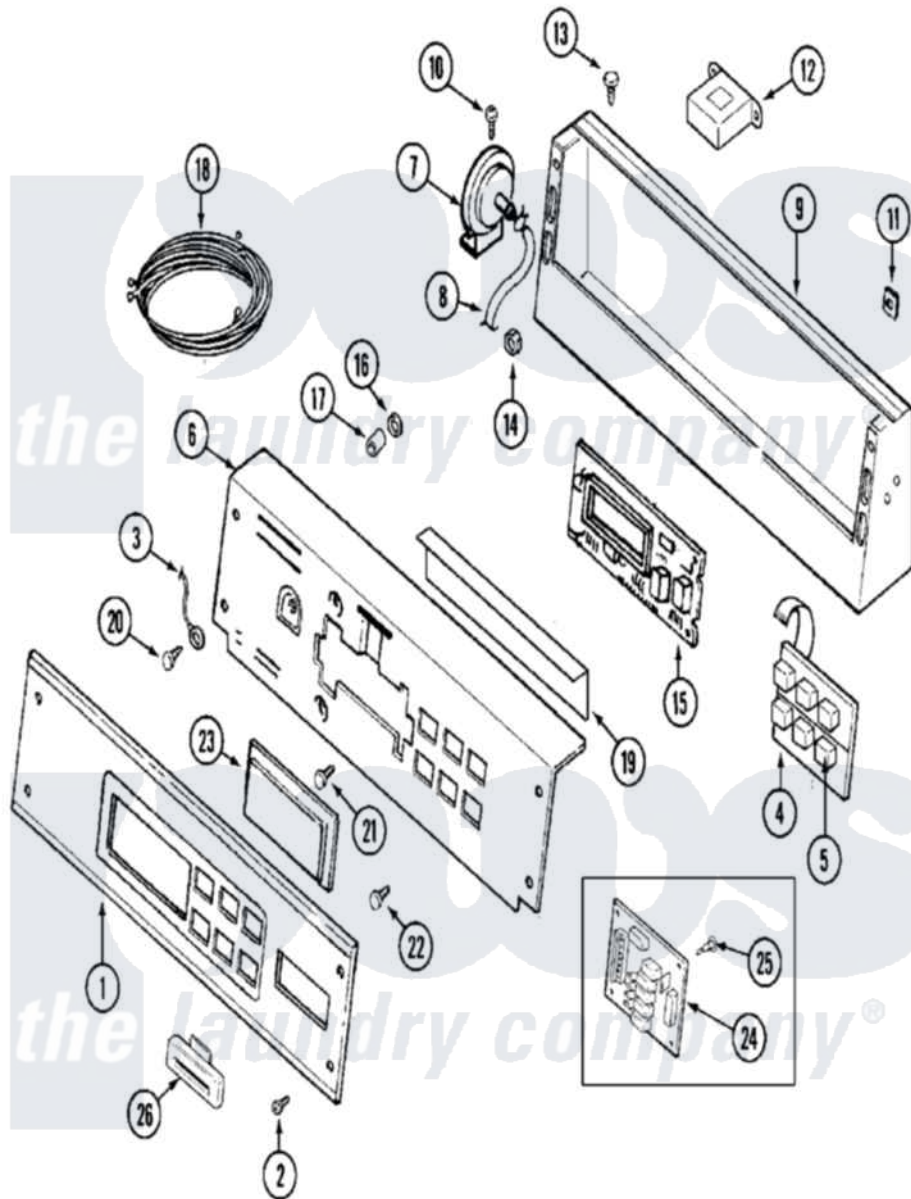

Maytag MAH20PRAWW 09 - CONTROL PANEL (MAH20PRAWW)

Maytag Commercial Maytag MAH20PRAWW Washer Parts Parts Diagram 09 - CONTROL PANEL (MAH20PRAWW)
 Click on the part number to view part

Item	Original Part Number	Replaced By	Status	Part Description
001	22002352	22004351		Facia - Pr
002	215506			Screw, Control Panel Overlay
003	205810			Wire, Ground
004	206808	W10135389		Push Button And Switch Assembly
"	215527	W10140652		Screw, 6-20 X 1/2
005	215517	W10131113		Push Button
006	22002347			Switch Brkt And Back Brkt
"	22003090			Switch And Back Brkt Assembly
007	22002048	22002921		Switch- Pr
"	22002994			Switch, Pressure
008	22002010			Hose, Pressure Switch
009	22003101			Console
"	33001957			Console
010	22001996	3370225		Screw
011	215003			Fastener, Panel And Bracket

012	22001960		Transformer
013	211251		Screw, Transformer
014	22001419		Nut, Transformer
015	22002953	22004335	Control Board
016	912077		Locknut, Reader Harness
017	33001204		Stand-Off, Ccontrol Board
018	22001973		Harness, Pr Service
"	22002155	33001856	Reader Harness Kit
"	22002945		Harness, Wire
019	22002954		Deflector, Water
020	211252		Screw, Ground Wire
021	215526		Screw, Circuit Board
022	215527	W10140652	Screw, 6-20 X 1/2
023	22001962	W10131114	Cover, Display
024	22002942	22004172	Relay Board Drs
025	22002943		Stand-Off
026	22001976		Bezel