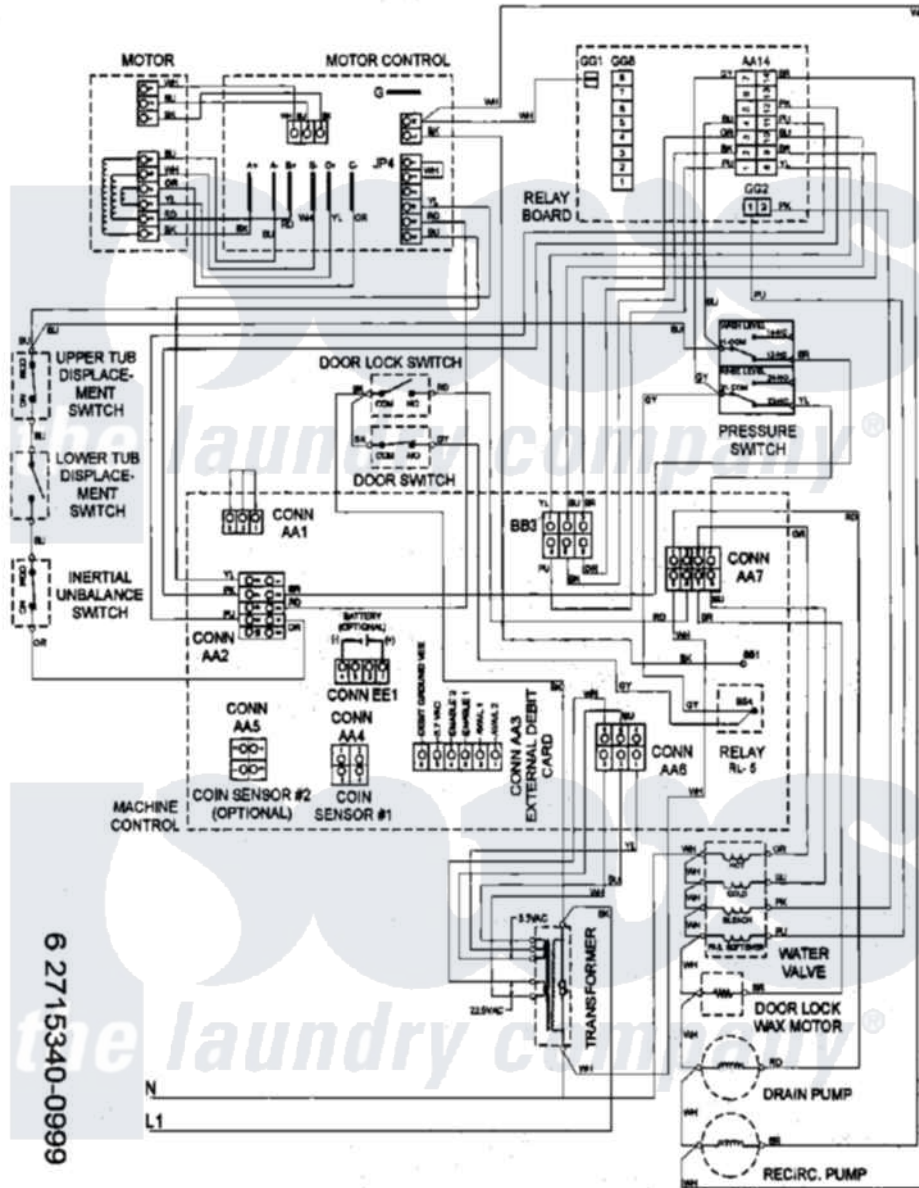

Maytag MAH20PRAWW 10 - WIRING INFORMATION

Maytag Commercial Maytag MAH20PRAWW Washer Parts Parts Diagram 10 - WIRING INFORMATION
 Click on the part number to view part

Item	Original Part Number	Replaced By	Status	Part Description
001	NLA		Not Available	WIRING INFORMATION