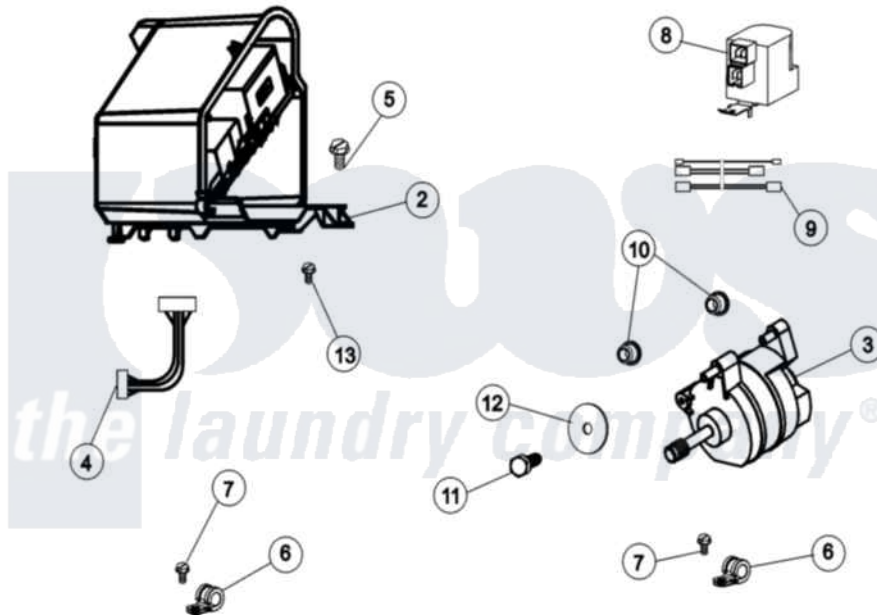

Maytag MAH20PRAWW 11 - MOTOR & MOTOR CONTROL

(SEE TEXT FOR ITEMS 2, 3, 4 AND 8)

Maytag [Commercial Maytag MAH20PRAWW Washer Parts](#) Parts Diagram 11 - MOTOR & MOTOR CONTROL
 Click on the part number to view part

Item	Original Part Number	Replaced By	Status	Part Description
001	12002039			Neptune Motor Conversion Kit
002	22004046			Control Assembly, Motor
003	22003856			Motor, Variable Speed
004	22004047	22004212		Motor Harness
005	33002190			SCrew, C BraCe, BraCket, Cabinet
006	22004102			P Clips
007	22002300	9740848		Screw, Mixing Valve Mounting
008	22003854	22003858		EMI Suppression Filter, 16a
009	22004101			Repair Jumper Harness
010	22003329			Isolator, Motor
011	22003686			Bolt, Motor
012	22002320			Washer, Belt Tension Bolt
013	22004103			Screw