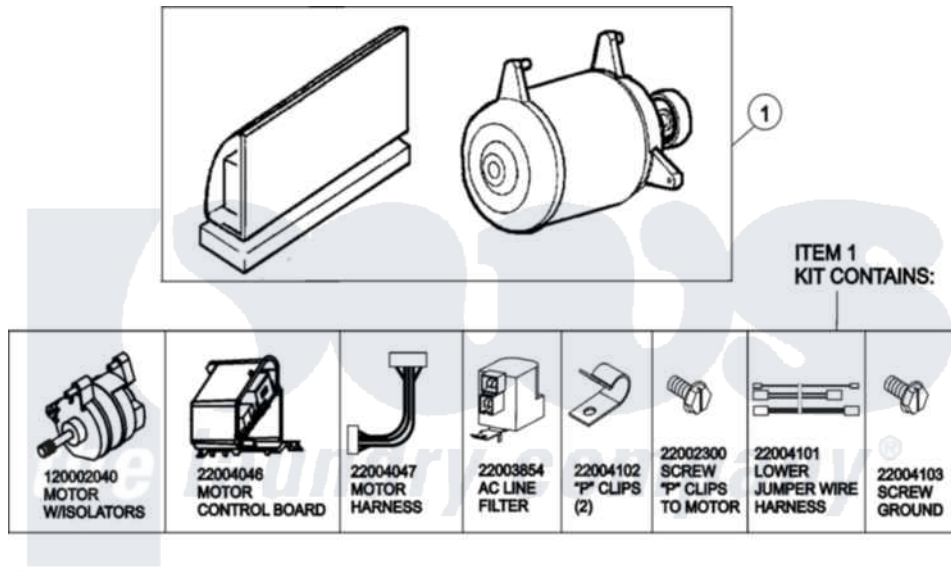

Maytag MAH20PRAWW 11 - MOTOR & MOTOR CONTROL

(SEE TEXT FOR ITEMS 2, 3, 4 AND 8)

Maytag [Commercial Maytag MAH20PRAWW Washer Parts](#) Parts Diagram 11 - MOTOR & MOTOR CONTROL
 Click on the part number to view part

Item	Original Part Number	Replaced By	Status	Part Description
001	12002039			Neptune Motor Conversion Kit
002	22004046			Control Assembly, Motor
003	22003856			Motor, Variable Speed
004	22004047	22004212		Motor Harness
005	33002190			SCrew, C BraCe, BraCket, Cabinet
006	22004102			P Clips
007	22002300	9740848		Screw, Mixing Valve Mounting
008	22003854	22003858		EMI Suppression Filter, 16a
009	22004101			Repair Jumper Harness
010	22003329			Isolator, Motor
011	22003686			Bolt, Motor
012	22002320			Washer, Belt Tension Bolt
013	22004103			Screw