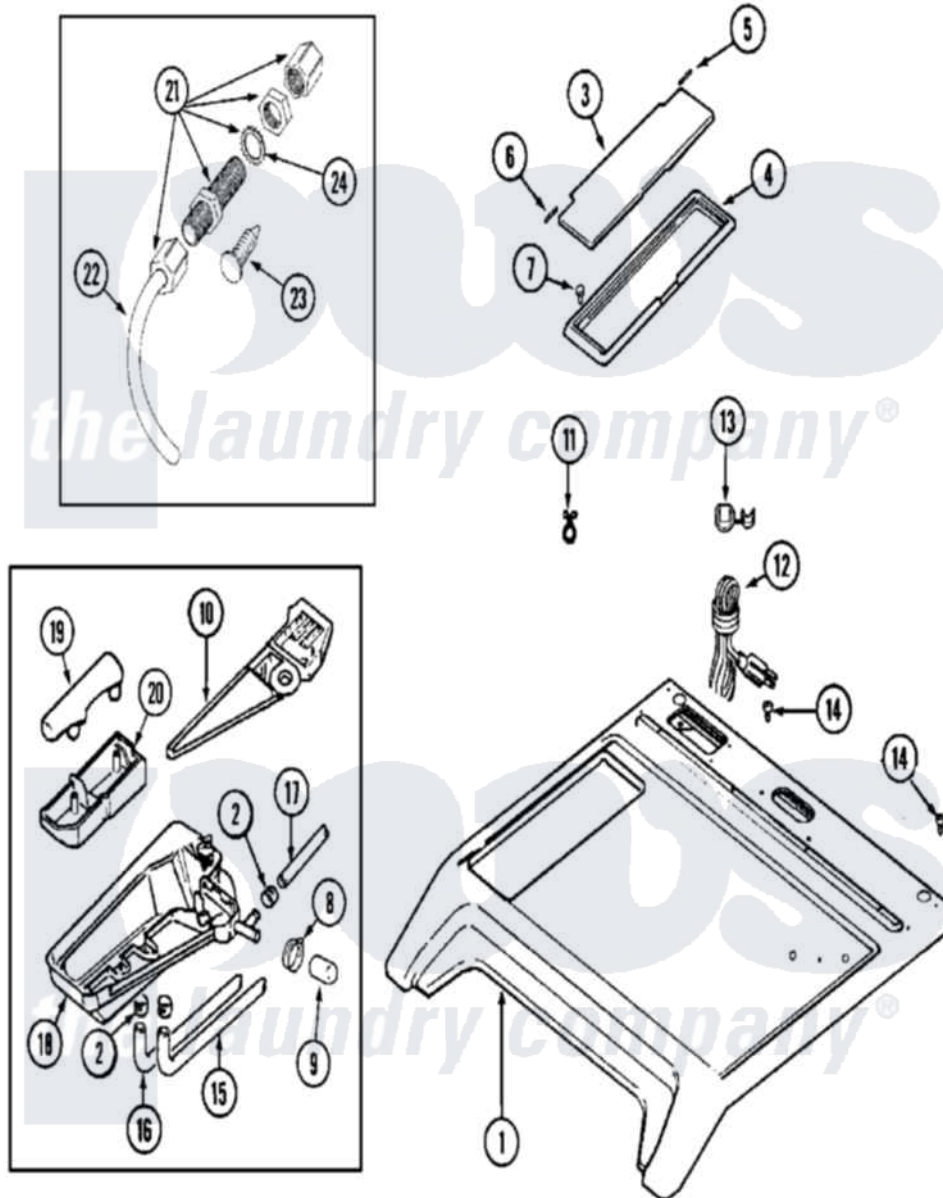

Maytag MAH20PRDWW 02 - TOP (MAH20PRDWW)

Maytag Commercial Maytag MAH20PRDWW Washer Parts Parts Diagram 02 - TOP (MAH20PRDWW)
 Click on the part number to view part

Item	Original Part Number	Replaced By	Status	Part Description
001	22002116			Cover, Top
"	22003584	22004180		Cover, Top
002	205161	489503		Clamp
003	22002941			Lid, Dispenser Commercial
004	22002940	22003665		Bezel, Dispenser
005	Y912678	6-912678		Pin- Hinge
006	Y912679			Pin, Hinge
007	22002060	400021-1		Screw
008	22001984	285655		Clamp, Hose
009	22002796			Cap
010	22002555			Flume, Dispenser
011	212276	W10116760		Screw
"	22002027	74007164		Lock- Purs
012	22001178	22003062		Cord, Power
013	211881			Grommet, Cord Part Not Used- Gas Models Only
014	912365	3370225		Screw

015	22002551		Hose, Bleach
016	22002552		Hose, Fabric Softener---NA
017	22002553		Hose, Detergent
018	NLA	Not Available	BOTTOM, DISPENSER (PAY INJECT)
019	22002266		Cap, Siphon
020	22002265		Cup, Siphon
021	NLA	Not Available	FITTING, COMPRESSION
022	NLA	Not Available	HOSE, PAY INJECTION
023	NLA	Not Available	PLUG
024	NLA	Not Available	LOCK WASHER