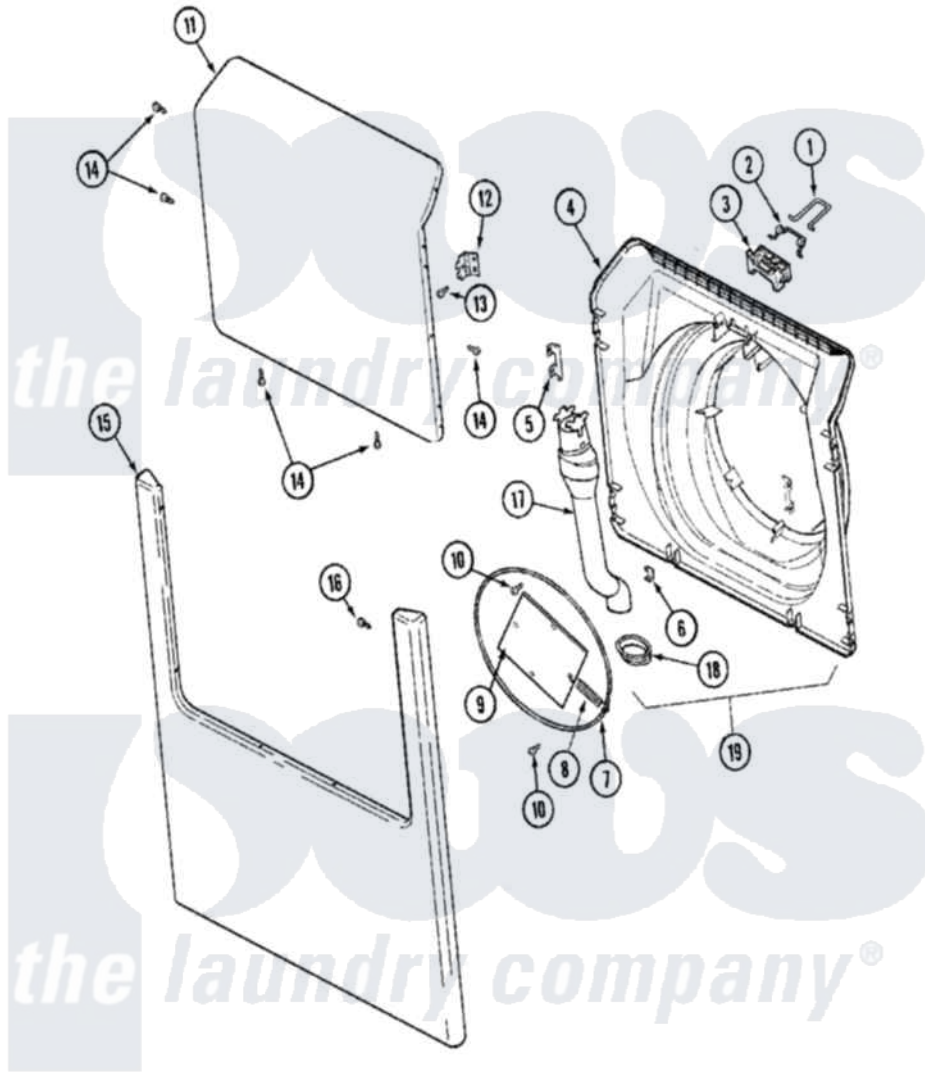

Maytag MAH20PRDWW 03 - DOOR & FRONT PANEL

Maytag [Commercial Maytag MAH20PRDWW Washer Parts](#) Parts Diagram 03 - DOOR & FRONT PANEL
 Click on the part number to view part

Item	Original Part Number	Replaced By	Status	Part Description
001	22002002	22003222		Hoop, Lock
002	22002003			Spring, Latch
003	22002168			Support, Lock Hoop
004	22002539	22003083		Liner, Door Assembly W/Vent
"	22003076	22003083		Liner, Door Assembly W/Vent
"	22003800			Inner Door/Vented
005	22002038			Clip, Door
006	22002039			Clip, Door
007	22002104			Frame, Wire
"	W10124350		Not Available	NOT REQUIRED PART OR SEE NOTE
008	22002356			Spring, Plate
"	W10124350		Not Available	NOT REQUIRED PART OR SEE NOTE
009	22002094			Frame, Wire
"	W10124350		Not Available	NOT REQUIRED PART OR SEE NOTE

010	22002007		Screw, Wire Frame
"	W10124350	Not Available	NOT REQUIRED PART OR SEE NOTE
011	22001979		Door, Outer
012	22002000	22002798	Hinge, Door
013	22002062	98006631	Screw
014	22002063		Screw No.8-18AB Wafer Head
015	22002049		Clip Note: Clip, Front Panel
"	22002836		Panel, Front
016	22002243		Screw, Front Panel And Hinge
"	22002244		Clip, Grounding
017	22002990	22003850	Vent Tube Assembly
018	22003075		Grommet, Vent Tube
019	22003083		Liner, Door Assembly W/Vent