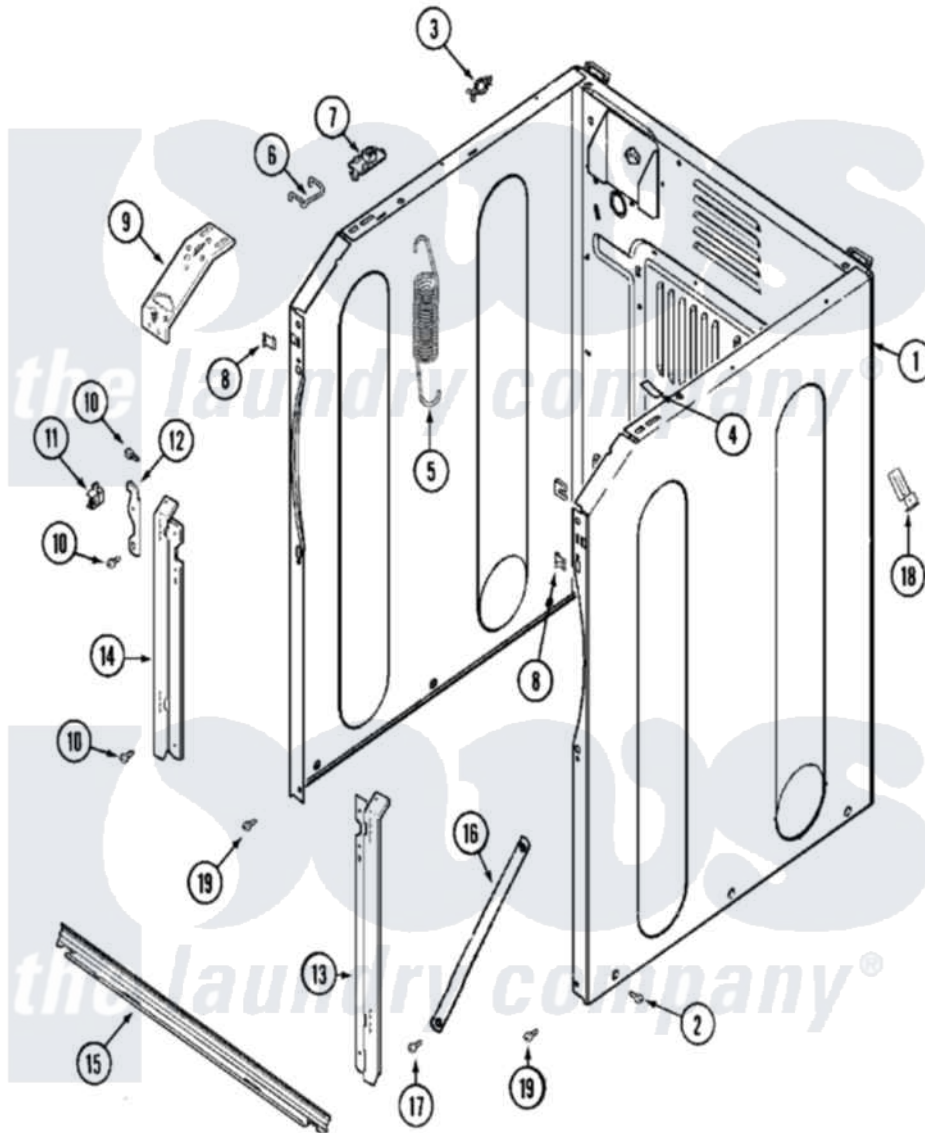

Maytag MAH20PRDWW 05 - CABINET-FRONT

Maytag Commercial Maytag MAH20PRDWW Washer Parts Parts Diagram 05 - CABINET-FRONT
 Click on the part number to view part

Item	Original Part Number	Replaced By	Status	Part Description
001	22002293	22003511		Insulation
"	22003639			Cabinet Assembly
"	NLA		Not Available	CABINET ASSY. (WHT)
002	213007			Xfor Cabinet See Cabinet, Back
003	315471	22003298		Retainer, Wire
004	33001836			Strap, Top Cover Support
005	22002100			Spring
006	22002297			Support, Spring
007	22001997			Spacer, Top Cover
008	22002049			Clip Note: Clip, Front Panel
009	22002090			Brace, Corner
"	22002292			Brace, Corner
"	22003637			BRACE ASSEMBLY, TOP CROSS CONTAINS ITEMS 12 & 13
010	22001995			Screw Note: Screw, Tumbler Front And Shroud

011	22002001		Support, Hinge
012	22002247	33002597	Hook, Security
013	22002034	22003224	Bracket, Shroud
014	22002035	22002985	Bracket, Shroud
015	22001993		Bridge, Shroud Support
"	22003638	22003652	Shroud Support Assembly
016	22002259	22002767	Brace, Cross
017	22001995		Screw Note: Screw, Tumbler Front And Shroud
018	22001996	3370225	Screw
"	22002178		Bracket, Air Dome Hose
019	22001995		Screw Note: Screw, Tumbler Front And Shroud