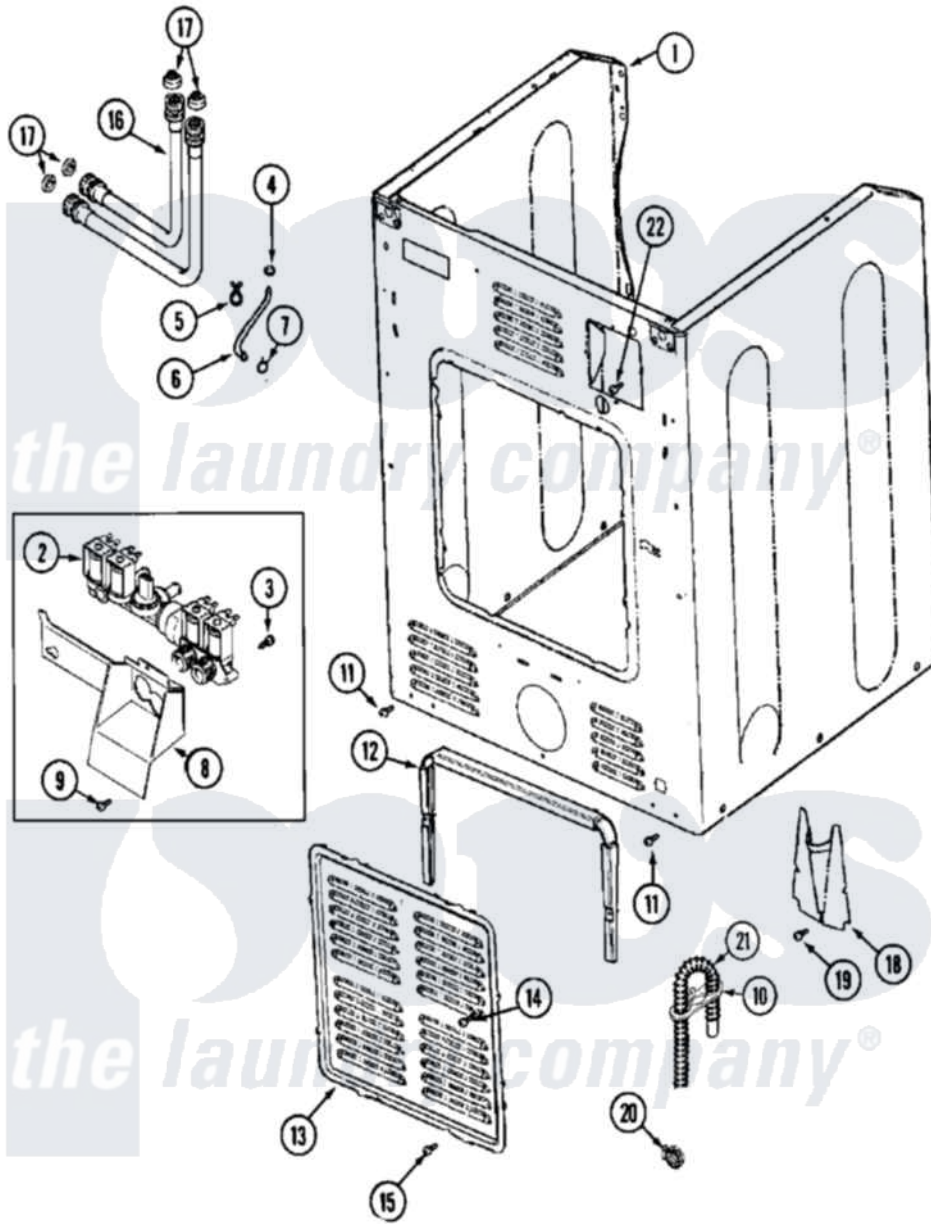

Maytag MAH20PRDWW 06 - CABINET-REAR

Maytag Commercial Maytag MAH20PRDWW Washer Parts Parts Diagram 06 - CABINET-REAR
 Click on the part number to view part

Item	Original Part Number	Replaced By	Status	Part Description
001	22002444			LABEL, ENERGY
"	22002445		Not Available	LABEL, SAFETY
"	NLA		Not Available	CABINET ASSY. (WHT)
002	205161	489503		Clamp
"	22002944			Valve, Water
003	22002436			Screw, Water Valve Bracket
004	22002054	285655		Clamp, Hose
005	22002027	74007164		Lock- Purs
006	22002179	8539404		Tie-Wire
"	22002296			Hose, Injector
007	216169	596669		Clamp, Manifold
008	33002212			Bracket, Water Valve
009	22001996	3370225		Screw
010	22002076	33002213		Rack, Hose
011	22001995			Screw Note: Screw, Tumbler Front And Shroud
012	22002022			Spacer, Access Panel

013	22002092		Panel, Access
014	22002295	67006908	Screw, Ice Rack
015	22001996	3370225	Screw
016	202860		Inlet Hose Assembly
"	22002229	22002960	Strainer, Washer Inlet
017	Y013783		Washer, Inlet Hose
018	22002093	22002704	Cover, Drain Hose
019	22001995		Screw Note: Screw, Tumbler Front And Shroud
020	22001984	285655	Clamp, Hose
021	12001659	12001807	Drain Hose Kit
"	22002891	12001807	Drain Hose Kit
"	22002893	8539404	Tie-Wire
"	22002932		Clip, Drain Hose
022	NLA	Not Available	SCREW, GROUND LUG
023	NLA	Not Available	WASHER, GROUND LUG
024	22002892		Retainer, Drain Hose