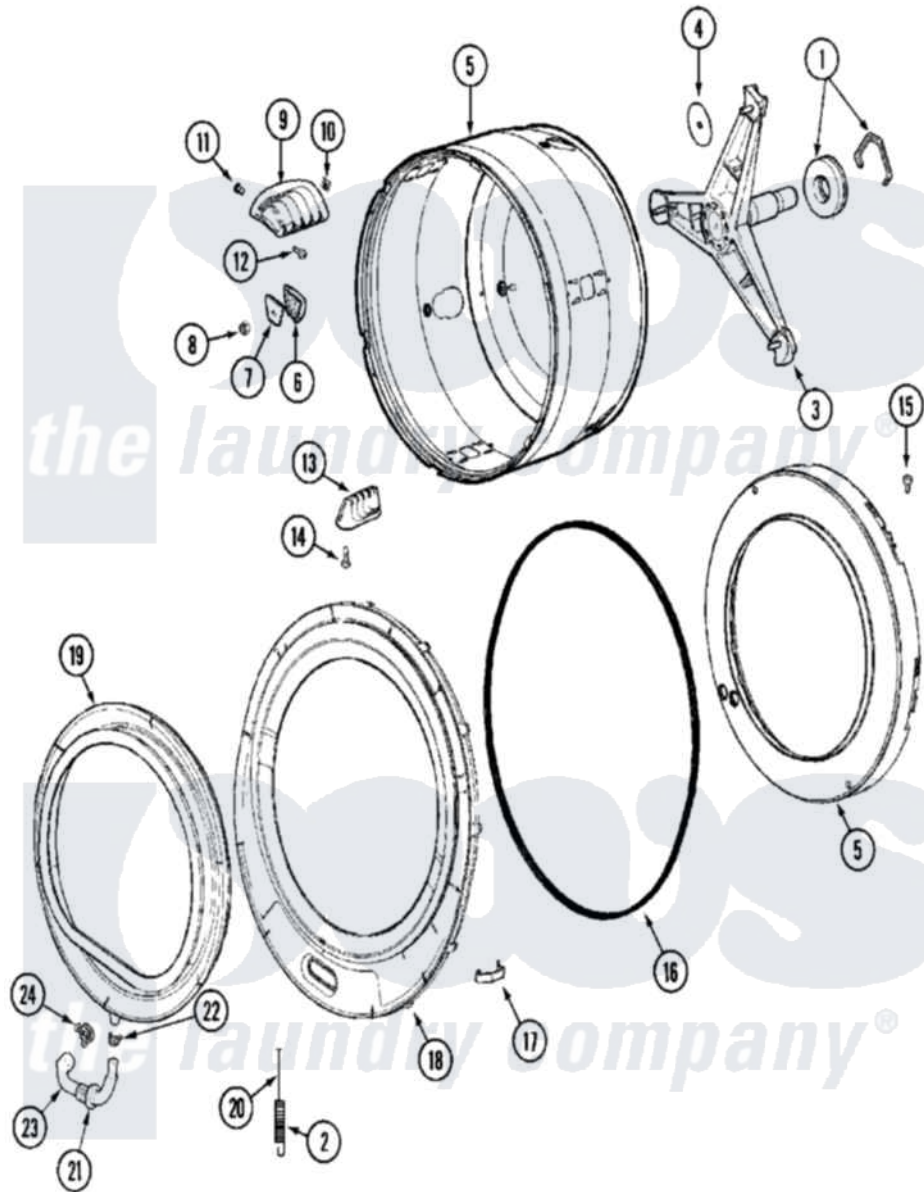

# Maytag MAH20PRDWW 08 - SPINNER ASSEMBLY & OUTER TUB COVER

Maytag Commercial Maytag MAH20PRDWW Washer Parts Diagram 08 - SPINNER ASSEMBLY & OUTER TUB COVER

Click on the part number to view part

Item	Original Part Number	Replaced By	Status	Part Description
001	12001478	<a href="#">12002022</a>		Lip Seal Kit
002	<a href="#">22002099</a>			Spring, Tub
003	<a href="#">22002123</a>			Tube, Molykote
"	22002897	<a href="#">W10181639</a>		Support
004	<a href="#">22002023</a>			Washer, Plastic
005	22002115	<a href="#">6-2717080</a>		Spinner As
006	22002021	<a href="#">22002482</a>		Washer, Profile
007	<a href="#">22002020</a>			Washer, Spinner Support
008	22002122	<a href="#">2207454</a>		Nut, Hex
009	<a href="#">22001985</a>			Baffle, Drip
010	<a href="#">22002009</a>			Grommet, Baffle
011	<a href="#">22001999</a>			Grommet, Baffle
012	22002325	<a href="#">22003556</a>		Screw, Baffle
013	<a href="#">22001986</a>			Baffle, Drip
014	<a href="#">22002059</a>			Screw, Baffle

PART NEVER USED IN

015	22002028		Not Available	PART NEVER USED IN PRODUCTION
"	NLA		Not Available	SCREW, BALANCE RING
016	<a href="#">22002077</a>			Seal, Tub Cover
017	<a href="#">22002050</a>			Clip, Tub To Cover
018	22002961	<a href="#">22003212</a>		Cover, Tub --W
"	<a href="#">22003212</a>			Cover, Tub --W
019	12001772	<a href="#">12002533</a>		Boot Kit
"	22001978	<a href="#">12002533</a>		Boot Kit
020	22002105	<a href="#">22002327</a>		Wire, Boot Clamp
021	<a href="#">22003074</a>			Guard, Hose
022	Y22003072	<a href="#">22003072</a>		CLAMP, HOSE DOUBLE WIRE
023	22003071	<a href="#">22004477</a>		Drain Hose, Door Boot
024	<a href="#">22003073</a>	<a href="#">596669</a>		Clamp, Manifold