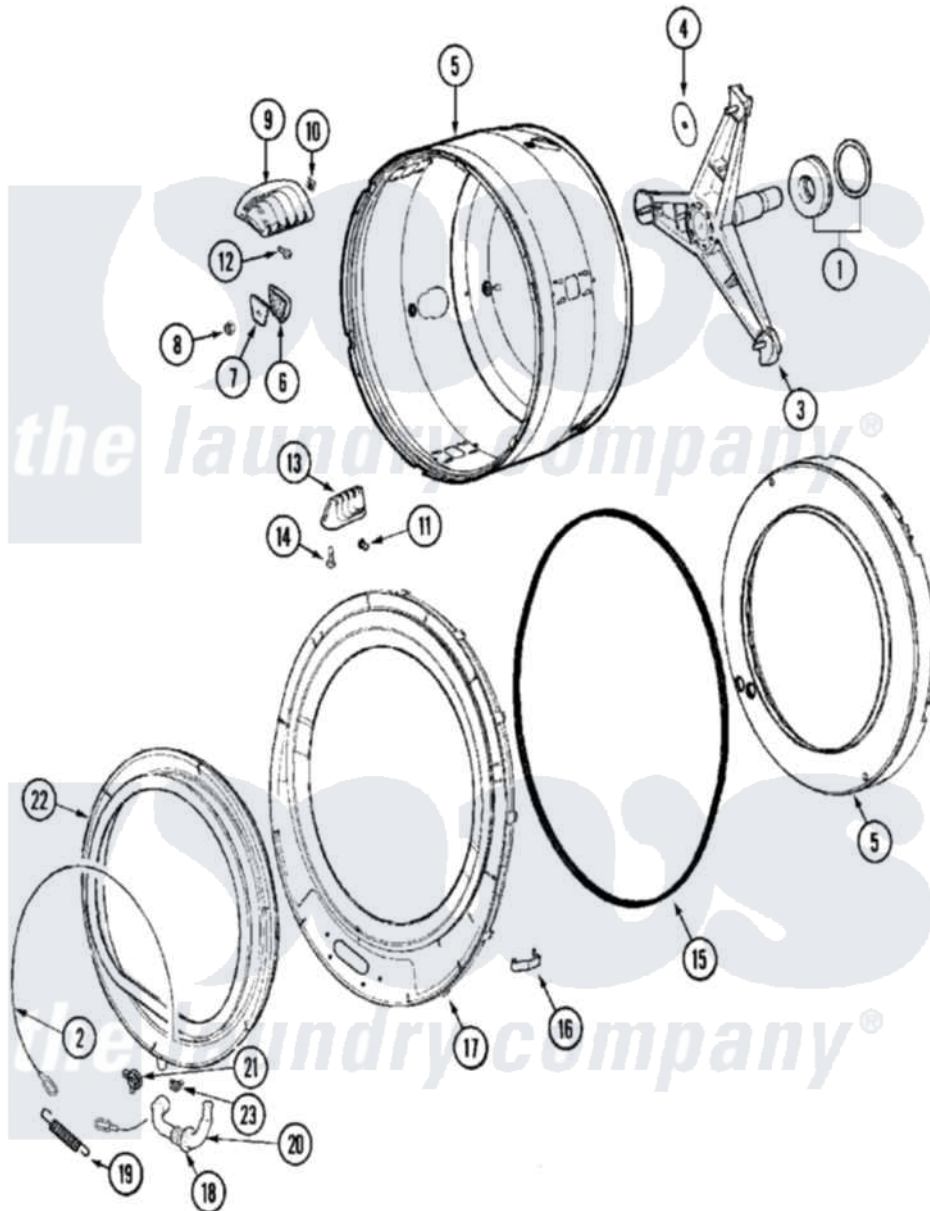

Maytag MAH21PDA3W 02 - SPINNER ASSEMBLY & OUTER TUB COVER

Maytag Commercial Maytag MAH21PDA3W Washer Parts Parts Diagram 02 - SPINNER ASSEMBLY & OUTER TUB COVER

Click on the part number to view part

Item	Original Part Number	Replaced By	Status	Part Description
001	12001478	12002022		Lip Seal Kit
"	12002022			Lip Seal Kit
002	22002327			Wire, Boot Clamp
003	22002123			Tube, Molykote
"	22002897	W10181639		Support
"	22003925	W10181639		Support
004	22002023			Washer, Plastic
005	22002115	6-2717080		Spinner As
006	22002482			Washer, Profile
007	22002020			Washer, Spinner Support
008	22002122	2207454		Nut, Hex
009	22001985			Baffle, Drip
010	22002009			Grommet, Baffle
011	22001999			Grommet, Baffle
012	22002325	22003556		Screw, Baffle
013	22001986			Baffle, Drip

014	22002059		Screw, Baffle
015	22002077		Seal, Tub Cover
016	22002050		Clip, Tub To Cover
017	22003212		Cover, Tub --W
"	22004079	22004464	Outer Tub Cover Kit
"	22004254		Cover, Tub W/Sealandcaps Aspk
018	22003074		Guard, Hose
019	22002099		Spring, Tub
020	22003071	22004477	Drain Hose, Door Boot
021	Y22003072	22003072	CLAMP, HOSE DOUBLE WIRE
022	22003070	12002533	Boot Kit
023	22003073	596669	Clamp, Manifold