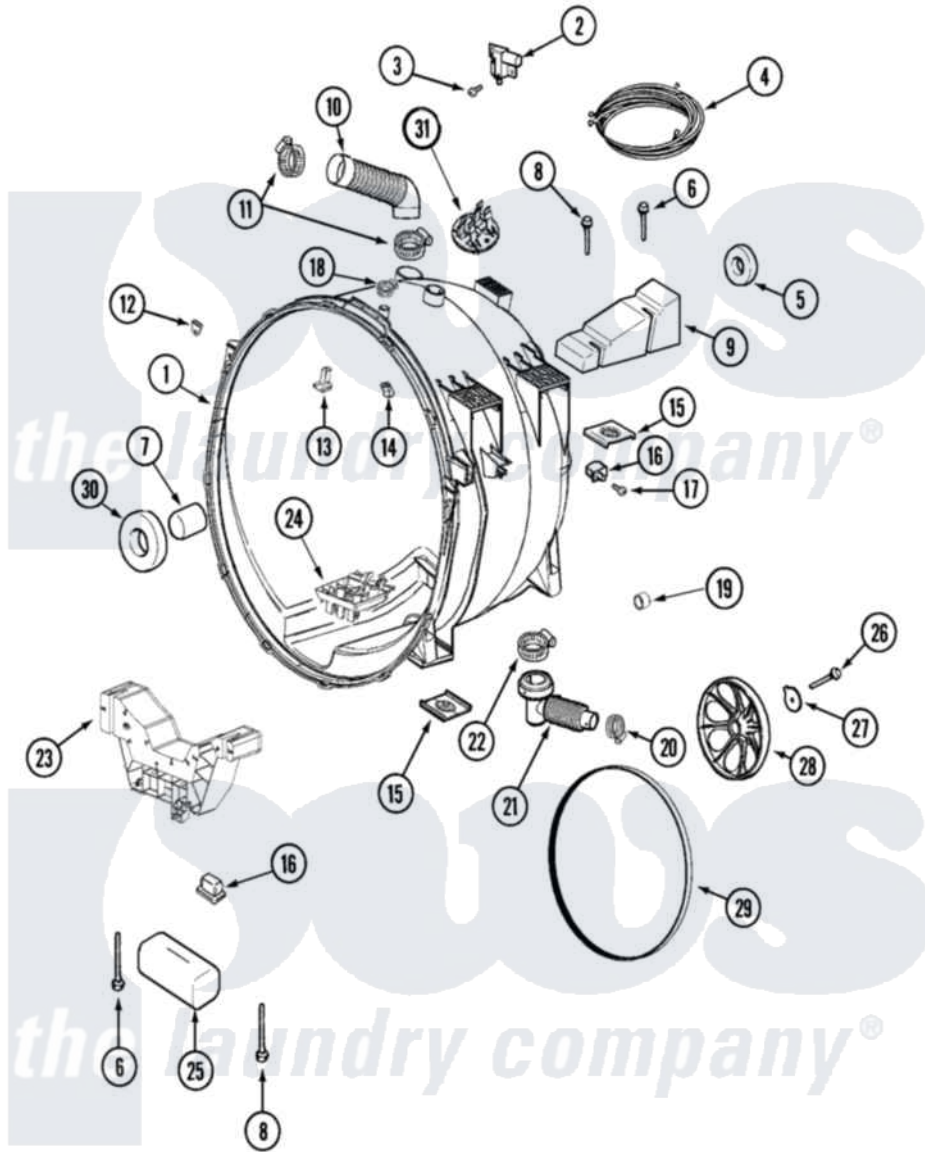

Maytag MAH21PDA3W 03 - OUTER TUB

Maytag [Commercial Maytag MAH21PDA3W Washer Parts](#) Parts Diagram 03 - OUTER TUB
 Click on the part number to view part

Item	Original Part Number	Replaced By	Status	Part Description
001	22002907	22004465		Outer Tub Assembly, As Pack
"	22004080	22004465		Outer Tub Assembly, As Pack
002	22003302			Switch, Internal Unbalance
003	912615	33002917		Screw, No.10-16
004	22003271			Harness, Unbalance Switch
"	22003684			Wire Harness, Upper Sub Assembly
"	22004052			Harness Upper Sub Assembly
005	Y200720	22003441		Bearing, Rear
006	22003615			Bolt, Double Sems 5-3/8
007	22002935			Spacer, Bearing
008	22003616			Bolt, Double Sems 3-3/8
009	22002102			Weight, Counter Balance
010	22002083			Hose, Injector
011	22002052	616099		Clamp
012	22002103			Clip, U
013	22002959	22004310		Water Deflector

014	22002006		Clip, Unbalance Switch Harness
"	22002061	910187	Screw
015	22002065		Nut, Counter Balance
016	22001995		Screw Note: Screw, Tumbler Front And Shroud
"	22002044		Switch, Tub Displacement
"	22003065	22004093	Unbalance
"	22004051	22004093	Unbalance
017	22002061	910187	Screw
018	202515	596669	Clamp, Manifold
019	22003261		Plug, Outer Tub
"	22003295	285655	Clamp, Hose
020	22001984	285655	Clamp, Hose
021	22003262		Hose, Tub To Pump Outlet
022	22002053	696392	Hose Clamp
023	22003253		Bracket, Front Weight
"	22003826	22004472	Bracket, Lower
024	22002059		Screw, Baffle
"	22003710		Sump Cap W/ Labyrinth Feature
025	22003225	Not Available	CUSHION
"	22003827		Cushion
026	22002057	22003937	Screw, Retaining Bolt
027	22002055	22003936	Washer
"	22003936		Washer
028	22001998	22002315	Pulley, Spinner
029	12001435	12001788	Kit, Belt And Isolator-W
030	22002934		Bearing, Front
031	22002797		Clip, Hose