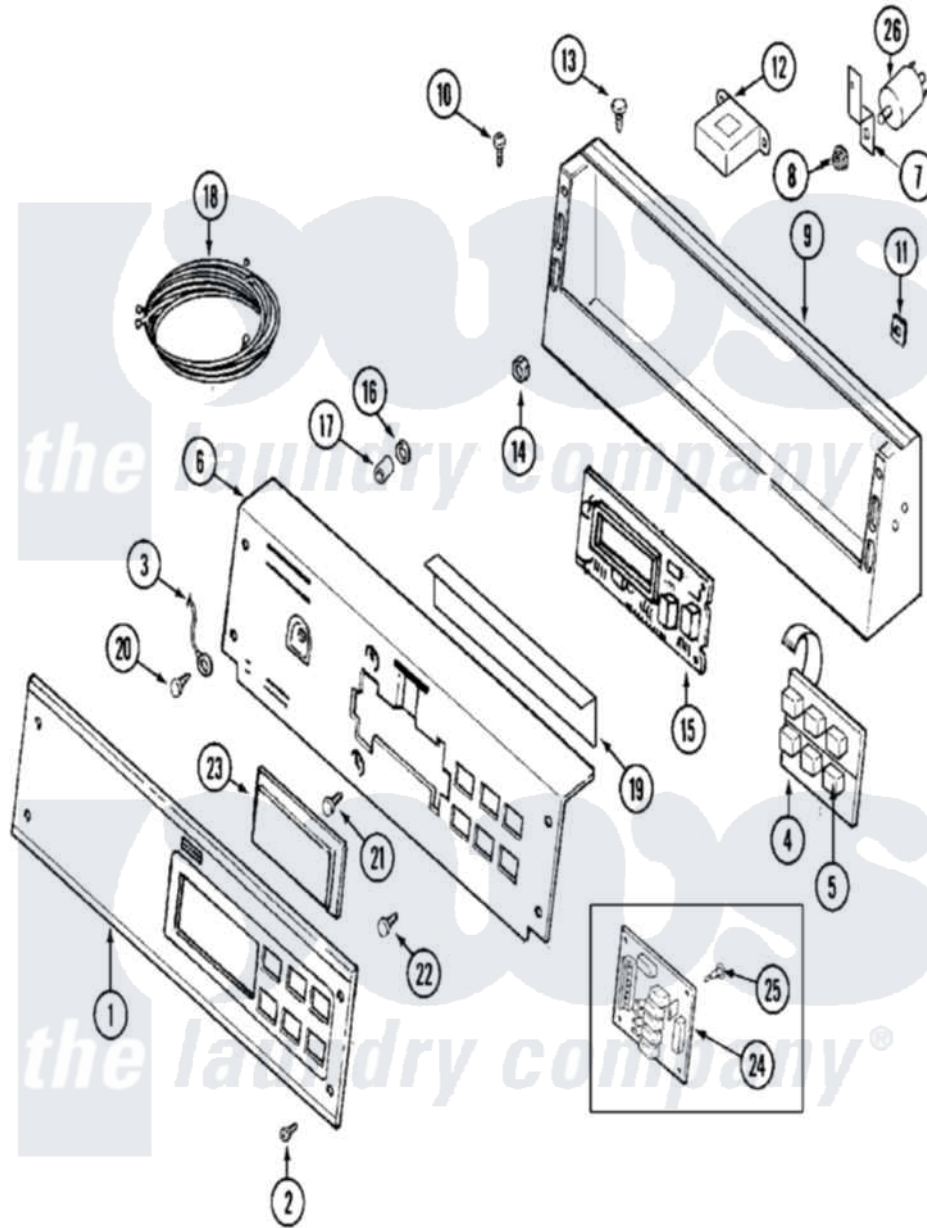

Maytag MAH21PDA3W 05 - CONTROL PANEL

Maytag [Commercial Maytag MAH21PDA3W Washer Parts](#) Parts Diagram 05 - CONTROL PANEL
 Click on the part number to view part

Item	Original Part Number	Replaced By	Status	Part Description
001	22003688	22004349		Facia - Pd/Ps
002	215506			Screw, Control Panel Overlay
003	205810			Wire, Ground
004	206808	W10135389		Push Button And Switch Assembly
"	215527	W10140652		Screw, 6-20 X 1/2
005	215517	W10131113		Push Button
006	22003676			Switch Brkt And Back Brkt
007	22003048	22003602		Bracket- P
"	912365	3370225		Screw
008	22003049	22003725		Nut, 8mm
009	22003089			Console
010	22001996	3370225		Screw
011	215003			Fastener, Panel And Bracket
012	22001960			Transformer
013	211251			Screw, Transformer
014	22001419			Nut, Transformer

015	22004245		Board, Control PD-Japan
016	912077		Locknut, Reader Harness
017	33001204		Stand-Off, Ccontrol Board
018	22003790		Harness, Wire
019	22002954		Deflector, Water
020	211252		Screw, Ground Wire
021	215526		Screw, Circuit Board
022	215527	W10140652	Screw, 6-20 X 1/2
023	22001962	W10131114	Cover, Display
024	22002971	22004171	Relay Board OPL
025	22002943		Stand-Off
026	22003047		Filter, Power Line
"	22003050		Wire, Ground