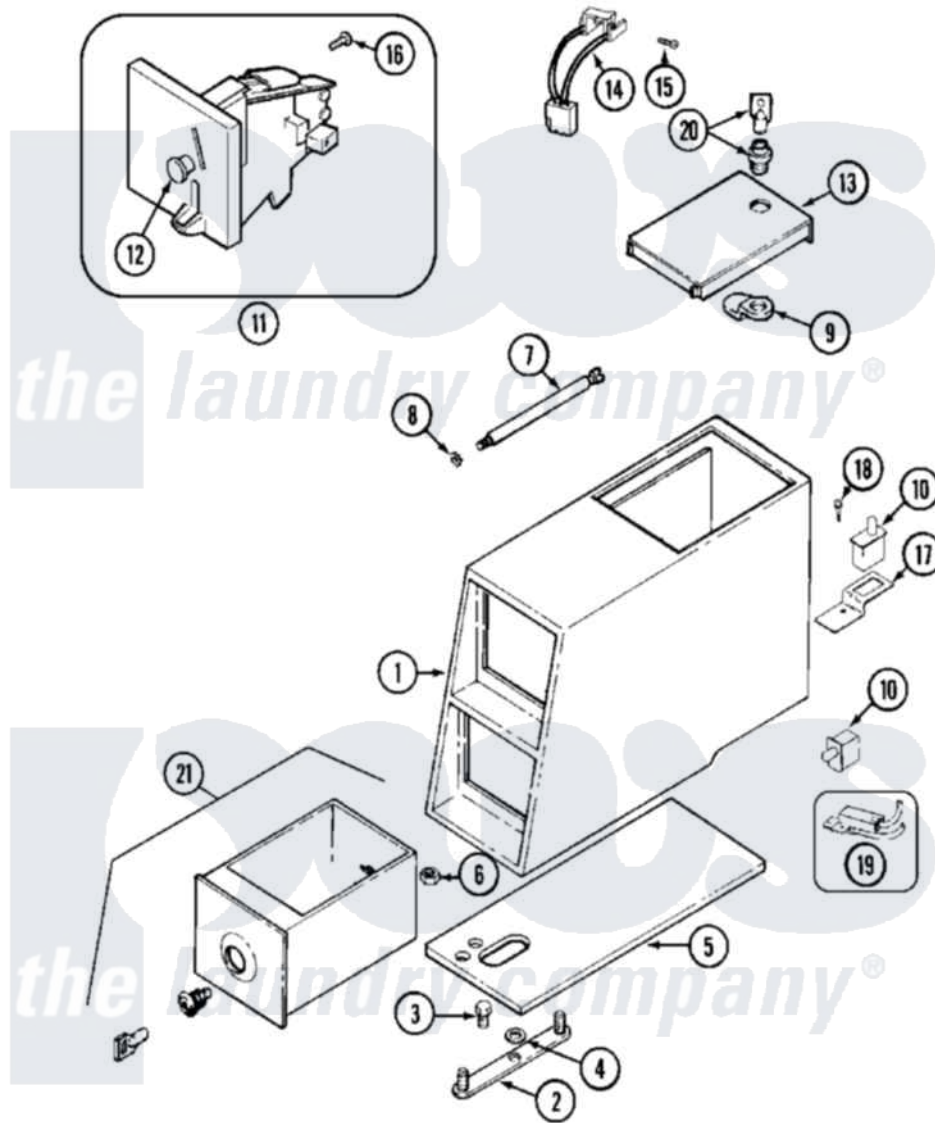

Maytag MAH21PDA3W 06 - CONTROL CENTER (PD)

Maytag Commercial Maytag MAH21PDA3W Washer Parts Parts Diagram 06 - CONTROL CENTER (PD)
 Click on the part number to view part

Item	Original Part Number	Replaced By	Status	Part Description
001	22002480			Vault, Coin PD Coin Drop Supplied By Dist.
"	22003901			Vault Switch Shield
002	22001810		Not Available	STRAP, MOUNTING
003	22001996	3370225		Screw
004	910309			Washer, Mounting Strap
005	22002072			Gasket, Control Center
006	Y052740	62739		Nut, Lock
007	213035			Bolt, Locking
008	910181			Lockwasher, Terminal Block
009	NLA		Not Available	CAM, LOCKING
010	33001250			Switch, Vault And Service Door
"	912012	3400409		Screw
011	22003041			Coin Drop Assembly
012	216200			Face Plate Return Button
013	22001910	22003679		Timer Access Door Assembly

"	22003900		Access Door Switch Shield
014	22001965		Optic Switch Assembly
015	314665		Screw, Switch Assembly
016	216068		Screw, Coin Drop
017	22001404		Bracket, Service Switch
018	22001069		Screw, Vault To Control Cover
019	22003790		Harness, Wire
020	206637		Lock Kit
"	215033	W10140858	Key
021	W10124350	Not Available	NOT PROVIDED BY MAYTAG