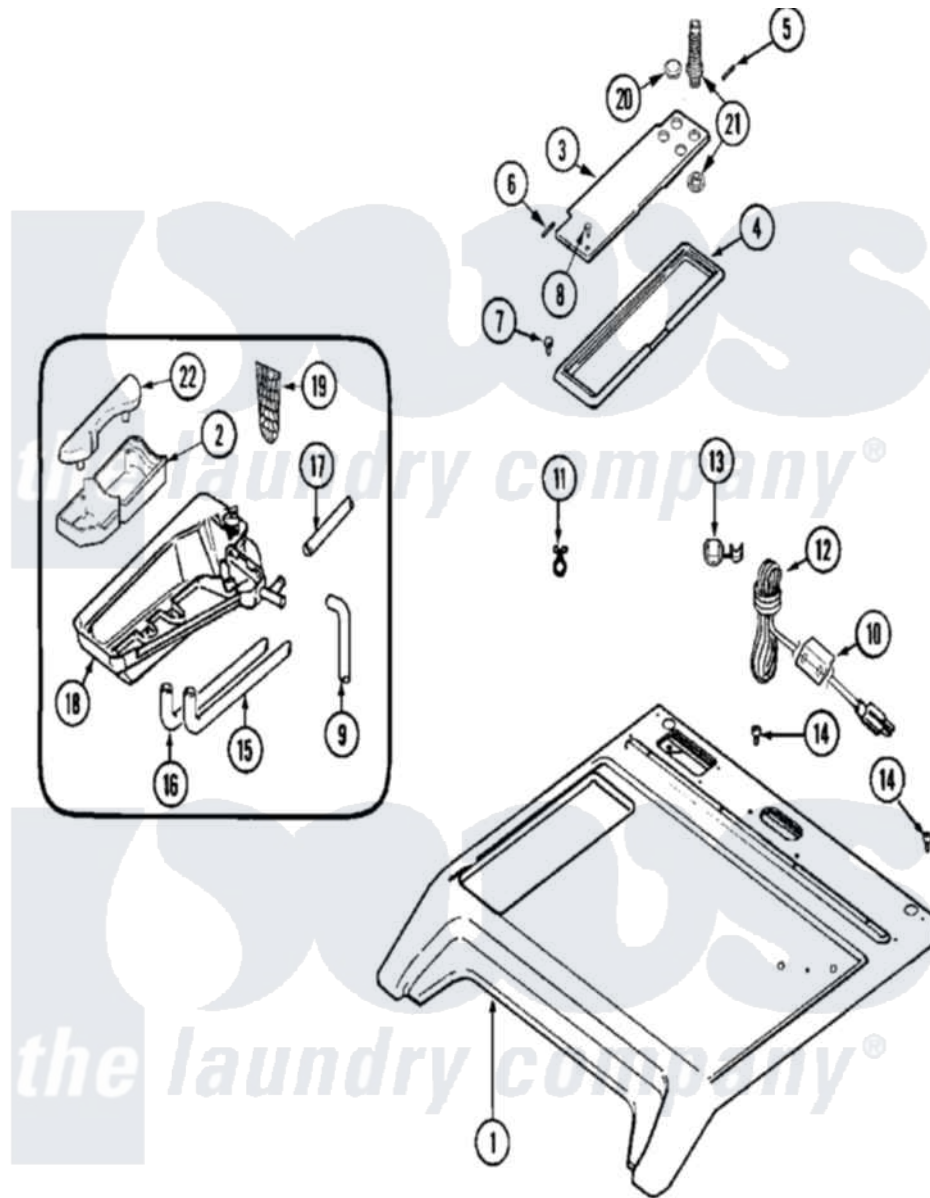

Maytag MAH21PDA3W 07 - TOP

Maytag [Commercial Maytag MAH21PDA3W Washer Parts](#) Parts Diagram 07 - TOP
 Click on the part number to view part

Item	Original Part Number	Replaced By	Status	Part Description
001	22003586	22004178		Cover, Top
"	22004178			Cover, Top
002	22002265			Cup, Siphon
003	22002909			Lid, Dispenser
"	22002910	3400806		Screw
004	22003665			Bezel, Dispenser
005	Y912678	6-912678		Pin- Hinge
006	Y912679			Pin, Hinge
007	22002230	400021-1		Screw
008	22002910	3400806		Screw
009	22003259			Hose, Shower
010	33002501			Filter, EMI
011	212276	W10116760		Screw
"	22002027	74007164		Lock- Purs
012	22003045			Cord, Power
013	22003223			Grommet, Cord

014	912365	3370225	Screw
015	205161	489503	Clamp
"	22002551		Hose, Bleach
016	205161	489503	Clamp
"	22002552		Hose, Fabric Softener----NA
017	205161	489503	Clamp
"	22003260		Extension, Nozzle
018	22003322		Top, Dispenser
"	22003723		Bottom, Dispenser
019	22003321		Grid, Dispenser
020	22003057		Plug, Hole
021	22002908		Tube Fitting, Flexible
022	22002266		Cap, Siphon