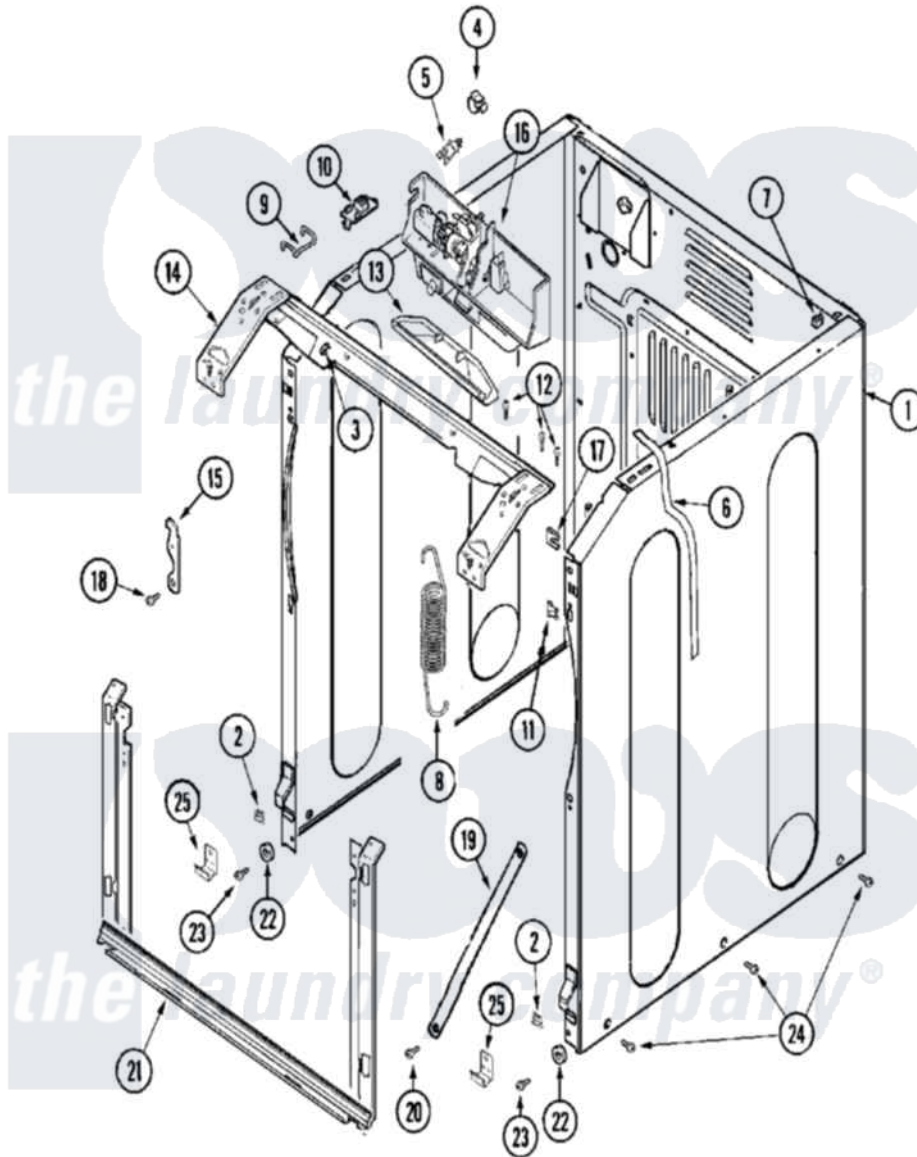

Maytag MAH21PDA3W 08 - CABINET-FRONT

Maytag Commercial Maytag MAH21PDA3W Washer Parts Parts Diagram 08 - CABINET-FRONT
 Click on the part number to view part

Item	Original Part Number	Replaced By	Status	Part Description
001	22002293	22003511		Insulation
"	22003639			Cabinet Assembly
002	22002013			Stop, Shipping
003	22002014			Clip, Harness To Support
004	22002014			Clip, Harness To Support
005	22003298			Retainer, Wire
006	33001836			Strap, Top Cover Support
007	310933	33002194		Nut, Speed
008	22003254			Spring, Cabinet To Tub
009	22002297			Support, Spring
010	22001997			Spacer, Top Cover
011	22002239			Clip, Front Panel
012	22001995			Screw Note: Screw, Tumbler Front And Shroud
013	22002957			Cover, Latch Assembly
014	22003637			BRACE ASSEMBLY, TOP CROSS CONTAINS ITEMS 12

015	33002597		Hook, Security
016	22003706		Door Lock Assembly, Commercial
017	22002049		Clip Note: Clip, Front Panel
018	22001995		Screw Note: Screw, Tumbler Front And Shroud
019	22002767		Brace, Cross
020	22001995		Screw Note: Screw, Tumbler Front And Shroud
021	22003638	22003652	Shroud Support Assembly
022	22002025		Disc, Front Panel Spacer
023	22001995		Screw Note: Screw, Tumbler Front And Shroud
024	213007		Xfor Cabinet See Cabinet, Back
025	22002239		Clip, Front Panel